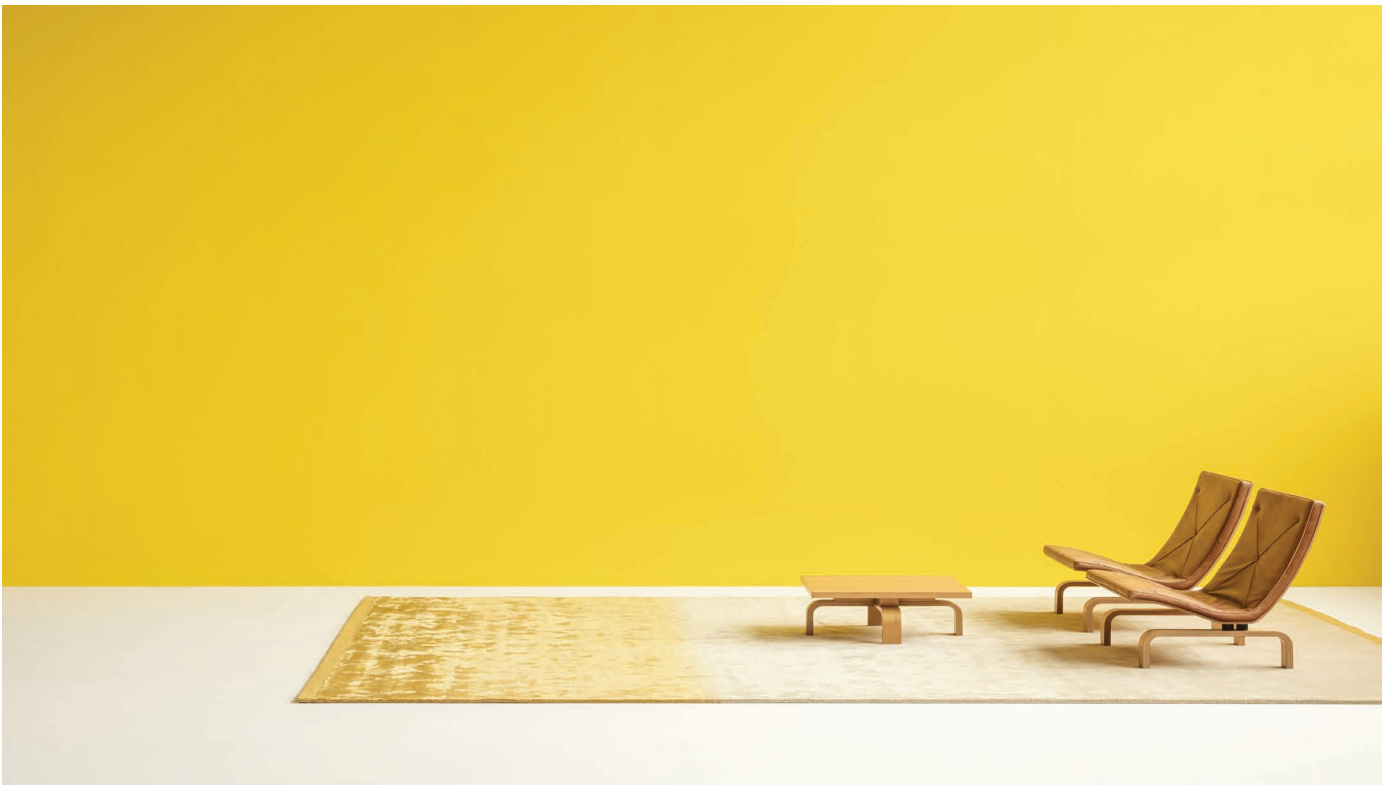

NABLA

Sunrise