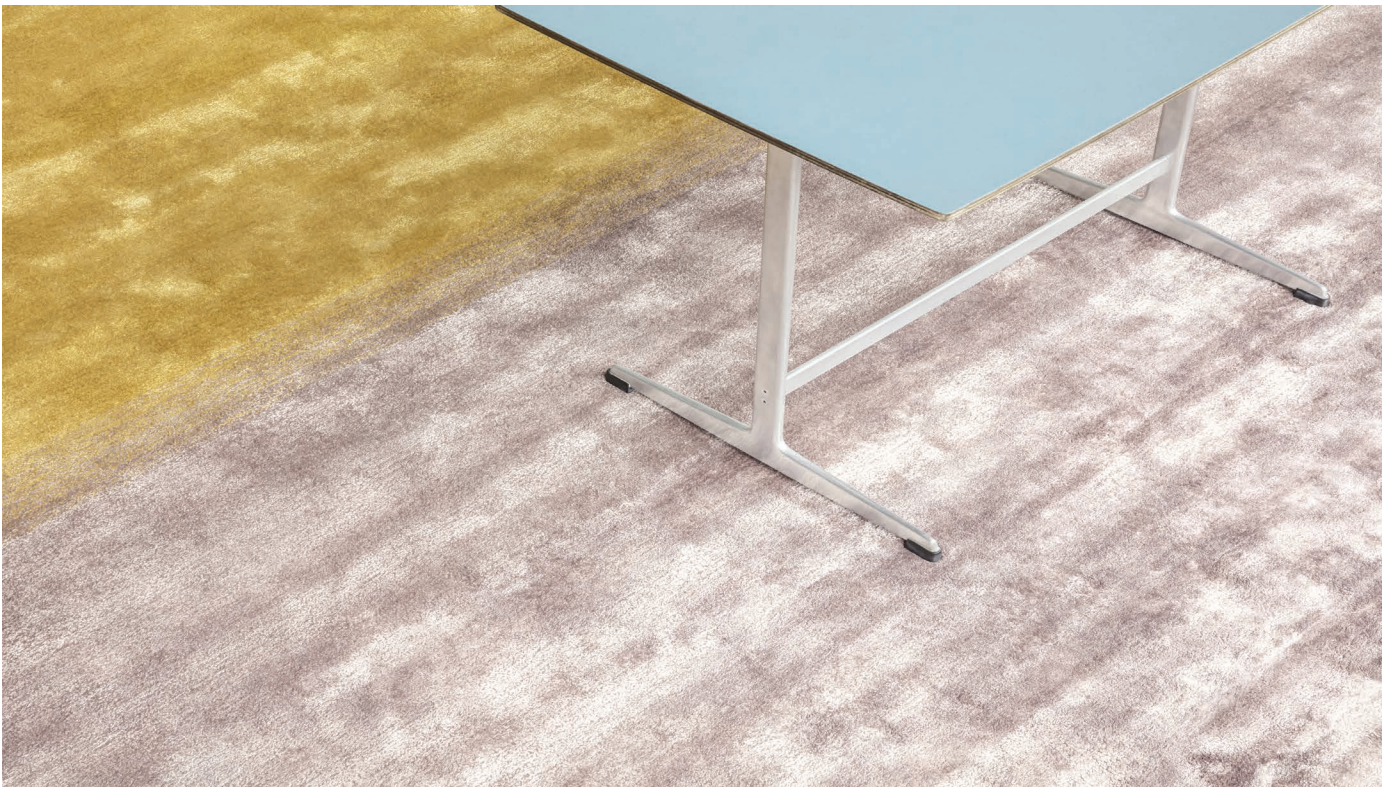

MADE BY **HAND**

NABLA

Sundown