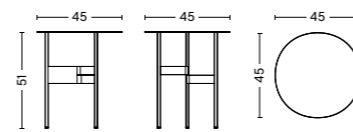

Jonas Trapedach

Shim Coffee Table Ø45 | Bordeaux

Shim Coffee Table Ø54 | Eggshell
Shim Coffee Table Ø45 | Custard

MATERIALS

TABLETOP & LEGS

Powder coated- or silicone coated steel

GLIDERS

100% recycled nylon, black

DIMENSIONS

Ø45 X H51 CM
Diameter 45 cm
Height 51 cm
Weight 7,8 kg

Ø54 X H44 CM
Diameter 54 cm
Height 44 cm
Weight 9,8 kg

COLOUR & FINISH

Please note that the colours are indicative

Ø45 X H51 CM

Silver grey
silicone coated
Semi-gloss

Custard
High-gloss

Bordeaux
High-gloss

Ø54 X H44 CM

Eggshell
High-gloss

Black
High-gloss

PRODUCT INFORMATION

DESIGN YEAR
2024

COUNTRY OF ORIGIN
China