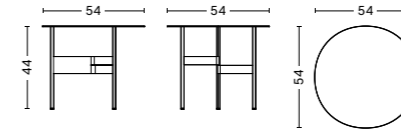

Jonas Trapedach

Shim Coffee Table Ø45 | Bordeaux

Shim Coffee Table Ø54 | Eggshell
Shim Coffee Table Ø45 | Custard

MATERIALS

TABLETOP & LEGS

Powder coated- or silicone coated steel

GLIDERS

100% recycled nylon, black

DIMENSIONS

Ø45 X H51 CM
Diameter 45 cm
Height 51 cm
Weight 7,8 kg

Ø54 X H44 CM
Diameter 54 cm
Height 44 cm
Weight 9,8 kg

COLOUR & FINISH

Please note that the colours are indicative

Ø45 X H51 CM

Silver grey
silicone coated
Semi-gloss

Custard
High-gloss

Bordeaux
High-gloss

Ø54 X H44 CM

Eggshell
High-gloss

Black
High-gloss

PRODUCT INFORMATION

DESIGN YEAR
2024

COUNTRY OF ORIGIN
China