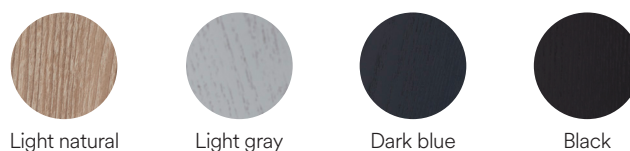

Teulat

Fact sheet

Chair

Chair with armrest

Finishes

Ash plywood
Wood legs
Fabric upholstered seat

Plywood

Wood

Fabrics

*100% polyester

*The colors of the veneer can change.

References

Chair

Light natural: 13737_TE
Light gray: 13738_TE
Dark blue: 13736_TE
Black: 14770_TE

Chair with armrest

Light natural: 13740_TE
Light gray: 13741_TE
Black: 14771_TE