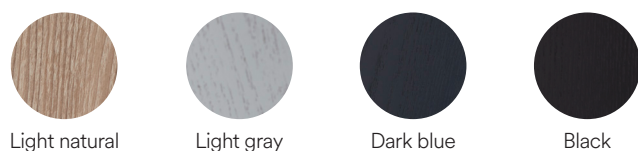

Teulat

Fact sheet

Chair

Chair with armrest

Finishes

Ash plywood
Wood legs
Fabric upholstered seat

Plywood

Wood

Fabrics

*100% polyester

*The colors of the veneer can change.

References

Chair

Light natural: 13737_TE
Light gray: 13738_TE
Dark blue: 13736_TE
Black: 14770_TE

Chair with armrest

Light natural: 13740_TE
Light gray: 13741_TE
Black: 14771_TE