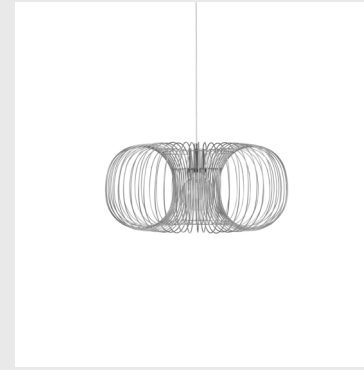

PENDANTS

Model: Coil Lamp Ø50
Design: Simon Legald, 2022
Dimensions: H: 22,5 x Ø: 50 cm
Material: Stainless steel

Cord: 4m white textile cord
Light Source: EU: E27 Ø95 8W 240V LED bulb / US: E26 Ø95 8W 120V LED bulb
IP Rating: IP20