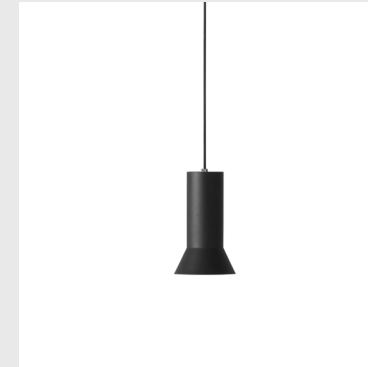

Model: Hat Lamp Small
Design: Simon Legald, 2023
Dimensions: H: 22 x Ø: 13 cm
Material: Aluminum

Cord: 4 m color-coordinated textile cord
Light Source: EU: E27 8W 240V LED bulb / US: E26 8W 120V LED bulb
IP Rating: IP20