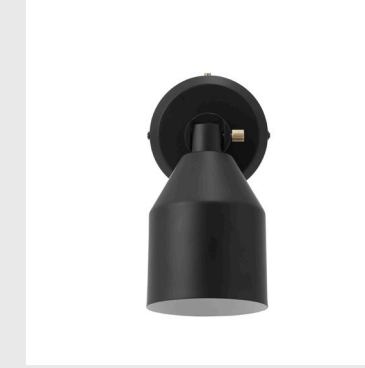

Model: Klip Wall Lamp
Design: Simon Legald, 2022
Dimensions: H: 15,8 x W: 24,3 cm
Material: Powder coated steel

Cord: 2 m plastic cord with switch
Light Source: EU: E14 2W 240V LED bulb / US: E12 2W 120V LED bulb
IP Rating: IP20