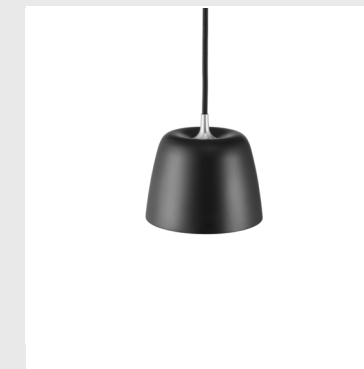

Model: Tub Lamp Ø13
Design: Hans Thyge & Co, 2022
Dimensions: H: 9,6 x Ø: 13 cm
Material: Lacquered or powder coated aluminum

Cord: 4 m color-coordinated textile cord
Light Source: EU: G9 4W 240V LED bulb / US: G9 4W 120V LED bulb
IP Rating: IP20