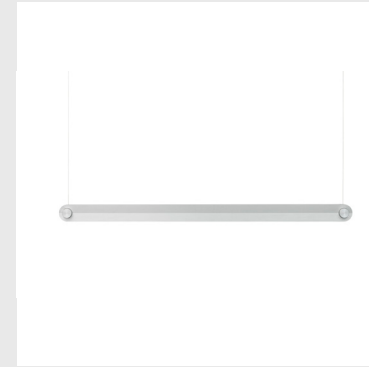

PENDANTS

Model: Dim Linear Lamp
Design: Rudolph Schelling Webermann, 2023
Dimensions: H: 9 x L: 155,5 x D: 6 cm
Material: Lamp: Aluminum, steel. Remote Control: ABS

Cord: 4 meter color-coordinated textile cord
Light Source: 24W Integrated LED
Light Output: 1200 Lumen
Color temperature (Kelvin): 2700-6500 K
IP Rating: IP20