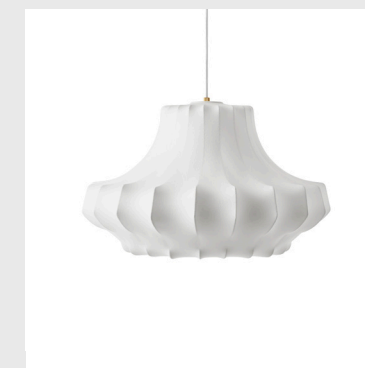

Model: Phantom Lamp Medium
Design: Simon Legald, 2018
Dimensions: H: 44 x Ø: 80 cm
Material: Environmental flame-retardant resin and steel frame

Cord: 4 m white textile cord
Light Source: EU: E27 Ø60 L11 11W 240V LED bulb / US: E26 Ø60 L11 11W 120V LED bulb
IP Rating: IP20