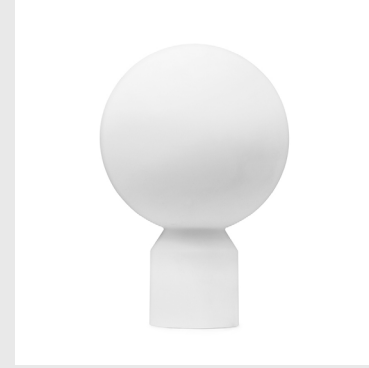

Model: Yo Lamp Large
Design: Simon Legald, 2024
Dimensions: H: 60 x Ø: 40
Material: PE and ABS