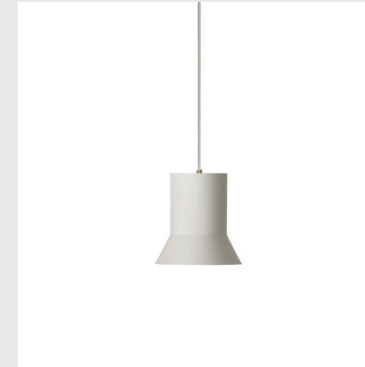

Model: Hat Lamp Medium
Design: Simon Legald, 2023
Dimensions: H: 20 x Ø: 19 cm
Material: Aluminum

Cord: 4 m color-coordinated textile cord
Light Source: EU: E27 8W 240V LED bulb / US: E26 8W 120V LED bulb
IP Rating: IP20