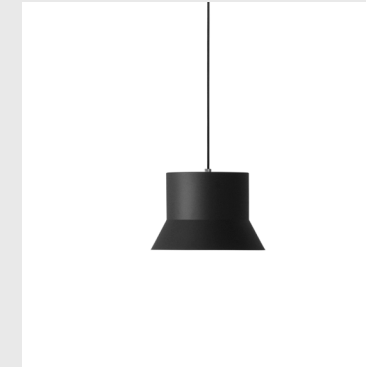

Model: Hat Lamp Large
Design: Simon Legald, 2023
Dimensions: H: 17 x Ø: 25 cm
Material: Aluminum

Cord: 4 m color-coordinated textile cord
Light Source: EU: E27 8W 240V LED bulb / US: E26 8W 120V LED bulb
IP Rating: IP20