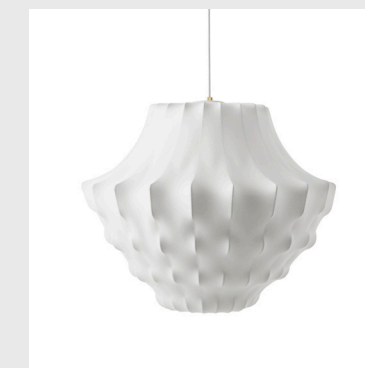

Model: Phantom Lamp Large
Design: Simon Legald, 2018
Dimensions: H: 64 x Ø: 81 cm
Material: Environmental flame-retardant resin and steel frame

Cord: 4 m white textile cord
Light Source: EU: E27 Ø60 L11 11W 240V LED bulb / US: E26 Ø60 L11 11W 120V LED bulb
IP Rating: IP20