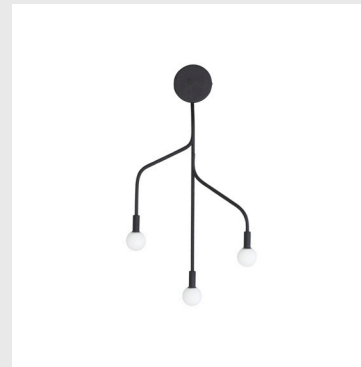

Model: Vekst Wall Lamp
Design: Simon Legald, 2023
Measurements: H: 73 x W: 22 x L: 39 cm
Material: Powder-coated steel and etched opal glass

Light Source: EU: G4 0.6W 240V LED bulb / US: G4 0.6W 120V LED bulb
IP Rating: IP20

WALL & CEILING LAMPS