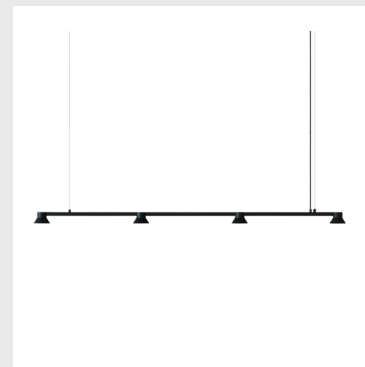

Model: Hat Lamp Linear Large
Design: Simon Legald, 2023
Dimensions: H: 6 x W: 9 x L: 167 cm
Material: Aluminum, steel, acrylic (PMMA)