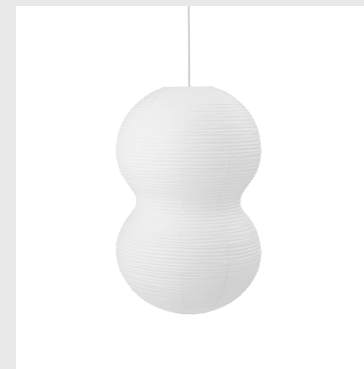

Model: Puff Lamp Twist
Design: Saskia Huebner, 2022
Dimensions: H: 90 x Ø: 50 cm
Material: Rice paper lamp shade

Cord: A white textile cord with socket and canopy can be purchased as an add-on for the pendants.
Light Source: EU: E27 A60 MAX 6W 240V LED bulb / US: E26 Ø19 MAX 120V LED bulb
IP Rating: IP20