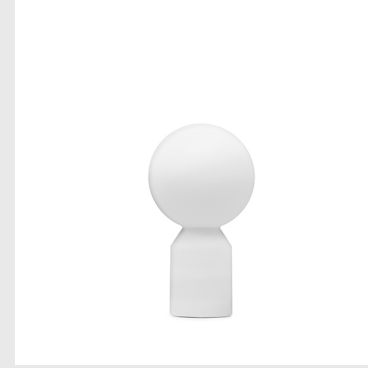

Model: Yo Lamp Small
Design: Simon Legald, 2024
Dimensions: H: 27 x Ø: 15
Material: PE and ABS

Cord: Type Micro-C magnetic USB, 100 cm
Light Source: 3W Integrated LED
Light Output: 160 Lumen
Color temperature (Kelvin): 3000 K
IP Rating: IP44