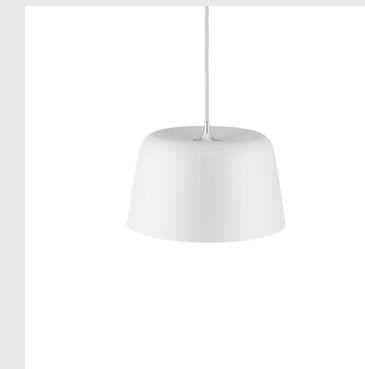

Model: Tub Lamp Ø30
Design: Hans Thyge & Co, 2022
Dimensions: H: 17,4 x Ø: 30 cm
Material: Lacquered or powder coated aluminum

Cord: 4 m color-coordinated textile cord
Light Source: EU: E27 Ø60 or Ø80 8W 240V LED bulb / US: E26 Ø60 or Ø80 8W 120V LED bulb
IP Rating: IP20