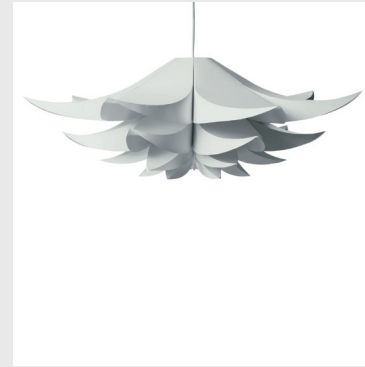

Model: Norm 06 Lamp Large
Design: Simon Karkov, 2006
Dimensions: H: 32 x Ø: 85 cm
Material: Lamp shade foil

Cord: Not included. Can be purchased separately
Light Source: EU: E27 8W 240V LED bulb / US: E26 8W 120V LED bulb