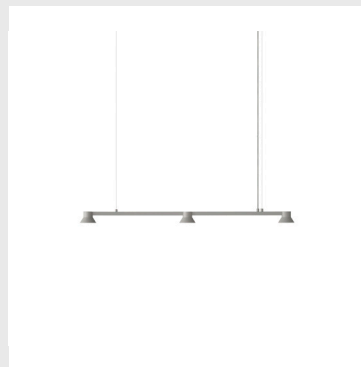

Model: Hat Lamp Linear Small
Design: Simon Legald, 2023
Dimensions: H: 6 x W: 9 x L: 115 cm
Material: Aluminum, steel, acrylic (PMMA)

Cord: 4 m textile cord
Light Source: 15 W Integrated LED
Light Output: 800 Lumen
Color temperature (Kelvin): 2700-6500 K
IP Rating: IP20