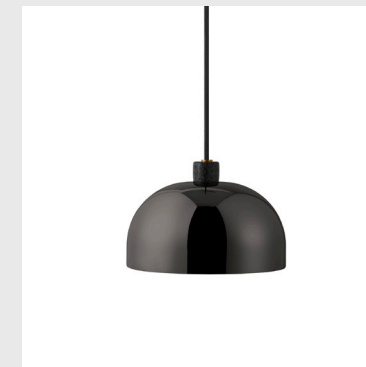

PENDANTS

Model: Grant Lamp Ø23
Design: Simon Legald, 2018
Dimensions: H: 17 x Ø: 23 cm
Material: Steel, granite

Cord: 4 m black textile cord
Light Source: EU: 2xG9 3W 240V LED bulb / US: 2xG9 3W 120V LED bulb
IP Rating: IP20