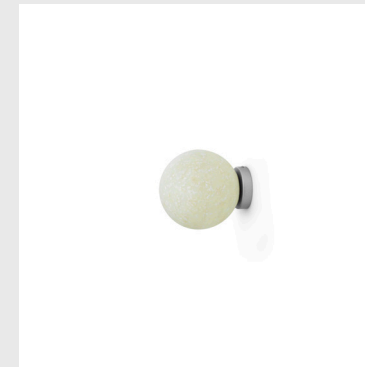

Model: Pix Lamp Ceiling/Wall Ø20
Design: Simon Legald, 2023
Dimensions: D: 22,3 x Ø: 20 cm
Material: 100% Low density polyethylene industrial waste, steel, aluminum. Due to the granulated plastic composition, each lamp shade is unique.

Specifications: Can be hardwired or installed with a cord. Cord not included.
Light Source: EU: E27 Ø30 L125 3W 240V LED bulb / US: E26 Ø30 L125 3W 120V LED bulb
IP Rating: IP20