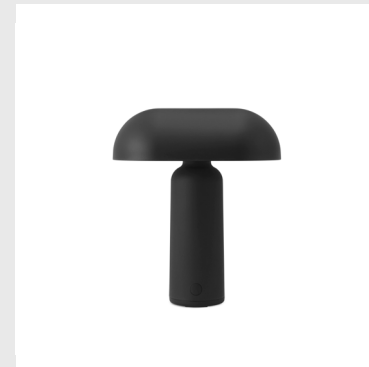

Model: Porta Table Lamp
Design: Simon Legald, 2021
Dimensions: H: 23,5 x W: 20,2 x D: 11,2 x Ø: 6,5 cm
Material: ABS plastic and acrylic

Light Source: 0,2 W Integrated LED
Light Output: 50 Lumen
Color temperature (Kelvin): 2800-3200 K
IP Rating: IP20