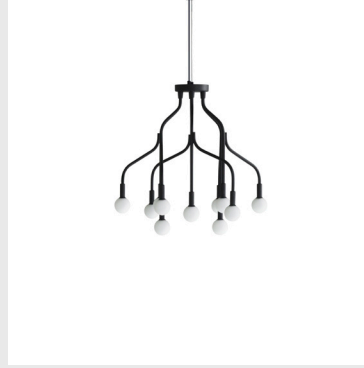

PENDANTS

Model: Vekst Lamp Small
Design: Simon Legald, 2023
Dimensions: H: 54 x Ø: 62 cm
Material: Powder coated steel and etched opal glass

Cord: 4 m black textile cord
Light Source: EU: G4 0.6W 240V LED bulb / US: G4 0.6W 120V LED bulb
IP Rating: IP20