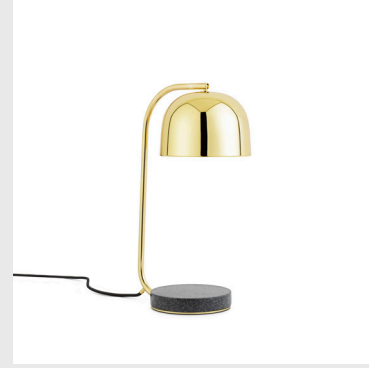

Model: Grant Table Lamp
Design: Simon Legald, 2018
Dimensions: H: 45 x Ø: 17,5 cm
Material: Brass plated steel, Black plated steel, granite

Cord: 2 m black textile cord with switch
Light Source: EU: 2xG9 3W 240V LED bulb / US: 2xG9 3W 120V LED bulb
IP Rating: IP20