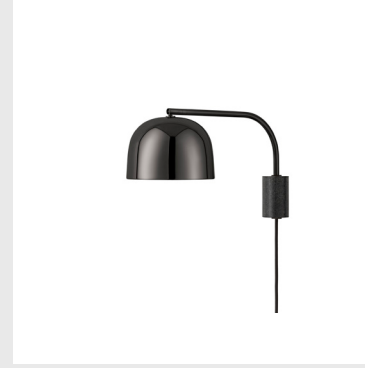

**Model:** Reb Lamp 8  
**Design:** AKTTEM, 2024  
**Dimensions:** L: 440 x Ø: 2,5 cm  
**Material:** PET, PMMA, aluminum, steel and stainless steel

**Specifications:** Optional ceiling loop and fixing ring can be purchased separately  
**Light Source:** 22W LED stripes  
**Light Output:** 1100 Lumen  
**Color temperature (Kelvin):** 2500 K  
**IP Rating:** IP20

# WALL & CEILING LAMPS

**Model:** Amp Wall Lamp  
**Design:** Simon Legald, 2014  
**Dimensions:** H: 30 x W: 17 x D: 11 cm  
**Material:** Glass, marble and powder coated metal  
  
**Cord:** 2 m black textile cord  
**Light Source:** EU: E14 1.5W 240V LED bulb / US: E12 3.5W 120V LED bulb  
**IP Rating:** IP20