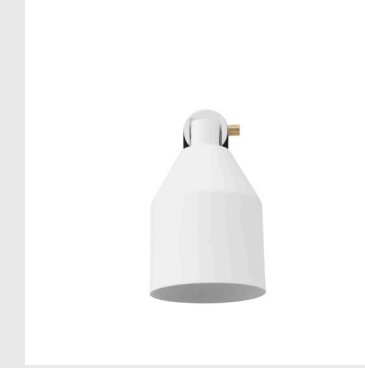

Model: Klip Lamp
Design: Simon Legald, 2022
Dimensions: H: 32,5 x W: 10 cm
Material: Powder coated steel

Cord: 2 m plastic cord with switch
Light Source: EU: E14 2W 240V LED bulb / US: E12 2W 120V LED bulb
IP Rating: IP20