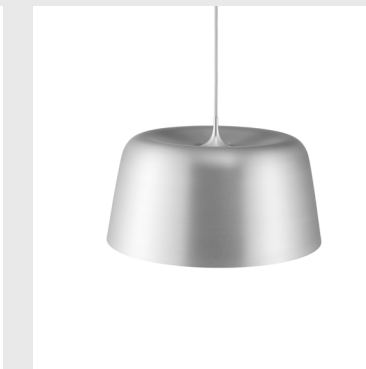

Model: Tub Lamp Ø44
Design: Hans Thyge & Co, 2022
Dimensions: H: 21,5 x Ø: 44 cm
Material: Lacquered or powder coated aluminum

Cord: 4 m color-coordinated textile cord
Light Source: EU: E27 Ø60 or Ø80 8W 240V LED bulb / US: E26 Ø60 or Ø80 8W 120V LED bulb
IP Rating: IP20