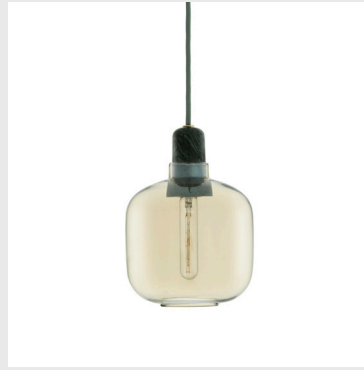

# PENDANTS

**Model:** Amp Lamp Small  
**Design:** Simon Legald, 2014  
**Measurements:** H: 17 x Ø: 14 cm  
**Material:** Glass, marble

**Cord:** 4 m color-coordinated textile cord  
**Light Source:** EU: E14 3,5W 240V LED bulb / US: E12 3,5W 120V LED bulb  
**IP Rating:** IP20