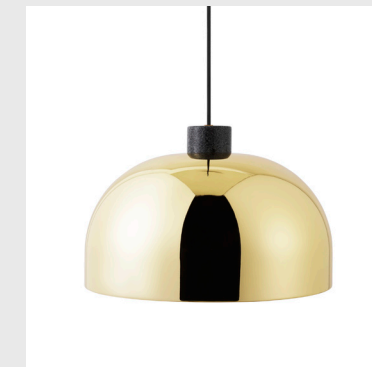

Model: Grant Lamp Ø45
Design: Simon Legald, 2018
Dimensions: H: 29 x Ø: 45 cm
Material: Steel, granite

Cord: 4 m black textile cord
Light Source: EU: E27 Ø60 8W 240V LED bulb / US: E26 Ø60 8W 120V LED bulb
IP Rating: IP20