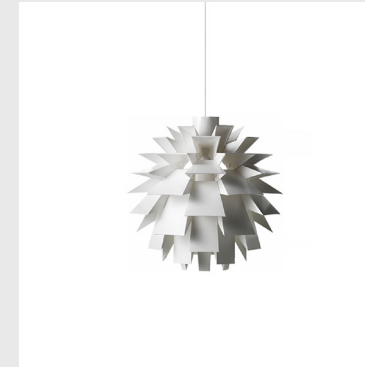

PENDANTS

Model: Norm 69 Lamp Small
Design: Simon Karkov, 1969
Dimensions: H: 42 x Ø: 42 cm
Material: Lamp shade foil

Cord: Not included. Can be purchased separately
Light Source: EU: E27 8W 240V LED bulb / US: E26 8W 120V LED bulb