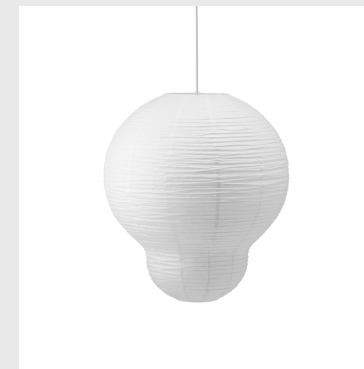

Model: Puff Lamp Bulb
Design: Saskia Huebner, 2022
Dimensions: H: 75 x Ø: 60 cm
Material: Rice paper lamp shade

Cord: A white textile cord with socket and canopy can be purchased as an add-on for the pendants.
Light Source: EU: E27 A60 MAX 6W 240V LED bulb / US: E26 Ø19 MAX 120V LED bulb
IP Rating: IP20