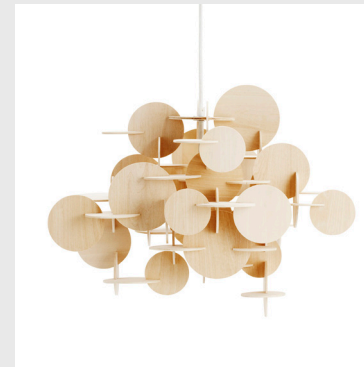

PENDANTS

Model: Bau Lamp Small
Design: Vibeke Fønnesberg Schmidt, 2010
Measurements: H: 44 x L: 57,5 cm
Material: Linden wood veneer

Cord: 4 m white textile cord
Light Source: EU: E27 8W 240V LED bulb / US: E26 8W 120V LED bulb
IP Rating: IP20