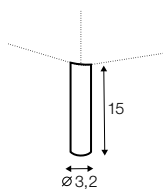

depth of armchair seat without cushions

depth of sofa seat without cushions

accessories

lumbar cushion 90x25
cushion: 3 seater

lumbar cushion 70x25
cushion: 2 seater, 3XL seater

lumbar cushion 55x25
cushion: divan, corner 90°

headrest L-90

headrest L-80

armrest I

armrest II

legs

no. 153
wood

no. 141A
wood
back: only for armchair
with front leg no. 153

no. 195
metal chrome,
painted black