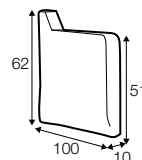

depth of armchair seat without cushions

depth of sofa seat without cushions

accessories

lumbar cushion 90x25
cushion: 3 seater

lumbar cushion 70x25
cushion: 2 seater, 3XL seater

lumbar cushion 55x25
cushion: divan, corner 90°

headrest L-90

headrest L-80

armrest I

armrest II

legs

no. 153
wood

no. 141A
wood
back: only for armchair
with front leg no. 153

no. 195
metal chrome,
painted black