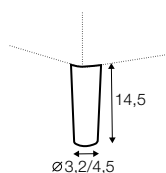

depth of armchair seat without cushions

depth of sofa seat without cushions

accessories

lumbar cushion 90x25
cushion: 3 seater

lumbar cushion 70x25
cushion: 2 seater, 3XL seater

lumbar cushion 55x25
cushion: divan, corner 90°

headrest L-90

headrest L-80

armrest I

armrest II

legs

no. 153
wood

no. 141A
wood
back: only for armchair
with front leg no. 153

no. 195
metal chrome,
painted black