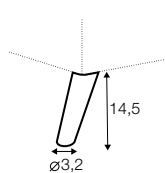

depth of armchair seat without cushions

depth of sofa seat without cushions

accessories

lumbar cushion 90x25
cushion: 3 seater

lumbar cushion 70x25
cushion: 2 seater, 3XL seater

lumbar cushion 55x25
cushion: divan, corner 90°

headrest L-90

headrest L-80

armrest I

armrest II

legs

no. 153
wood

no. 141A
wood
back: only for armchair
with front leg no. 153

no. 195
metal chrome,
painted black