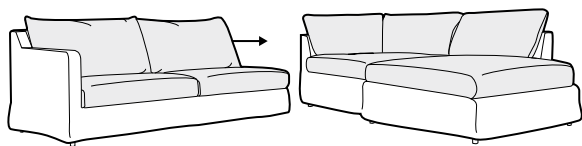

footstool 80x60

2 seater

3 seater

3XL seater divided

set 1 right
2 seater left / or right + divan right / or left

set 2 right
3 seater left / or right + divan right / or left

set 3
2 seater left / or right + corner 90° + 2 seater right / or left

set 4 right
2 seater right/ or left + corner 90 + 3 seater left/or right

set 5
3 seater left / or right + corner 90° + 3 seater right / or left

modular system

elements of the modular system loose cover elements

2 seater left / or right

2 seater without armrests

3 seater left / or right

3 seater without armrests

divan right / or left

corner 90°

loose cover elements with velcro

2 seater left / or right

2 seater without armrests

3 seater left / or right

3 seater without armrests

divan right / or left

corner 90°

extra dimensions

depth of armchair seat

depth of sofa seat