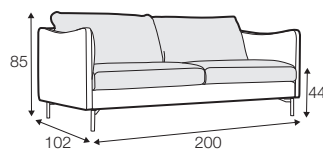

## COVERS

modular system

All drawings shown height with leg no. 141A H-14.

armchair

armchair wide

footstool 90x70

2 seater

3 seater

3XL seater divided  
with 2 cushions

3XL seater divided  
with 3 cushions

set 1 right / or left  
2 seater left / or right + chaiselongue right / or left

set 2 right / or left  
3 seater left / or right + chaiselongue wide right / or left

set 3 right / or left  
2 seater left / or right + divan right / or left

set 4 right / or left  
3 seater left / or right + divan right / or left

set 6  
divan left + 2 seater without armrests + divan right