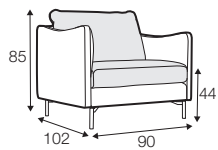

## COVERS

modular system

All drawings shown height with leg no. 141A H-14.

armchair

armchair wide

footstool 90x70

2 seater

3 seater