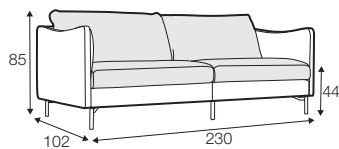

## COVERS

modular system

All drawings shown height with leg no. 141A H-14.

armchair

armchair wide

footstool 90x70

2 seater

3 seater

3XL seater divided  
with 2 cushions

3XL seater divided  
with 3 cushions

set 1 right / or left  
2 seater left / or right + chaiselongue right / or left

set 2 right / or left  
3 seater left / or right + chaiselongue wide right / or left

set 3 right / or left  
2 seater left / or right + divan right / or left

set 4 right / or left  
3 seater left / or right + divan right / or left

set 6  
divan left + 2 seater without armrests + divan right