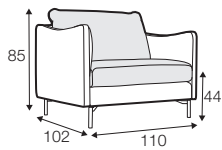

## COVERS

modular system

All drawings shown height with leg no. 141A H-14.

armchair

armchair wide

footstool 90x70

2 seater

3 seater

3XL seater divided  
with 2 cushions

3XL seater divided  
with 3 cushions

set 1 right / or left  
2 seater left / or right + chaiselongue right / or left

set 2 right / or left  
3 seater left / or right + chaiselongue wide right / or left

set 3 right / or left  
2 seater left / or right + divan right / or left

set 4 right / or left  
3 seater left / or right + divan right / or left

set 6  
divan left + 2 seater without armrests + divan right