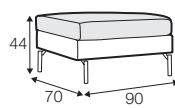

## COVERS

modular system

All drawings shown height with leg no. 141A H-14.

armchair

armchair wide

footstool 90x70

2 seater

3 seater

3XL seater divided  
with 2 cushions

3XL seater divided  
with 3 cushions

set 1 right / or left  
2 seater left / or right + chaiselongue right / or left

set 2 right / or left  
3 seater left / or right + chaiselongue wide right / or left

set 3 right / or left  
2 seater left / or right + divan right / or left

set 4 right / or left  
3 seater left / or right + divan right / or left

set 6  
divan left + 2 seater without armrests + divan right