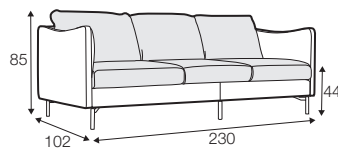

## COVERS

modular system

All drawings shown height with leg no. 141A H-14.

armchair

armchair wide

footstool 90x70

2 seater

3 seater

3XL seater divided  
with 2 cushions

3XL seater divided  
with 3 cushions

set 1 right / or left  
2 seater left / or right + chaiselongue right / or left

set 2 right / or left  
3 seater left / or right + chaiselongue wide right / or left

set 3 right / or left  
2 seater left / or right + divan right / or left

set 4 right / or left  
3 seater left / or right + divan right / or left

set 6  
divan left + 2 seater without armrests + divan right