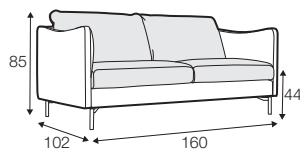

## COVERS

modular system

All drawings shown height with leg no. 141A H-14.

armchair

armchair wide

footstool 90x70

2 seater

3 seater

3XL seater divided  
with 2 cushions

3XL seater divided  
with 3 cushions

set 1 right / or left  
2 seater left / or right + chaiselongue right / or left

set 2 right / or left  
3 seater left / or right + chaiselongue wide right / or left

set 3 right / or left  
2 seater left / or right + divan right / or left

set 4 right / or left  
3 seater left / or right + divan right / or left

set 6  
divan left + 2 seater without armrests + divan right