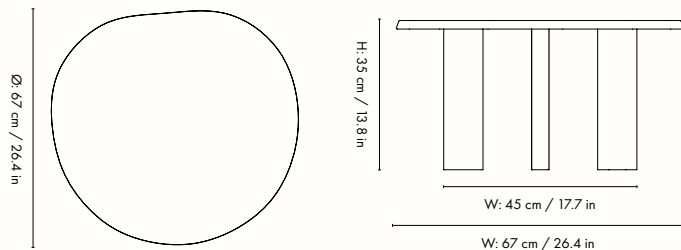

## Information

**Size:** Ø: 67 x H: 35 cm

/ Ø: 26.4 x H: 13.8 in

**Material:** Marble

**Care:** Wipe with a damp cloth

**Attention:** Marble is a natural material, small variations from product to product may occur.

## Measurements

## Information

**Size:** Ø: 54.4 x H: 45 cm  
/ Ø: 21.4 x H: 17.7 in

**Material:** Marble

**Care:** Wipe with a damp cloth

**Attention:** Marble is a natural material, small variations from product to product may occur.

## Measurements

Ø: 54.4 cm / 21.4 in

H: 45 cm / 17.7 in

W: 38.4 cm / 15.1 in

Ø: 54.4 cm / 21.4 in

Space to feel comfortably you