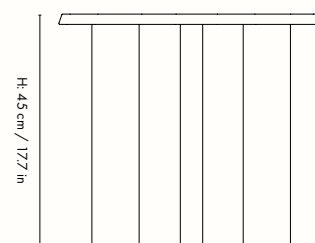

## Information

**Size:** Ø: 67 x H: 35 cm

/ Ø: 26.4 x H: 13.8 in

**Material:** Marble

**Care:** Wipe with a damp cloth

**Attention:** Marble is a natural material, small variations from product to product may occur.

## Information

**Size:** Ø: 54.4 x H: 45 cm  
/ Ø: 21.4 x H: 17.7 in

**Material:** Marble

**Care:** Wipe with a damp cloth

**Attention:** Marble is a natural material, small variations from product to product may occur.

Registered design

**Country of origin:** China

**Net weight:** 22.9 kg / 50.5 lb

**Packsizes:** 1

## Measurements

Ø: 54.4 cm / 21.4 in

H: 45 cm / 17.7 in

W: 38.4 cm / 15.1 in

Ø: 54.4 cm / 21.4 in

Space to feel comfortably you