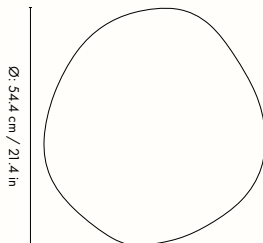

## Information

**Size:** Ø: 67 x H: 35 cm

/ Ø: 26.4 x H: 13.8 in

**Material:** Marble

**Care:** Wipe with a damp cloth

**Attention:** Marble is a natural material, small variations from product to product may occur.

## Measurements

## Information

**Size:** Ø: 54.4 x H: 45 cm  
/ Ø: 21.4 x H: 17.7 in

**Material:** Marble

**Care:** Wipe with a damp cloth

**Attention:** Marble is a natural material, small variations from product to product may occur.

## Measurements

Ø: 54.4 cm / 21.4 in

H: 45 cm / 17.7 in

W: 38.4 cm / 15.1 in

Ø: 54.4 cm / 21.4 in

Space to feel comfortably you