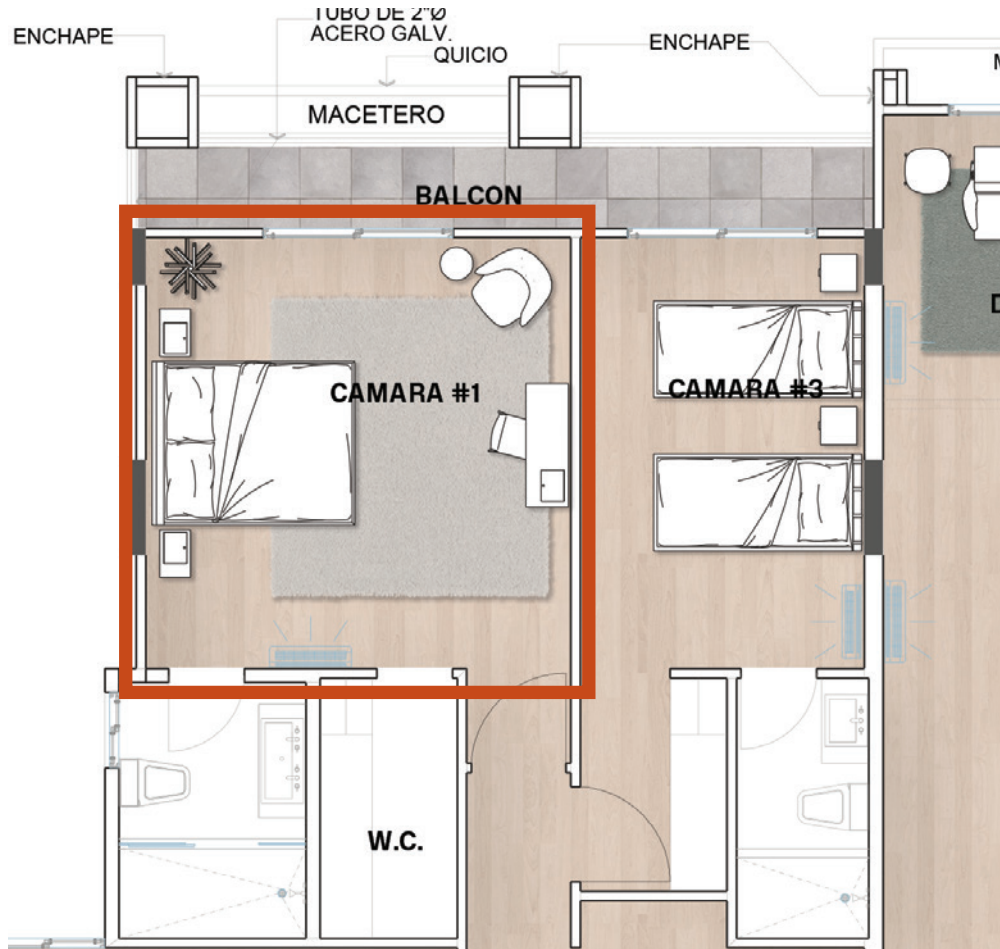

## Products list - BALCON

N° 2 Club outdoor  
armchairs 1009

Loto outdoor  
small table 653

# zanotta:

Casa Bianca \_ Panama  
Show Flat Proposal