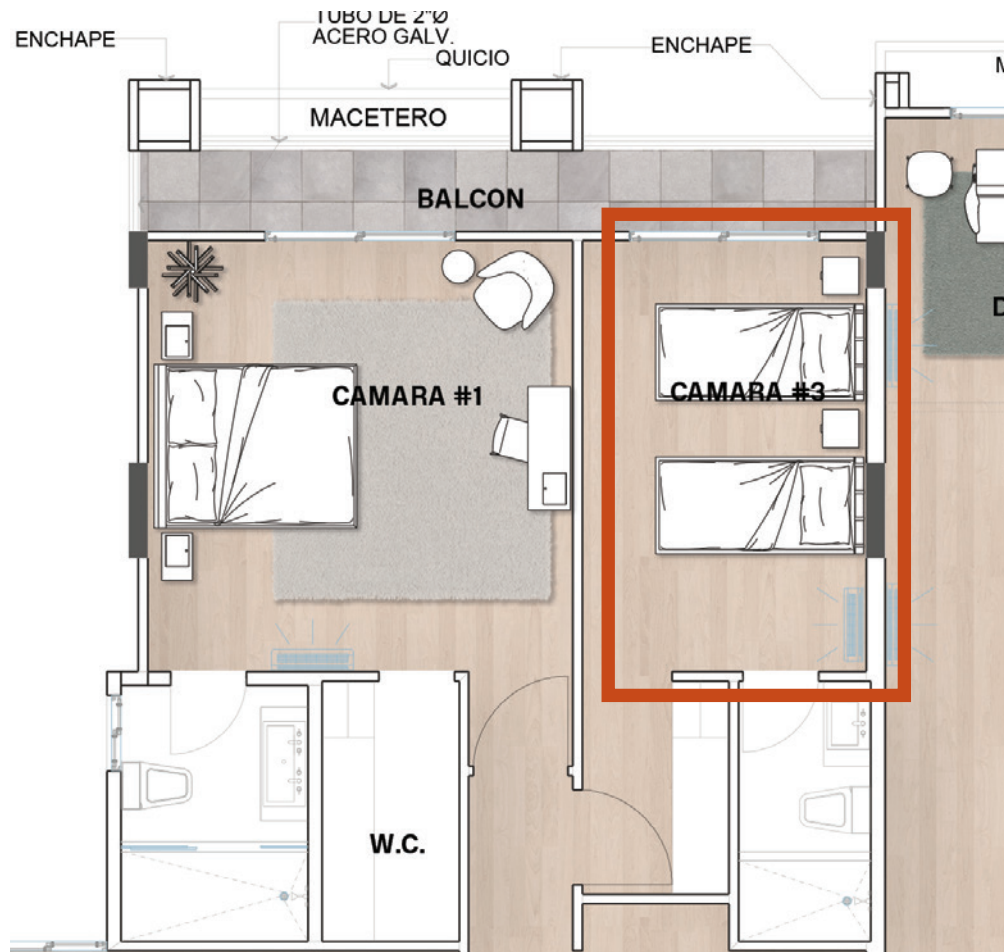

zanotta:

Casa Bianca _ Panama
Show Flat Proposal

Products list - CAMERA N° 3