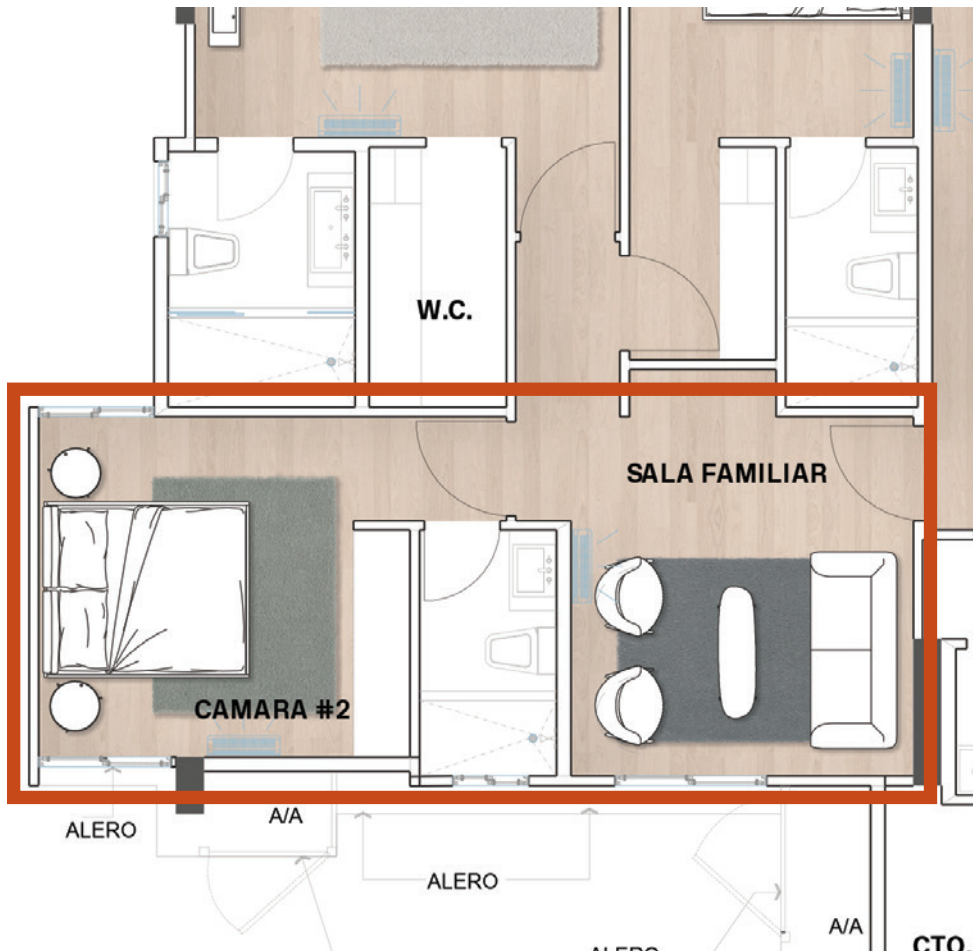

zanotta:

Casa Bianca _ Panama
Show Flat Proposal

Products list - CAMERA N° 3 / SALA FAMILIAR