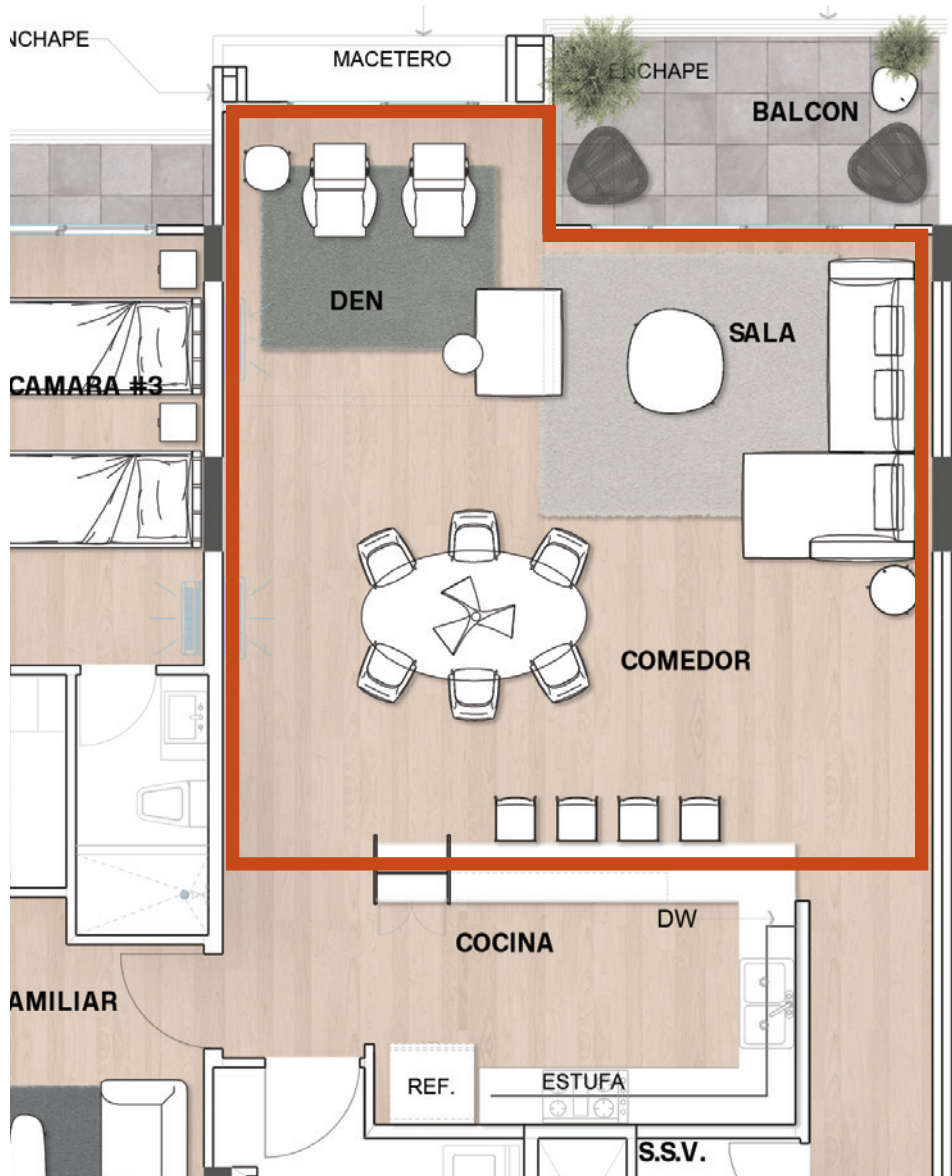

**Tusa 2261/A**  
small armchairs

**Elica**  
table

**Lio**  
stools

# zanotta:

Casa Bianca \_ Panama  
Show Flat Proposal

## Products list - COMEDOR / SALA / DEN

N°4 Lio stools 2291  
covered in leather  
Super CAT. 98

Elica table 2575  
238x138 cm Sahara Marble  
top, matte black base

N°6 Tusa 2261/A chairs  
Covered in fabric CAT. 30