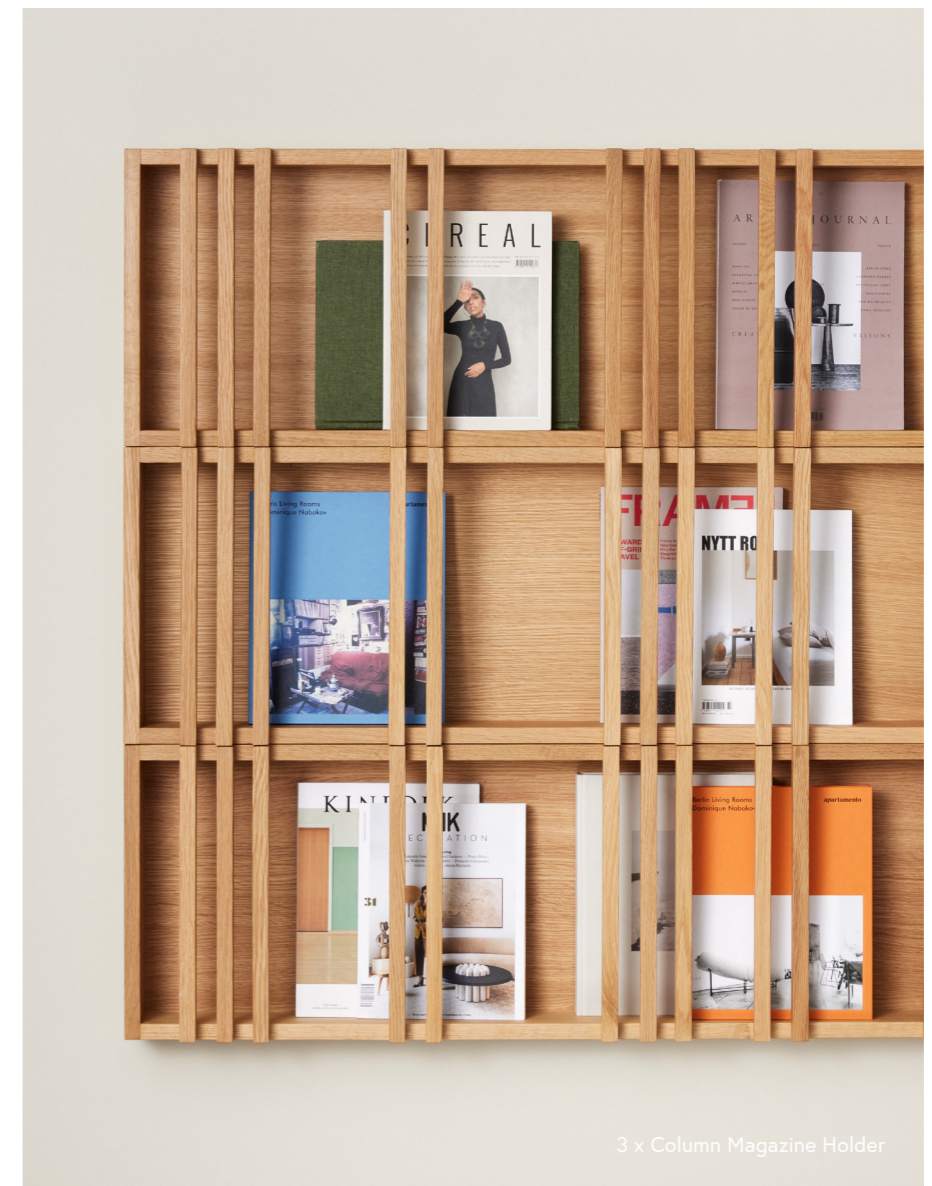

Archive Display Side Table, Ardent Wall Light Black

Chand Ceiling Light Oval

Dash Side Table

Nomad Plant Stand, Heritage Bench Large & Aki Table Lamp

Ardent Table Lamp Grey, Norm Desk & Wave Organiser Natural