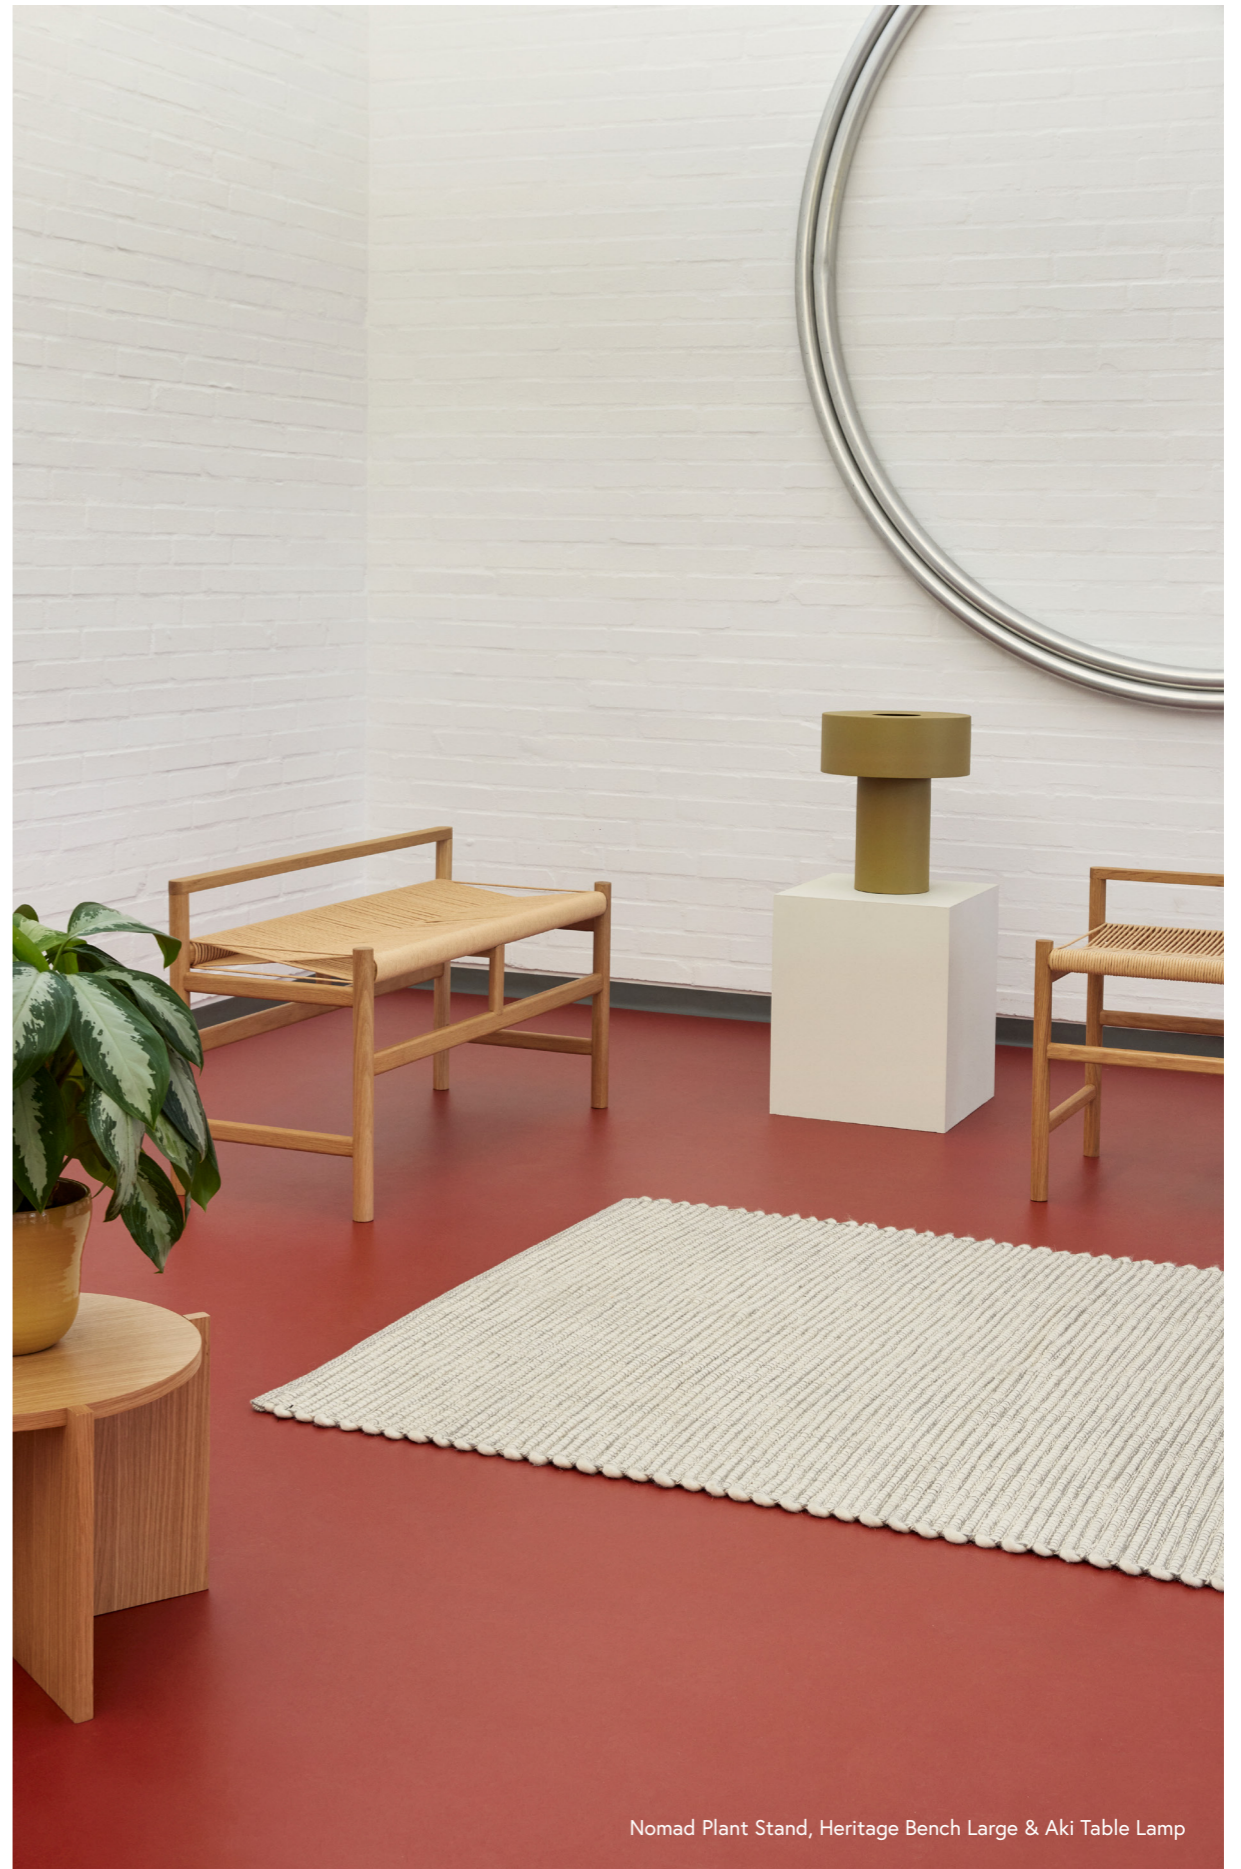

Archive Display Side Table, Ardent Wall Light Black

Chand Ceiling Light Oval

Dash Side Table

Nomad Plant Stand, Heritage Bench Large & Aki Table Lamp

Ardent Table Lamp Grey, Norm Desk & Wave Organiser Natural