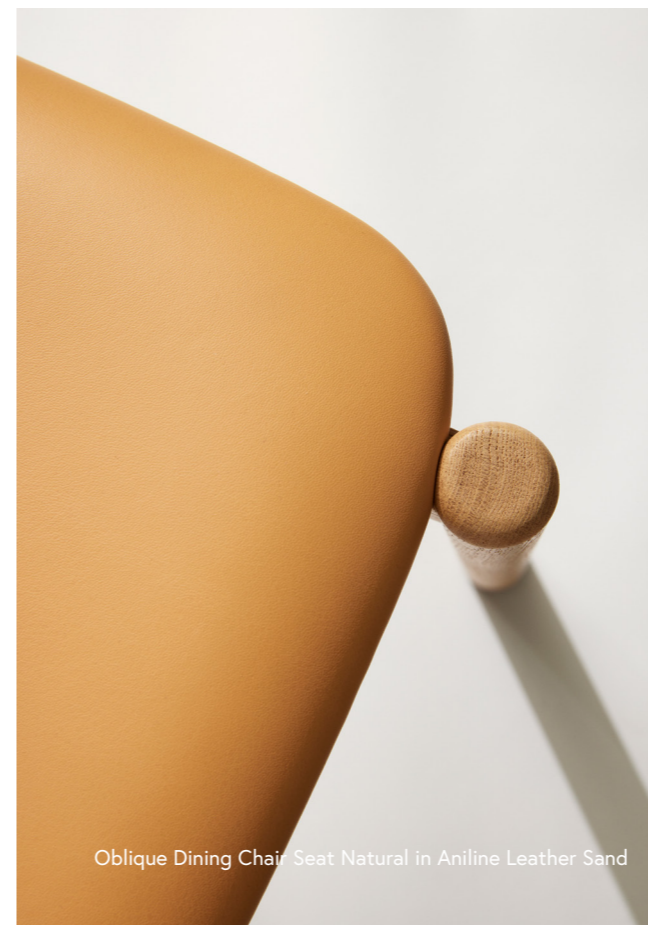

The beautiful and functional whole transcends to a timeless aesthetic appeal rather than an on-trend expression: Ensuring that the Oblique Chair Family will be loved generation after generation.

Oblique Dining Chair Seat Natural in Aniline Leather Sand