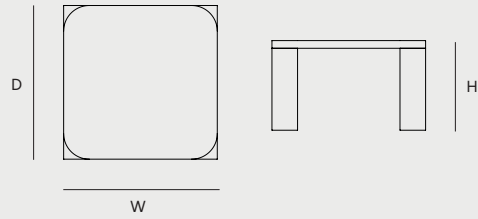

Environment Indoor

Country of Origin Latvia

Assembly Requirements Attach legs to tabletop.

Material The Atlas coffee tables are available in either solid wood or marble. The solid wood variant offers a choice between a natural oak or a traditionally fumed oak finish. The marble options are crafted from either travertine limestone or Costa Black marble.

Dimensions**60x60**

Height: 360 mm / 14.2"
Width: 600 mm / 23.6"
Depth: 600 mm / 23.6"

82x82

Height: 265 mm / 10.4"
Width: 820 mm / 32.3"
Depth: 820 mm / 32.3"

**Packaging Dimensions****60x60, Marble
Tabletop**

Height: 110 mm / 4.3"
Width: 680 mm / 26.8"
Depth: 680 mm / 26.8"

Legs

Height: 180 mm / 7.1"
Width: 540 mm / 21.3"
Depth: 400 mm / 15.8"

60x60, Wood

Height: 160 mm / 6.3"
Width: 650 mm / 25.6"
Depth: 650 mm / 25.6"

**82x82, Marble
Tabletop**

Height: 110 mm / 4.3"
Width: 900 mm / 35.4"
Depth: 900 mm / 35.4"

Legs

Height: 200 mm / 7.9"
Width: 580 mm / 22.8"
Depth: 310 mm / 12.2"

82x82, Wood

Height: 130 mm / 5.1"
Width: 870 mm / 34.3"
Depth: 870 mm / 34.3"