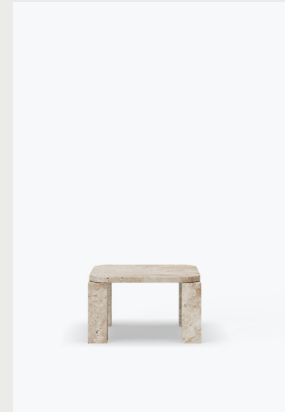

Product highlights

- A family ensemble consisting of various side-, coffee- and dining tables, along with a stool.
- Offered in different sizes and heights.
- Suitable for use in both public and private settings.
- Available in marble, travertine and oak.

82x82, Marble
110 kg / 242.5 lbs

82x82, Wood
28 kg / 61.7 lbs

Versions

Item No: 42640
Variant: Oak

Item No: 42641
Variant: Fumed Oak

Item No: 42621
Variant: Costa Black

Item No: 42620
Variant: Unfilled Travertine