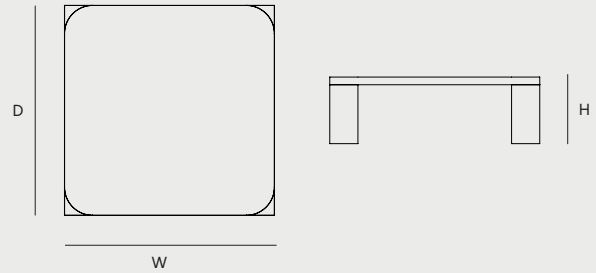

82x82, Wood

Height: 130 mm / 5.1"
Width: 870 mm / 34.3"
Depth: 870 mm / 34.3"

Weight

60x60, Marble
60 kg / 132.3 lbs

60x60, Wood
18 kg / 39.7 lbs

82x82, Marble
80 kg / 176.4 lbs

82x82, Wood
25 kg / 55.1 lbs

Weight incl Packaging

60x60, Marble
77 kg / 169.8 lbs

60x60, Wood
21 kg / 46.3 lbs

82x82, Marble
110 kg / 242.5 lbs

82x82, Wood
28 kg / 61.7 lbs