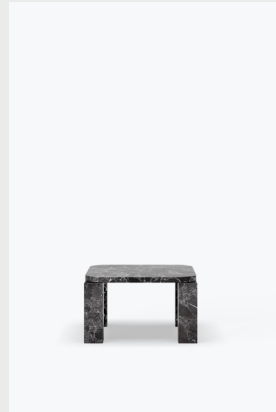

82x82, Marble
110 kg / 242.5 lbs

82x82, Wood
28 kg / 61.7 lbs

Versions

Item No: 42640
Variant: Oak

Item No: 42641
Variant: Fumed Oak

Item No: 42621
Variant: Costa Black

Item No: 42620
Variant: Unfilled Travertine