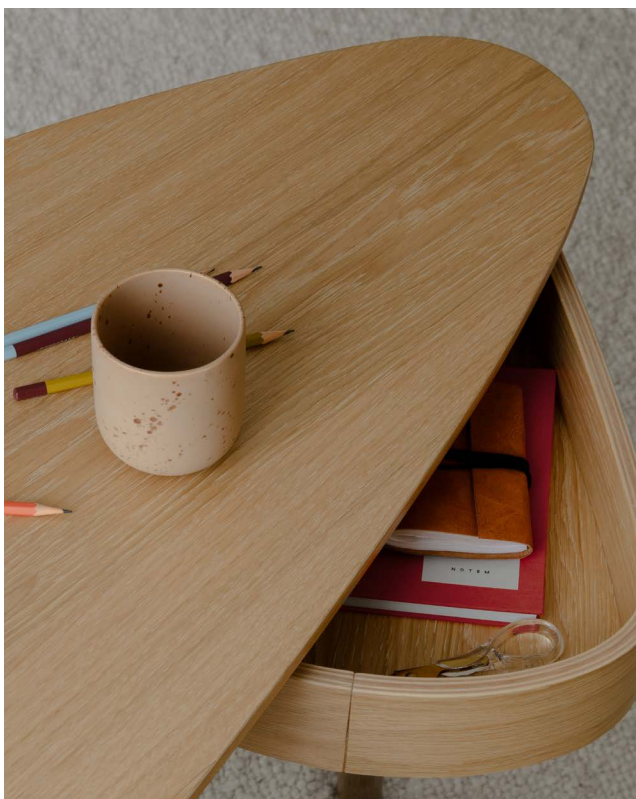

DUENDE

Designed by Anders Klem

DIMENSIONS (H x W x D)

74.9 x 130 x 67 cm / 29.5 x 51.2 x 26.4"

MATERIAL

Oak, MDF and steel

WEIGHT

24 kg / 52.9 lb

Designed by Anders Klem

Give vent to your creativity with the newest addition to the UIMAGE furniture collection – the Duende desk. Made from oak veneer, the Duende desk goes beyond aesthetics to create a workspace that connects with the essence of true creativity. Duende represents not only a desk but a feeling – a quality that encompasses the ever-expanding spirit of an artist at work.

The spacious desk allows you to properly unfold – whether you're working with spreadsheets or your next big creative project. The desk features a drawer that gracefully slides out from beneath the tabletop and keeps your notes, crayons, or stationary close to hand.