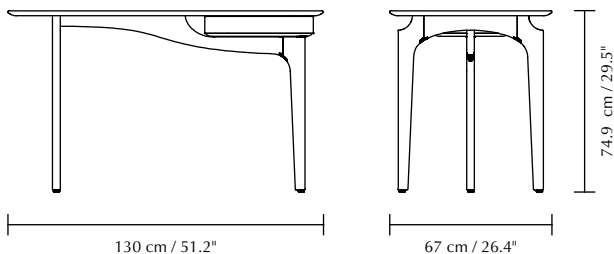

Colour variations

oak

dark oak

black oak

UMAGE