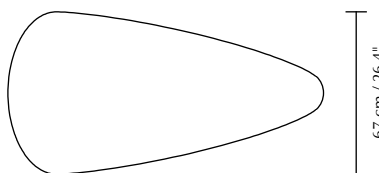

Colour variations

oak

dark oak

black oak

UMAGE