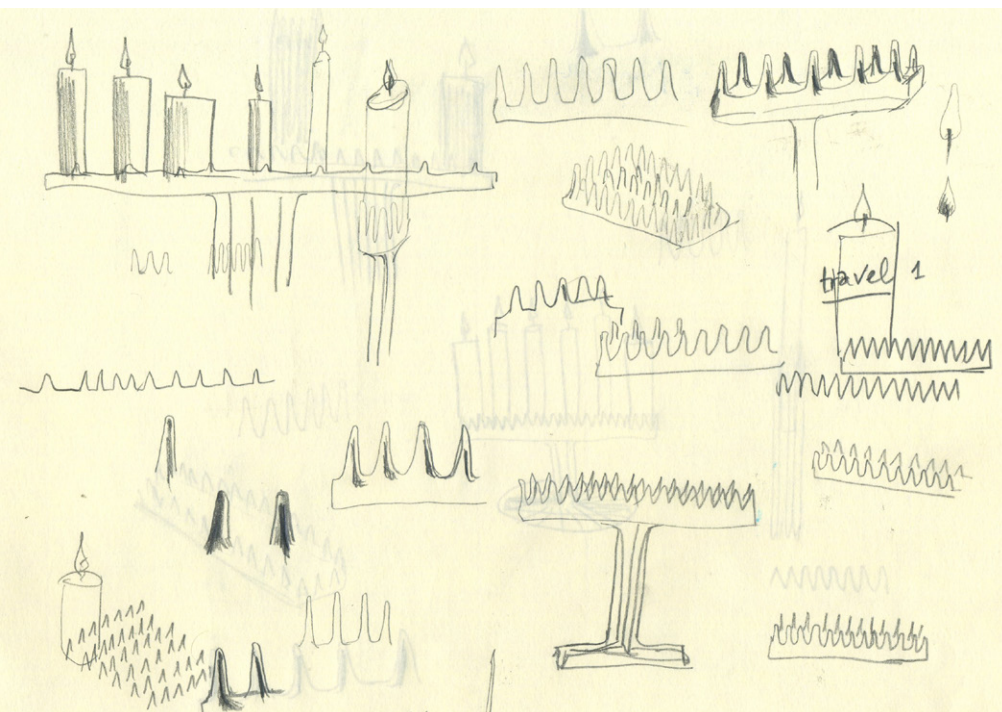

Bead Basket

Fonte is heavy and durable, yet has a slim profile that looks elegant in a windowsill

FORTE CANDLEHOLDER

Design by Inga Sempé

Inspired by the nails used to create Japanese ikebana floral art, Inga Sempé's cast iron Forte Candleholder features an elevated design with protruding spikes on a raised foot. Unique candle compositions can be made by arranging the candles between the spikes, creating elegant displays that counterbalance the rough aesthetic. Forte is available in two different sizes and is ideal for using as a centrepiece or displaying on a windowsill in many different environments.