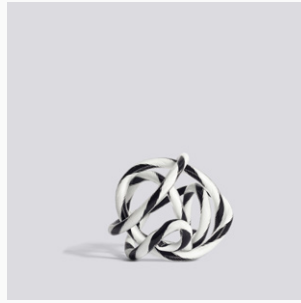

Bead Basket

Fonte is heavy and durable, yet has a slim profile that looks elegant in a windowsill

FORTE CANDLEHOLDER

Design by Inga Sempé

Inspired by the nails used to create Japanese ikebana floral art, Inga Sempé's cast iron Forte Candleholder features an elevated design with protruding spikes on a raised foot. Unique candle compositions can be made by arranging the candles between the spikes, creating elegant displays that counterbalance the rough aesthetic. Forte is available in two different sizes and is ideal for using as a centrepiece or displaying on a windowsill in many different environments.

CANDLE TWIST / SET OF 6
H19 CM
ARCTIC BLUE, TEAL, PINK
BURNING TIME / 5 HOURS

CANDLE CONICAL / SET OF 6
H32 CM
PEACH, CARAMEL, MINT
BURNING TIME / 7 HOURS

CANDLE CONICAL / SET OF 6
H32 CM
ICE BLUE, ARCTIC BLUE, TEAL
BURNING TIME / 7 HOURS

KNOT NO. 2 / S
Ø9 CM
WARM YELLOW

KNOT NO. 2 / S
Ø9 CM
BLACK & WHITE

KNOT NO. 2 / M
Ø15 CM
BLUE STEEL

KNOT NO. 2 / M
Ø15 CM
RED & WHITE

KNOT NO. 2 / L
Ø20 CM
LIGHT GREEN

KNOT NO. 2 / L
Ø20 CM
TEAL & WHITE

TEXTILES AND RUGS