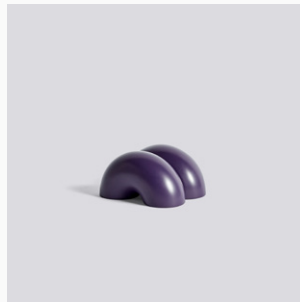

WANG & SÖDERSTRÖM
MOGULS SCULPTURE
L11 x W5,5 x H8 CM
LIGHT BEIGE