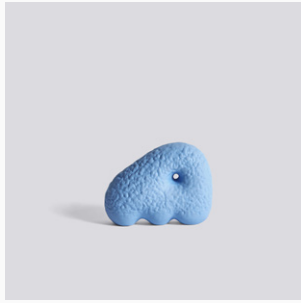

Bead Basket

Fonte is heavy and durable, yet has a slim profile that looks elegant in a windowsill

FORTE CANDLEHOLDER

Design by Inga Sempé

Inspired by the nails used to create Japanese ikebana floral art, Inga Sempé's cast iron Forte Candleholder features an elevated design with protruding spikes on a raised foot. Unique candle compositions can be made by arranging the candles between the spikes, creating elegant displays that counterbalance the rough aesthetic. Forte is available in two different sizes and is ideal for using as a centrepiece or displaying on a windowsill in many different environments.

WANG & SÖDERSTRÖM
LITTLE LION SCULPTURE
L10,5 x W4,5 x H8 CM
LIGHT BLUE

WANG & SÖDERSTRÖM
LITTLE LION SCULPTURE
L10,5 x W4,5 x H8 CM
DARK PINK

WANG & SÖDERSTRÖM
MOGULS SCULPTURE
L11 x W5,5 x H8 CM
LIGHT BEIGE