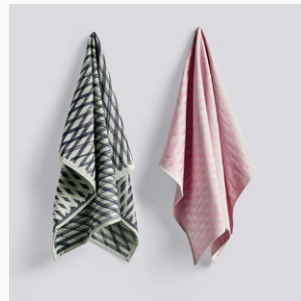

Scholten & Baijings are celebrated for their fresh and surprising patterns, which they translate into textiles for HAY

TEA TOWELS S&B

Design by Scholten & Baijings

Scholten & Baijings's bold use of colour is interpreted in graphic lines and erratic scribbles in their latest tea-towel designs for HAY. Made in pure cotton, the product comes in sets of two with assorted designs and colour combinations to choose from.

Twist Dish Towel

SOWDEN KETTLE
1,5L
BROWN

SOWDEN KETTLE
1,5L
GREY

SOWDEN KETTLE
1,5L
MINT

SOWDEN KETTLE
1,5L
YELLOW

SOWDEN TOASTER
L37,5 x W15 x H19,5 CM
GREY

SOWDEN TOASTER
L37,5 x W15 x H19,5 CM
YELLOW

SOWDEN TOASTER
L37,5 x W15 x H19,5 CM
BLUE

TEA TOWEL S&B
SET OF 2
L75 x W52 CM
NO. 1 MARKER DIAMOND

TEA TOWEL S&B
SET OF 2
L75 x W52 CM
NO. 2 MARKER DIAMOND

TEA TOWEL S&B
SET OF 2
L75 x W52 CM
NO. 3 MARKER DIAMOND

TEA TOWEL S&B
SET OF 2
L75 x W52 CM
NO. 4 MARKER DIAMOND

TEA TOWEL S&B
SET OF 2
L75 x W52 CM
NO. 5 BALLPOINT SCRIBBLE

TEA TOWEL S&B
SET OF 2
L75 x W52 CM
NO. 6 BALLPOINT SCRIBBLE

TEA TOWEL S&B
SET OF 2
L75 x W52 CM
NO. 7 BALLPOINT SCRIBBLE

TEA TOWEL S&B
SET OF 2
L75 x W52 CM
NO. 8 BALLPOINT SCRIBBLE