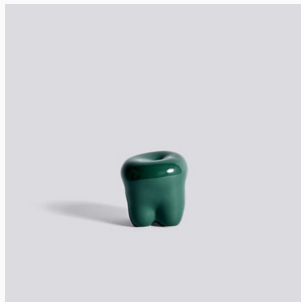

WANG & SÖDERSTRÖM
LITTLE LION SCULPTURE
L10,5 x W4,5 x H8 CM
LIGHT BLUE