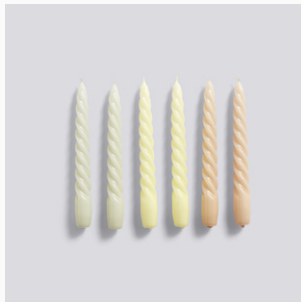

CANDLE SPIRAL / SET OF 6
H19 CM
GREEN, ARCTIC BLUE, TEAL
BURNING TIME / 6 HOURS