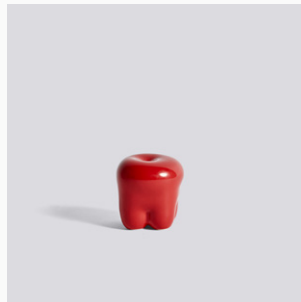

WANG & SÖDERSTRÖM
LITTLE LION SCULPTURE
L10,5 x W4,5 x H8 CM
DARK PINK