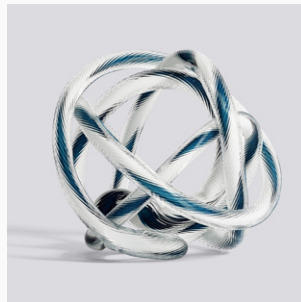

KNOT NO. 2 / S
Ø9 CM
WARM YELLOW

KNOT NO. 2 / S
Ø9 CM
BLACK & WHITE

KNOT NO. 2 / M
Ø15 CM
BLUE STEEL

KNOT NO. 2 / M
Ø15 CM
RED & WHITE

KNOT NO. 2 / L
Ø20 CM
LIGHT GREEN

KNOT NO. 2 / L
Ø20 CM
TEAL & WHITE

TEXTILES AND RUGS