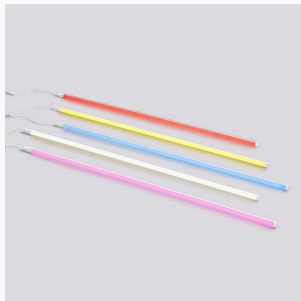

BEAD BASKET
Ø40 x H27 CM
BURGUNDY BASKET WEAVE

BEAD BASKET WITH HANDLE
Ø40 x H32 CM
BLUE DASH

BEAD BASKET WITH HANDLE
Ø40 x H27 CM
RED BASKET WEAVE

BEAD BASKET WITH HANDLE
Ø40 x H30 CM
BURGUNDY CHEVRON

NEON TUBE LED
Ø2,5 x L150 CM
WARM WHITE, RED, ICE BLUE,
PINK, YELLOW