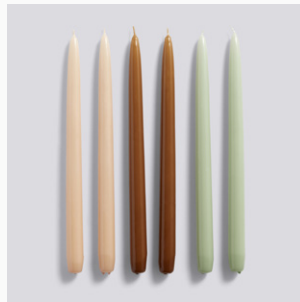

CANDLE SPIRAL / SET OF 6
H19 CM
ICE BLUE, LILAC, APRICOT
BURNING TIME / 6 HOURS