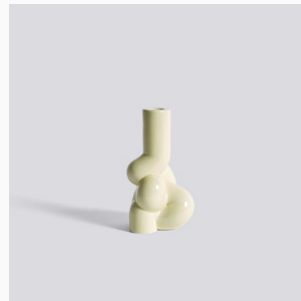

Bead Basket

Fonte is heavy and durable, yet has a slim profile that looks elegant in a windowsill

FORTE CANDLEHOLDER

Design by Inga Sempé

Inspired by the nails used to create Japanese ikebana floral art, Inga Sempé's cast iron Forte Candleholder features an elevated design with protruding spikes on a raised foot. Unique candle compositions can be made by arranging the candles between the spikes, creating elegant displays that counterbalance the rough aesthetic. Forte is available in two different sizes and is ideal for using as a centrepiece or displaying on a windowsill in many different environments.

WANG & SÖDERSTRÖM
LITTLE LION SCULPTURE
L10,5 x W4,5 x H8 CM
LIGHT BLUE

WANG & SÖDERSTRÖM
LITTLE LION SCULPTURE
L10,5 x W4,5 x H8 CM
DARK PINK

WANG & SÖDERSTRÖM
MOGULS SCULPTURE
L11 x W5,5 x H8 CM
LIGHT BEIGE

WANG & SÖDERSTRÖM
MOGULS SCULPTURE
L11 x W5,5 x H8 CM
BURGUNDY

WANG & SÖDERSTRÖM
BELLY BUTTON SCULPTURE
Ø6 x H6,5 CM
GREEN

WANG & SÖDERSTRÖM
BELLY BUTTON SCULPTURE
Ø6 x H6,5 CM
RED

WANG & SÖDERSTRÖM
DOUBLE DONUT DOORSTOP
L14 x W7 x H11,5 CM
PURPLE

WANG & SÖDERSTRÖM
BOULDER BOOKEND
L18,5 x W12,5 x H21,5 CM
IVORY

WANG & SÖDERSTRÖM
COMPLIT CANDLEHOLDER
Ø13,5 x H14,5 CM
IVORY

WANG & SÖDERSTRÖM
SOFT CANDLEHOLDER
Ø9,5 x H18 CM
LAVENDER

WANG & SÖDERSTRÖM
SOFT CANDLEHOLDER
Ø9,5 x H18 CM
SOFT YELLOW