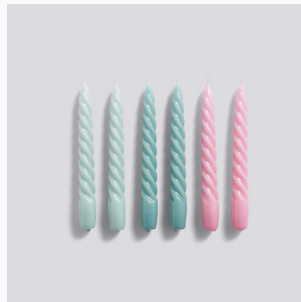

CANDLE SPIRAL / SET OF 6
H19 CM
LILAC, MINT, MIDNIGHT BLUE
BURNING TIME / 6 HOURS