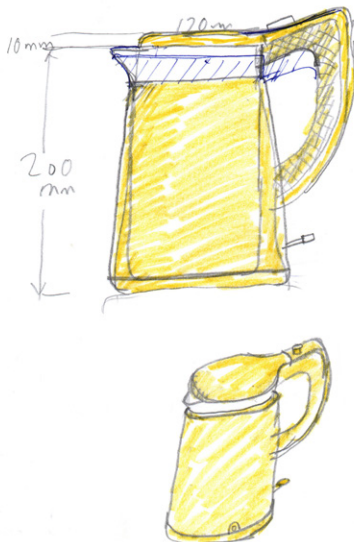

Crafted in durable plastic and stainless steel, it features a generously proportioned handle and easy-to-pour spout. Contains 1.5 litres of water