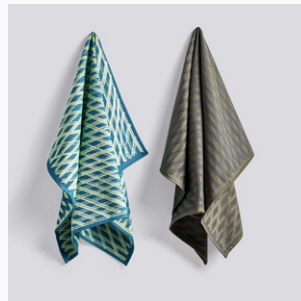

Twist Dish Towel

SOWDEN KETTLE
1,5L
BROWN

SOWDEN KETTLE
1,5L
GREY

SOWDEN KETTLE
1,5L
MINT

SOWDEN KETTLE
1,5L
YELLOW

SOWDEN TOASTER
L37,5 x W15 x H19,5 CM
GREY

SOWDEN TOASTER
L37,5 x W15 x H19,5 CM
YELLOW

SOWDEN TOASTER
L37,5 x W15 x H19,5 CM
BLUE

TEA TOWEL S&B
SET OF 2
L75 x W52 CM
NO. 1 MARKER DIAMOND

TEA TOWEL S&B
SET OF 2
L75 x W52 CM
NO. 2 MARKER DIAMOND

TEA TOWEL S&B
SET OF 2
L75 x W52 CM
NO. 3 MARKER DIAMOND

TEA TOWEL S&B
SET OF 2
L75 x W52 CM
NO. 4 MARKER DIAMOND

TEA TOWEL S&B
SET OF 2
L75 x W52 CM
NO. 5 BALLPOINT SCRIBBLE

TEA TOWEL S&B
SET OF 2
L75 x W52 CM
NO. 6 BALLPOINT SCRIBBLE

TEA TOWEL S&B
SET OF 2
L75 x W52 CM
NO. 7 BALLPOINT SCRIBBLE

TEA TOWEL S&B
SET OF 2
L75 x W52 CM
NO. 8 BALLPOINT SCRIBBLE