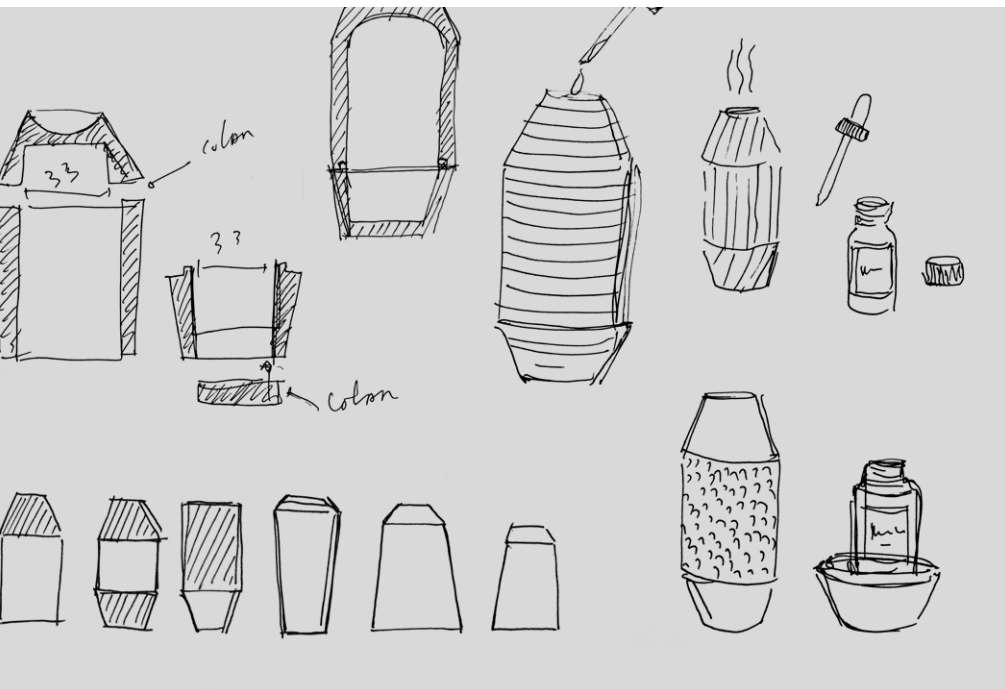

BIAS RUG
L200 x W80 CM
L200 x W140 CM
L240 x W170 CM
LIGHT BLUE

BATHROOM

Equipped with the right accessories, the bathroom can offer a moment of peace and serenity that contributes to well-being. Made in soft, absorbent cotton, Frotté Slippers can bring a taste of weekend luxury into any weekday, while Chim Chim is a clean, contemporary scent diffuser that transforms an environment through a range of scented oils.