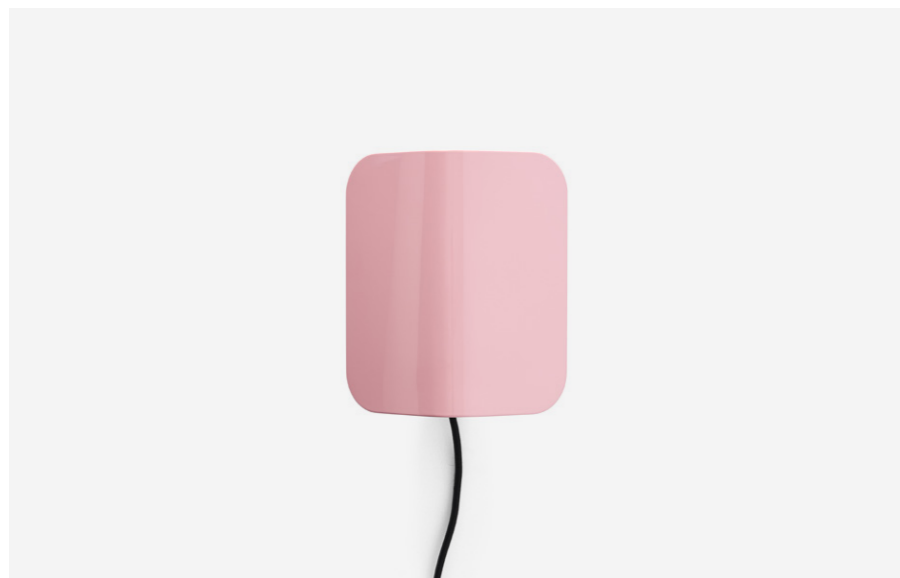

DESIGN BY JOHN TREE

HAY

APEX LAMP COLLECTION

HIGHLIGHTS

- Part of a progressive and technologically advanced lighting collection
- New take on the classic Banker's Light, resulting in a functional yet familiar lamp series
- Featuring a folded steel shade inspired by the silhouette of a peaked roofline
- The series comprises a Clip Lamp, Desk Clip Lamp, Desk Lamp, Table Lamp, Wall Lamp and Floor Lamp
- The colourful steel shade rotates 360 degrees, allowing users to direct light to suit their needs
- The different models cover a multitude of spaces and uses, from the workspace to the bedroom and everywhere in between
- Suitable for both private and office environments

APEX LAMP COLLECTION DESIGN BY JOHN TREE

Taking cues from the classic Banker's Light, British designer John Tree merged archetypal references with his contemporary, colourful sensibility to create the Apex Lamp collection. The folded steel shades create a peaked roofline silhouette, providing the inspiration behind the series' name as well as offering a graphic contrast to the chrome-plated bases.

John Tree

Apex Lamp Collection

The shade is designed to rotate 360 degrees, offering a flexible lighting solution that covers a multitude of spaces and uses.

Colour is used as a key element in the folded steel shades, creating strong and colourful graphic shapes.

APEX DESK LAMP
 Width 16 cm
 Depth 39 cm
 Height 38 cm
 Weight 1,72 kg

APEX TABLE LAMP
 Width 19 cm
 Depth 16 cm
 Height 38 cm
 Weight 1,56 kg

APEX FLOOR LAMP
 Width 22 cm
 Depth 22 cm
 Height 110 cm
 Weight 3,63 kg