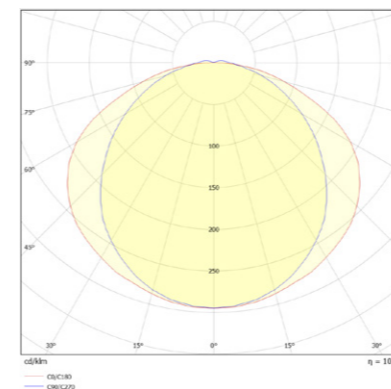

TECHNICAL SPECIFICATION

RECOMMENDED LIGHT SOURCE
LED E14, 5-8W (max. 8W), 500-800lm, 2700-3000K warm white
Bulb not included

DIMMABLE
No

POWER SUPPLY
220-240V AC at 50/60Hz

IP
20

CORD LENGTH
200 cm
240 cm | Apex Floor Lamp

SWITCH
Inline switch
Inline floor switch | Apex Floor Lamp