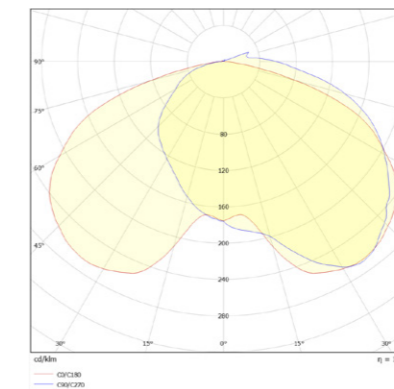

TECHNICAL SPECIFICATION

RECOMMENDED LIGHT SOURCE
LED E14, 5-8W (max. 8W), 500-800lm, 2700-3000K warm white
Bulb not included

DIMMABLE
No

POWER SUPPLY
220-240V AC at 50/60Hz

IP
20

CORD LENGTH
200 cm
240 cm | Apex Floor Lamp

SWITCH
Inline switch
Inline floor switch | Apex Floor Lamp