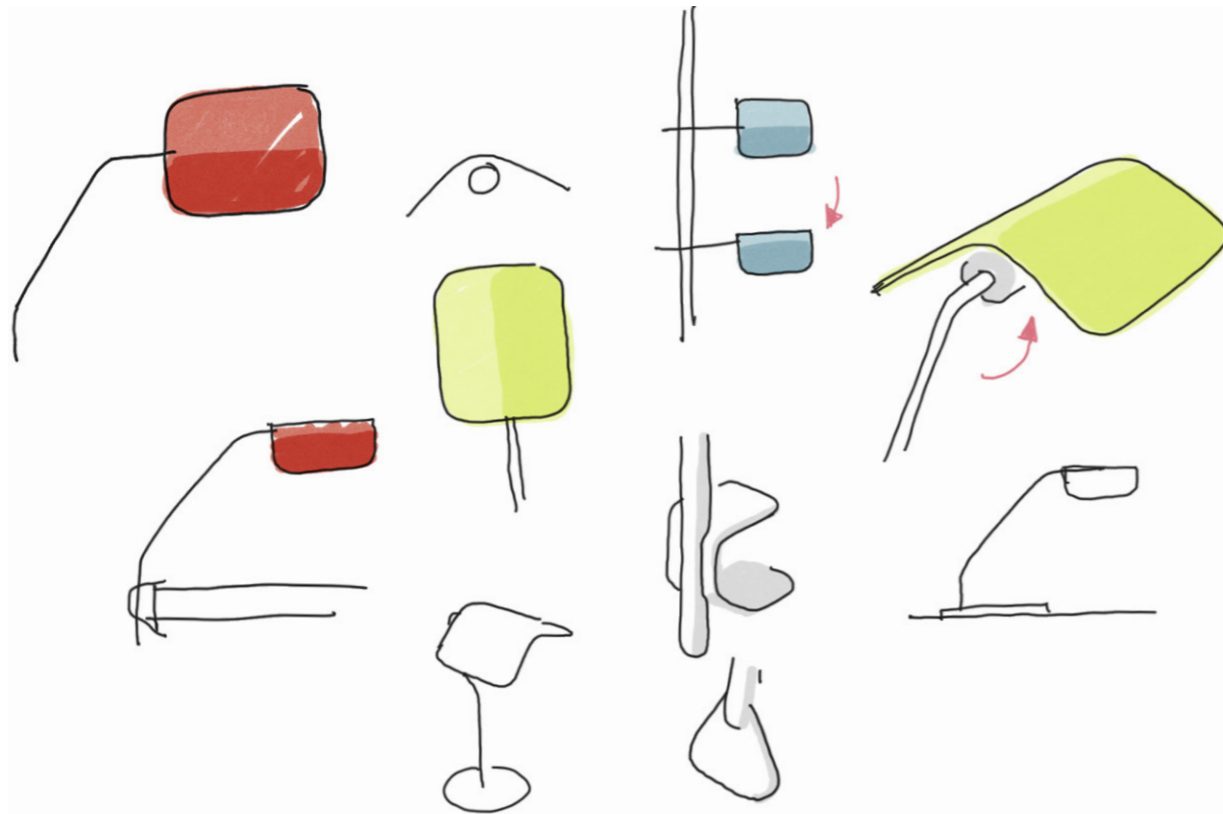

DESIGN BY JOHN TREE

HAY

APEX LAMP COLLECTION

HIGHLIGHTS

- Part of a progressive and technologically advanced lighting collection
- New take on the classic Banker's Light, resulting in a functional yet familiar lamp series
- Featuring a folded steel shade inspired by the silhouette of a peaked roofline
- The series comprises a Clip Lamp, Desk Clip Lamp, Desk Lamp, Table Lamp, Wall Lamp and Floor Lamp
- The colourful steel shade rotates 360 degrees, allowing users to direct light to suit their needs
- The different models cover a multitude of spaces and uses, from the workspace to the bedroom and everywhere in between
- Suitable for both private and office environments

APEX LAMP COLLECTION DESIGN BY JOHN TREE

Taking cues from the classic Banker's Light, British designer John Tree merged archetypal references with his contemporary, colourful sensibility to create the Apex Lamp collection. The folded steel shades create a peaked roofline silhouette, providing the inspiration behind the series' name as well as offering a graphic contrast to the chrome-plated bases.

The series comprises the Clip Lamp, Desk Clip Lamp, Desk Lamp, Table Lamp, Wall Lamp and Floor Lamp with the different models covering a multitude of spaces and uses, from the workspace to the bedroom and everywhere in between. All variants are available in different colour options.

John Tree

Apex Lamp Collection

The shade is designed to rotate 360 degrees, offering a flexible lighting solution that covers a multitude of spaces and uses.

Colour is used as a key element in the folded steel shades, creating strong and colourful graphic shapes.