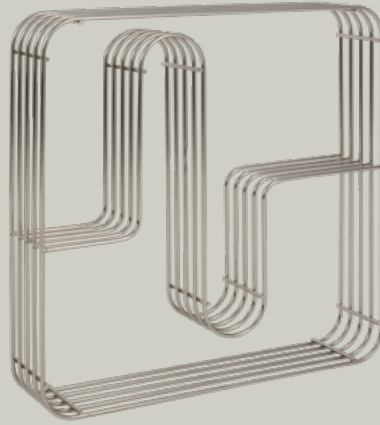

AYTM

CURVA SQUARE DISPLAY SHELF

Product sheet

SPECIFICATIONS

<i>PRODUCT TYPE</i>	Display shelf
<i>PRODUCT NAME</i>	CURVA
<i>COLOURS</i>	Gold
	Silver
	Black
	Taupe
<i>DIMENSION</i>	L45,5 x W8,9 x H45,5 cm
<i>WEIGHT</i>	2,4 kg
<i>MATERIAL</i>	Steel with brass plating (gold)
	Steel with chrome plating (silver)
	Steel with powder coating
<i>QUANTITY PER PARCEL</i>	1
<i>PACKAGING DIMENSIONS</i>	L48 x W10 x H48 cm
<i>PACKAGING WEIGHT</i>	3 kg

Diverse design: Turn the display shelf upside down for another visual effect of the shelf

VARIATIONS

BLACK
Art. No.
510580050081

GOLD
Art. No.
510580005081

TAUPE
Art. No.
510580044081

SILVER
Art. No.
510580004081

(Avoid scraping or rubbing the powder coating with an abrasive cloth that could damage or remove the coating from the surface)

STORYTELLING

CURVA SQUARE DISPLAY SHELF / BY AYTM DESIGN TEAM

CURVA square display shelf embodies modern elegance at its finest. Inspired by the graceful curves of ocean waves, CURVA display shelf captures the essence of a peaceful summer day. Its sleek, minimalist design incorporates divided compartments that harmoniously blend form with function. This provides elegant storage solutions in the kitchen, for coffee and spices, living room, for cozy and personal treasures, and bathroom, for moisturizers and towels.