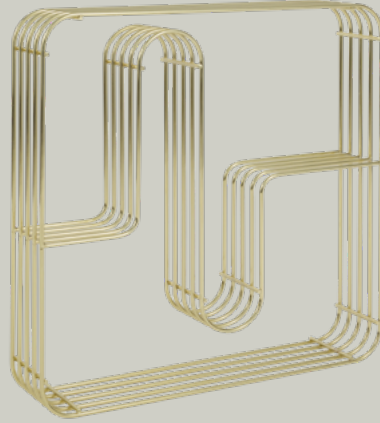

AYTM

CURVA SQUARE DISPLAY SHELF

Product sheet

SPECIFICATIONS

<i>PRODUCT TYPE</i>	Display shelf
<i>PRODUCT NAME</i>	CURVA
<i>COLOURS</i>	Gold
	Silver
	Black
	Taupe
<i>DIMENSION</i>	L45,5 x W8,9 x H45,5 cm
<i>WEIGHT</i>	2,4 kg
<i>MATERIAL</i>	Steel with brass plating (gold)
	Steel with chrome plating (silver)
	Steel with powder coating
<i>QUANTITY PER PARCEL</i>	1
<i>PACKAGING DIMENSIONS</i>	L48 x W10 x H48 cm
<i>PACKAGING WEIGHT</i>	3 kg

Diverse design: Turn the display shelf upside down for another visual effect of the shelf

VARIATIONS

BLACK
Art. No.
510580050081

GOLD
Art. No.
510580005081

TAUPE
Art. No.
510580044081

SILVER
Art. No.
510580004081

(Avoid scraping or rubbing the powder coating with an abrasive cloth that could damage or remove the coating from the surface)

STORYTELLING

CURVA SQUARE DISPLAY SHELF / BY AYTM DESIGN TEAM

CURVA square display shelf embodies modern elegance at its finest. Inspired by the graceful curves of ocean waves, CURVA display shelf captures the essence of a peaceful summer day. Its sleek, minimalist design incorporates divided compartments that harmoniously blend form with function. This provides elegant storage solutions in the kitchen, for coffee and spices, living room, for cozy and personal treasures, and bathroom, for moisturizers and towels.