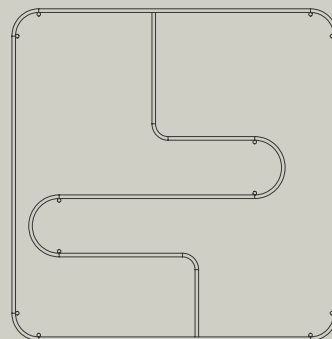

AYTM

CURVA SQUARE DISPLAY SHELF

Product sheet

SPECIFICATIONS

<i>PRODUCT TYPE</i>	Display shelf
<i>PRODUCT NAME</i>	CURVA
<i>COLOURS</i>	Gold
	Silver
	Black
	Taupe
<i>DIMENSION</i>	L45,5 x W8,9 x H45,5 cm
<i>WEIGHT</i>	2,4 kg
<i>MATERIAL</i>	Steel with brass plating (gold)
	Steel with chrome plating (silver)
	Steel with powder coating
<i>QUANTITY PER PARCEL</i>	1
<i>PACKAGING DIMENSIONS</i>	L48 x W10 x H48 cm
<i>PACKAGING WEIGHT</i>	3 kg

Diverse design: Turn the display shelf upside down for another visual effect of the shelf

VARIATIONS

BLACK
Art. No.
510580050081

GOLD
Art. No.
510580005081

TAUPE
Art. No.
510580044081

SILVER
Art. No.
510580004081