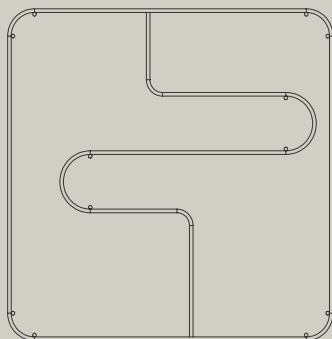

AYTM

CURVA SQUARE DISPLAY SHELF

Product sheet

SPECIFICATIONS

<i>PRODUCT TYPE</i>	Display shelf
<i>PRODUCT NAME</i>	CURVA
<i>COLOURS</i>	Gold
	Silver
	Black
	Taupe
<i>DIMENSION</i>	L45,5 x W8,9 x H45,5 cm
<i>WEIGHT</i>	2,4 kg
<i>MATERIAL</i>	Steel with brass plating (gold)
	Steel with chrome plating (silver)
	Steel with powder coating
<i>QUANTITY PER PARCEL</i>	1
<i>PACKAGING DIMENSIONS</i>	L48 x W10 x H48 cm
<i>PACKAGING WEIGHT</i>	3 kg

Diverse design: Turn the display shelf upside down for another visual effect of the shelf

VARIATIONS

BLACK
Art. No.
510580050081

GOLD
Art. No.
510580005081

TAUPE
Art. No.
510580044081

SILVER
Art. No.
510580004081