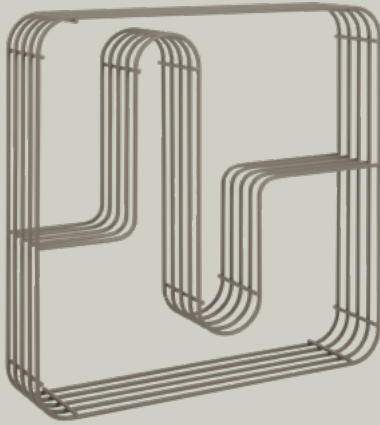

AYTM

CURVA SQUARE DISPLAY SHELF

Product sheet

SPECIFICATIONS

<i>PRODUCT TYPE</i>	Display shelf
<i>PRODUCT NAME</i>	CURVA
<i>COLOURS</i>	Gold
	Silver
	Black
	Taupe
<i>DIMENSION</i>	L45,5 x W8,9 x H45,5 cm
<i>WEIGHT</i>	2,4 kg
<i>MATERIAL</i>	Steel with brass plating (gold)
	Steel with chrome plating (silver)
	Steel with powder coating
<i>QUANTITY PER PARCEL</i>	1
<i>PACKAGING DIMENSIONS</i>	L48 x W10 x H48 cm
<i>PACKAGING WEIGHT</i>	3 kg

Diverse design: Turn the display shelf upside down for another visual effect of the shelf

VARIATIONS

BLACK
Art. No.
510580050081

GOLD
Art. No.
510580005081

TAUPE
Art. No.
510580044081

SILVER
Art. No.
510580004081