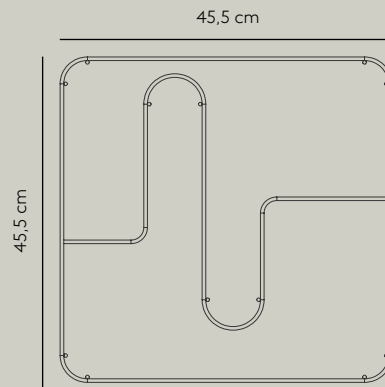

AYTM

CURVA SQUARE DISPLAY SHELF

Product sheet

SPECIFICATIONS

<i>PRODUCT TYPE</i>	Display shelf
<i>PRODUCT NAME</i>	CURVA
<i>COLOURS</i>	Gold
	Silver
	Black
	Taupe
<i>DIMENSION</i>	L45,5 x W8,9 x H45,5 cm
<i>WEIGHT</i>	2,4 kg
<i>MATERIAL</i>	Steel with brass plating (gold)
	Steel with chrome plating (silver)
	Steel with powder coating
<i>QUANTITY PER PARCEL</i>	1
<i>PACKAGING DIMENSIONS</i>	L48 x W10 x H48 cm
<i>PACKAGING WEIGHT</i>	3 kg