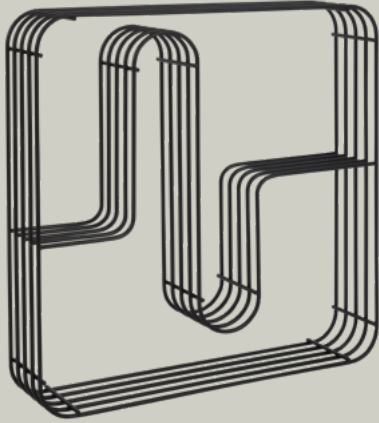

AYTM

CURVA SQUARE DISPLAY SHELF

Product sheet

SPECIFICATIONS

<i>PRODUCT TYPE</i>	Display shelf
<i>PRODUCT NAME</i>	CURVA
<i>COLOURS</i>	Gold
	Silver
	Black
	Taupe
<i>DIMENSION</i>	L45,5 x W8,9 x H45,5 cm
<i>WEIGHT</i>	2,4 kg
<i>MATERIAL</i>	Steel with brass plating (gold)
	Steel with chrome plating (silver)
	Steel with powder coating
<i>QUANTITY PER PARCEL</i>	1
<i>PACKAGING DIMENSIONS</i>	L48 x W10 x H48 cm
<i>PACKAGING WEIGHT</i>	3 kg

Diverse design: Turn the display shelf upside down for another visual effect of the shelf

VARIATIONS

BLACK
Art. No.
510580050081

GOLD
Art. No.
510580005081

TAUPE
Art. No.
510580044081

SILVER
Art. No.
510580004081