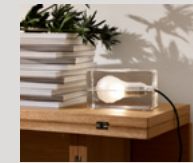

Block Lamp

Article No.:
1260—0100

Dimensions:
16×10×9 cm, 3 kg
(6.25"×4"×3.5", 6.6 lbs)

Material:
Cast glass blocks,
textile cord with plug
and lamp holder.

Other:
E14 socket. LED bulb
included (US market:
incandescent light bulb
included). EU & US
standard available.

Country of Origin:
China.

Prices (ex. VAT):
SEK 1596,- / NOK 1640,-
EUR 178,- / GBP 156.5,-

Article No.:
1260—1000

Dimensions:
16×10×9 cm, 3 kg
(6.25"×4"×3.5", 6.6 lbs)

Material:
Cast glass blocks,
textile cord with plug
and lamp holder.

Other:
E14 socket. LED bulb
included (US market:
incandescent light bulb
included). EU & US
standard available.

Country of Origin:
China.

Prices (ex. VAT):
SEK 1596,- / NOK 1640,-
EUR 178,- / GBP 156.5,-

Article No.:
1115—0000

Dimensions:
12×7.5×7 cm, 2 kg
(4.75"×3"×2.75", 4.4 lbs)

Material:
Cast glass blocks,
textile cord with plug
and lamp holder.

Other:
E10 socket.
LED bulb included.

Country of Origin:
China.

Prices (ex. VAT):
SEK 1132,- / NOK 1154,-
EUR 125,- / GBP 110,-

Retail Images*

BLOCK LAMP

Image 02

BLOCK LAMP MINI

* Design House Stockholm recommend the following images in their assigned order to function as e-commerce images.