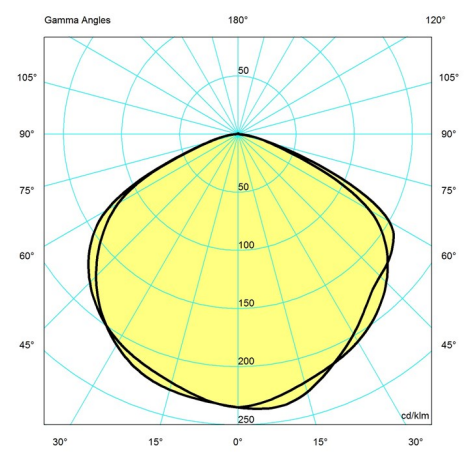

# Light distribution diagrams

Cartesian

Isolux

Polar

## Data specifications

Colour	<b>Black</b>	Length	<b>318</b>
Width	<b>145</b>	Height	<b>180</b>
Built-in Height	-	IP class	<b>20</b>
Class	<b>II</b>	Net Weight	<b>0.8</b>
Standby (W)	-	Power Factor (P = 100 % / P = 50 %)	-
Inrush Current	-	Light source	<b>1x20W E14</b>
Kelvin	-	CRI	-
SDCM	-	Lumen	-
Watt	-	Efficacy	-
Light control	-	Min. Dim Level (%)	-
UGR Transversal / Axial	<b>21.4/20.9</b>	L80B50 (hours)	-
Driver life	-		