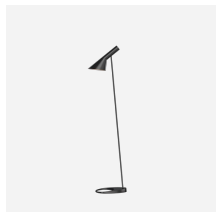

# AJ Wall

AJ Wall - 5743150458

The fixture emits downward directed light. The angle of the shade and rotation can be adjusted to optimize light distribution. The shade is painted white on the inside to ensure a soft comfortable light.

## Product family

AJ Mini Table

AJ Royal

AJ Table

AJ Floor

AJ 50 Wall