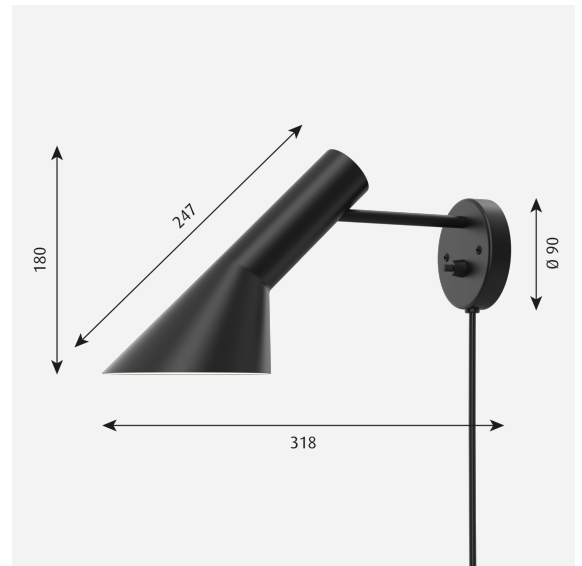

Product info

Environmental Product Specification

This product is compliant with the requirements contained in the European Directives, RoHS Directive 2011/65 and 2015/863. This product is designed so that 100% of the product can be disassembled and reused.

Information

The white version is supplied with a white cable. The other versions are supplied with a black cable.

Mounting

Mounting with cord and plug or for hardwiring. With cord: Cord with plug. Cord length: 2.4m. Light control: On/off switch on wall box. Without cord for hardwiring: Wall bracket for mounting on wall. Light control: Two options. Either with on/off switch on wall box or without switch on wall box with turn on/off at main switch

Finish

Stainless Steel, polished. White, Black, Aubergine, Dark Green, Dark Grey, Light Grey, Midnight Blue, Pale Petroleum, Rusty Red, Yellow Ochre, wet painted.

Materials

Shade: Spun steel or stainless steel. Wall box: Spun steel or deep drawn stainless steel. Arm: Steel or stainless steel.

Sizes and weights

Width x Height x Length (mm) | 145 x 180 x 318 Max 1.1 kg

Class

Ingress protection IP20. With cord and plug: Electric shock protection II. For hardwiring: Electric shock protection I.

Light source

1x20W E14

Information

The white version is supplied with a white cable. The other versions are supplied with a black cable.

Product family