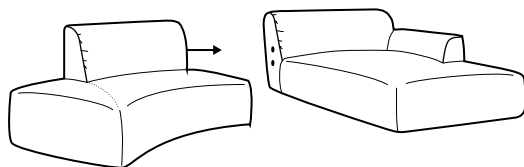

STD standard

LUX lux

COVERS

LCV loose with velcro

SPECIAL

modular system

footstool 95x74

footstool 107x95

set 1

armchair wide left + armchair wide right

set 2

2 seater round left + 2 seater round right

set 3 right / or left

bench round left / or right + armchair wide without armrests + chaiselongue right / or left

set 4 right / or left

bench round large left / or right + chaiselongue wide right / or left

modular system

elements of modular system

armchair
left / or right

armchair
without armrests

armchair wide
left / or right

armchair wide
without armrests

2 seater left / or right

2 seater round left / or right

2,5 seater left / or right

corner 90°

bench right / or left

bench round
right / or left

bench round large
right / or left