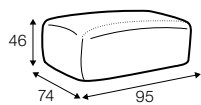

STD standard

LUX lux

COVERS

LCV loose with velcro

SPECIAL

modular system

footstool 95x74

footstool 107x95

set 1

armchair wide left + armchair wide right

set 2

2 seater round left + 2 seater round right

set 3 right / or left

bench round left / or right + armchair wide without armrests + chaiselongue right / or left