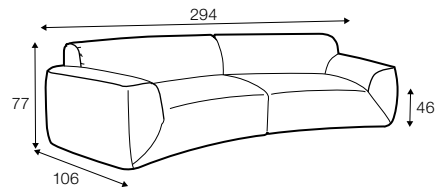

STD standard

LUX lux

COVERS

LCV loose with velcro

SPECIAL

modular system

footstool 95x74

footstool 107x95

set 1

armchair wide left + armchair wide right

set 2

2 seater round left + 2 seater round right

set 3 right / or left

bench round left / or right + armchair wide without armrests + chaiselongue right / or left