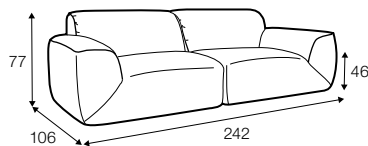

STD standard

LUX lux

COVERS

LCV loose with velcro

SPECIAL

modular system

footstool 95x74

footstool 107x95

set 1

armchair wide left + armchair wide right

set 2

2 seater round left + 2 seater round right

set 3 right / or left

bench round left / or right + armchair wide without armrests + chaiselongue right / or left