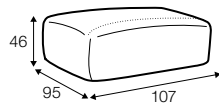

STD standard

LUX lux

COVERS

LCV loose with velcro

SPECIAL

modular system

footstool 95x74

footstool 107x95

set 1

armchair wide left + armchair wide right

set 2

2 seater round left + 2 seater round right

set 3 right / or left

bench round left / or right + armchair wide without armrests + chaiselongue right / or left