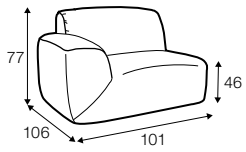

STD standard

LUX lux

COVERS

LCV loose with velcro

SPECIAL

modular system

footstool 95x74

footstool 107x95

set 1

armchair wide left + armchair wide right

set 2

2 seater round left + 2 seater round right

set 3 right / or left

bench round left / or right + armchair wide without armrests + chaiselongue right / or left

set 4 right / or left

bench round large left / or right + chaiselongue wide right / or left

modular system

elements of modular system

armchair
left / or right

armchair
without armrests

armchair wide
left / or right