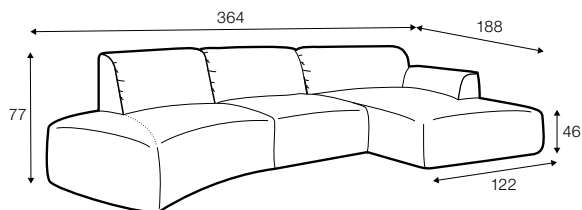

STD standard

LUX lux

COVERS

LCV loose with velcro

SPECIAL

modular system

footstool 95x74

footstool 107x95

set 1

armchair wide left + armchair wide right

set 2

2 seater round left + 2 seater round right

set 3 right / or left

bench round left / or right + armchair wide without armrests + chaiselongue right / or left