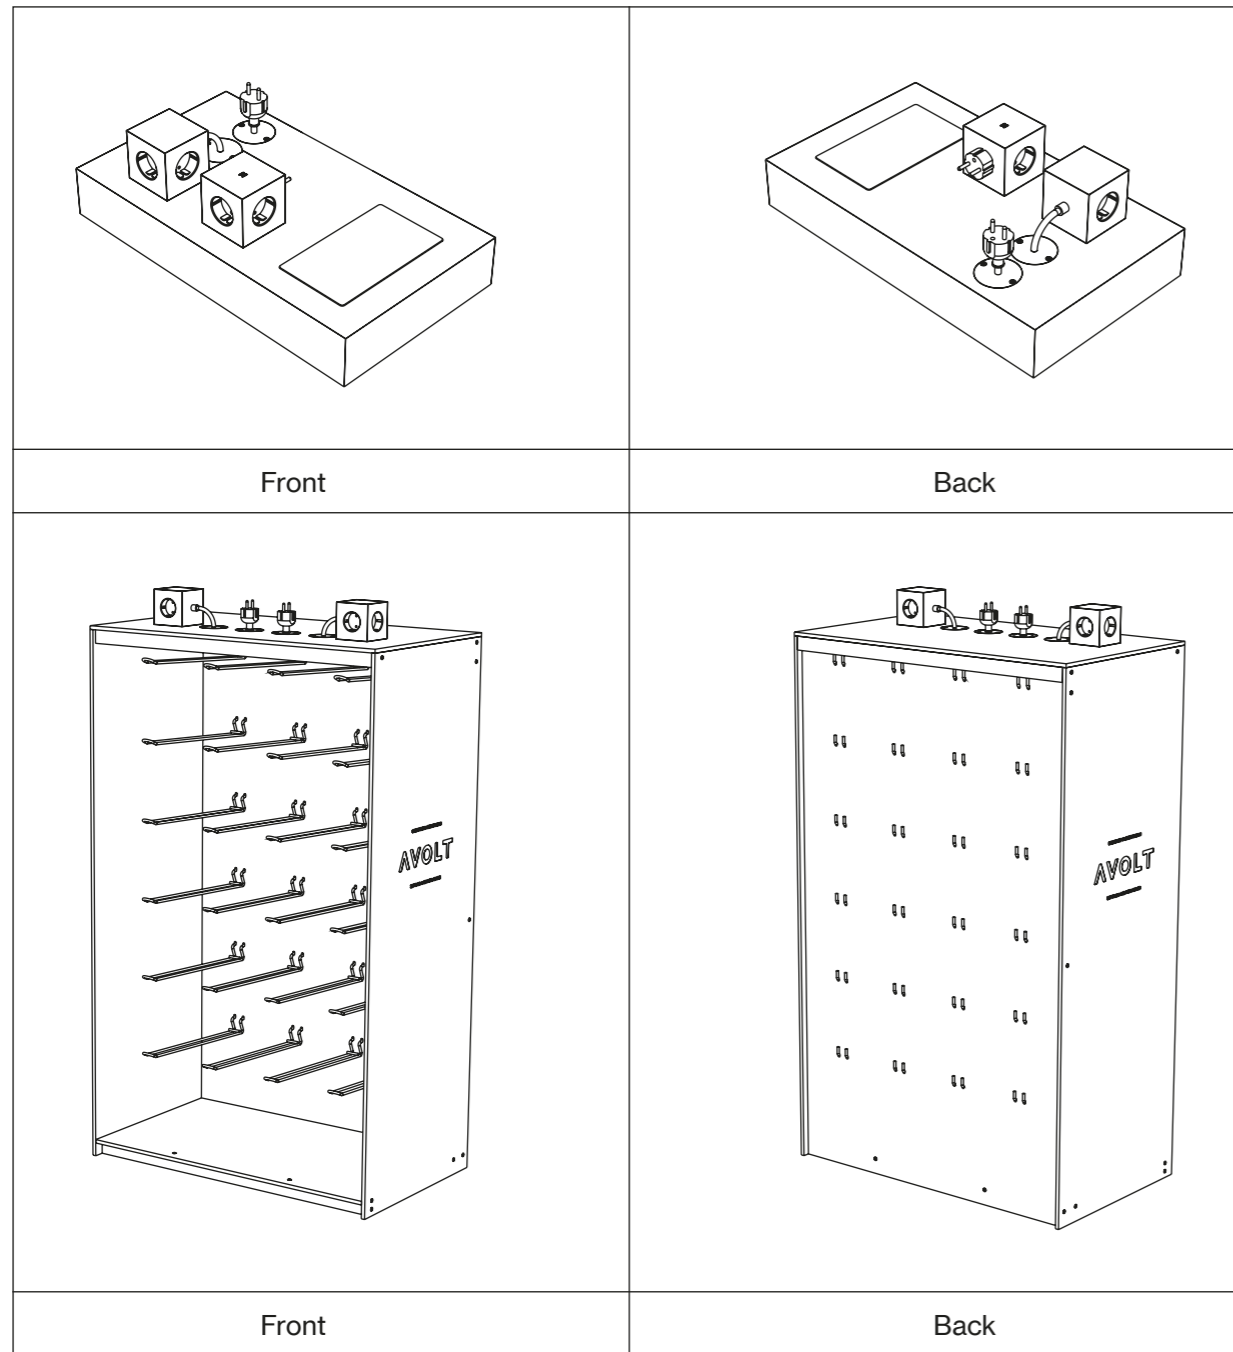

AVOLT x 29CM KOREA

Limited Square 1 in Cloudy Blue

29CM Store Seoul

AVOLT x ZARA HOME

DISPLAY STAND

RESELLER TABLE TOP AND FLOOR VERSION

Available upon request

Jacobsen Plus Denmark