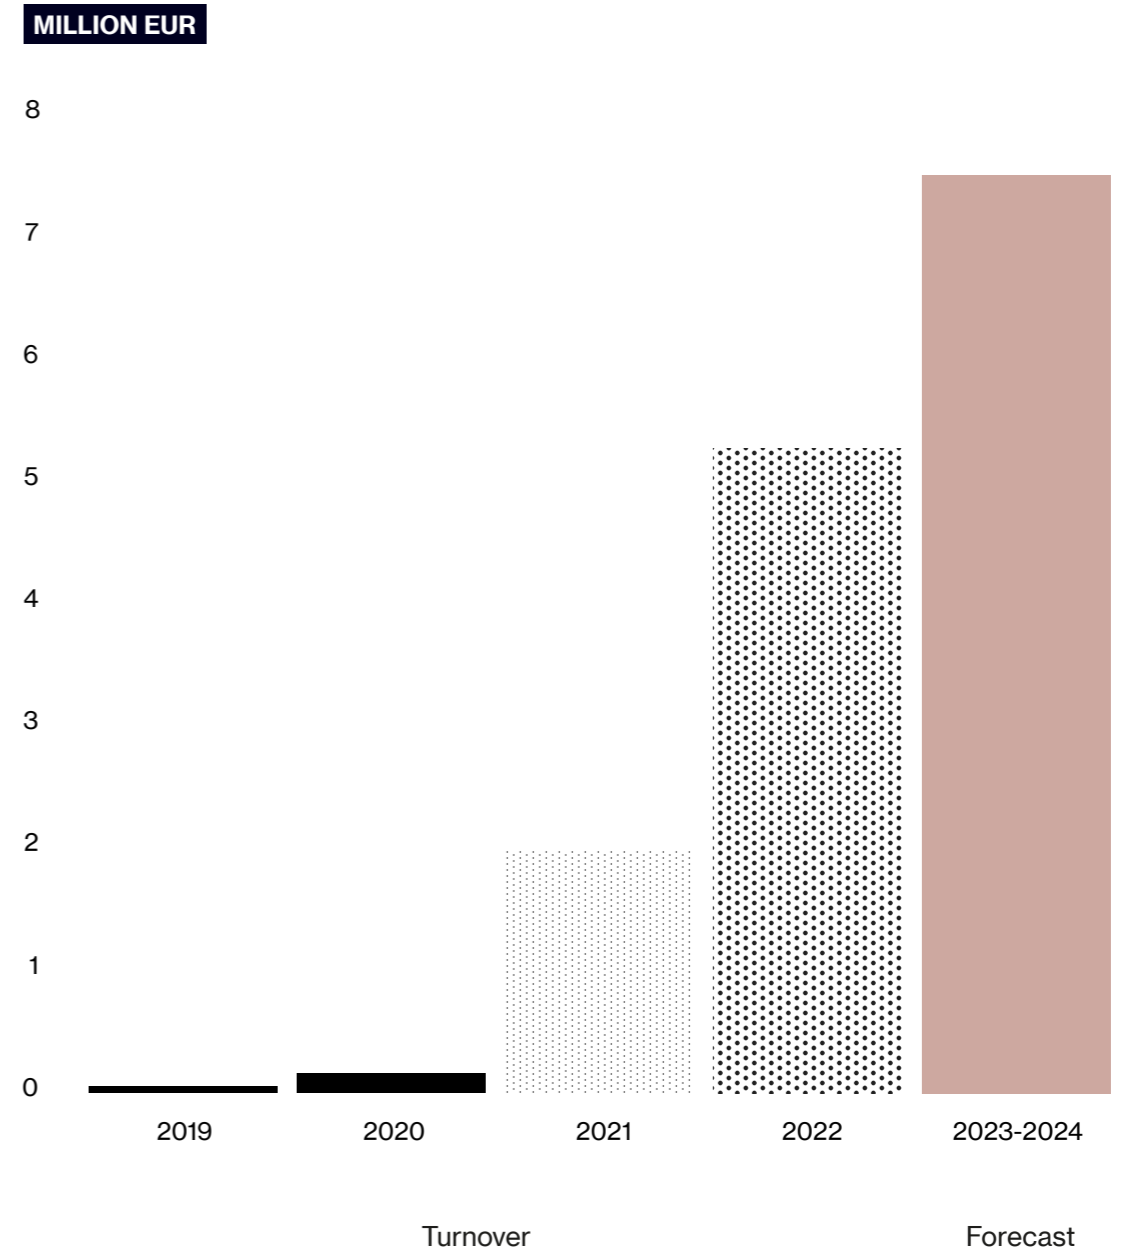

SEB

SWEDISH
STOCKINGS

Electrolux

Örsjö and AVOLT conference room

IKEA HQ Malmö

Established markets Launching soon

Setting a new
standard for homes, offices,
& public spaces.

More than 250.000 pieces of Square 1 sold in 2022.