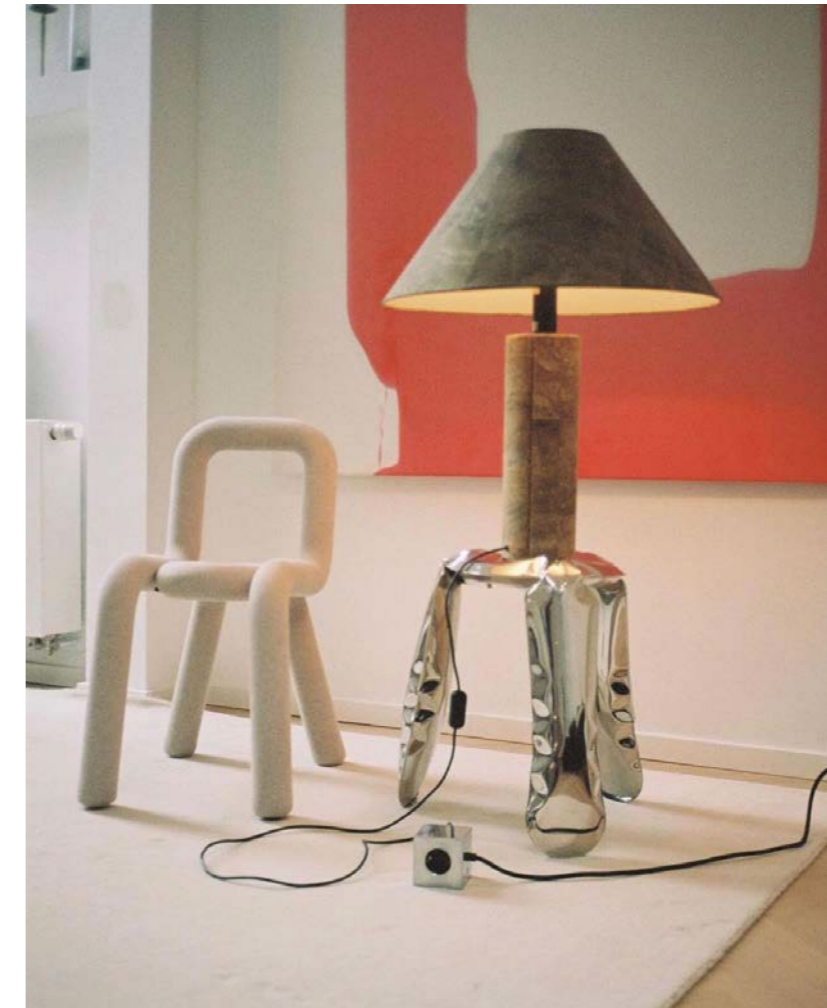

AVOLT x ZARA HOME