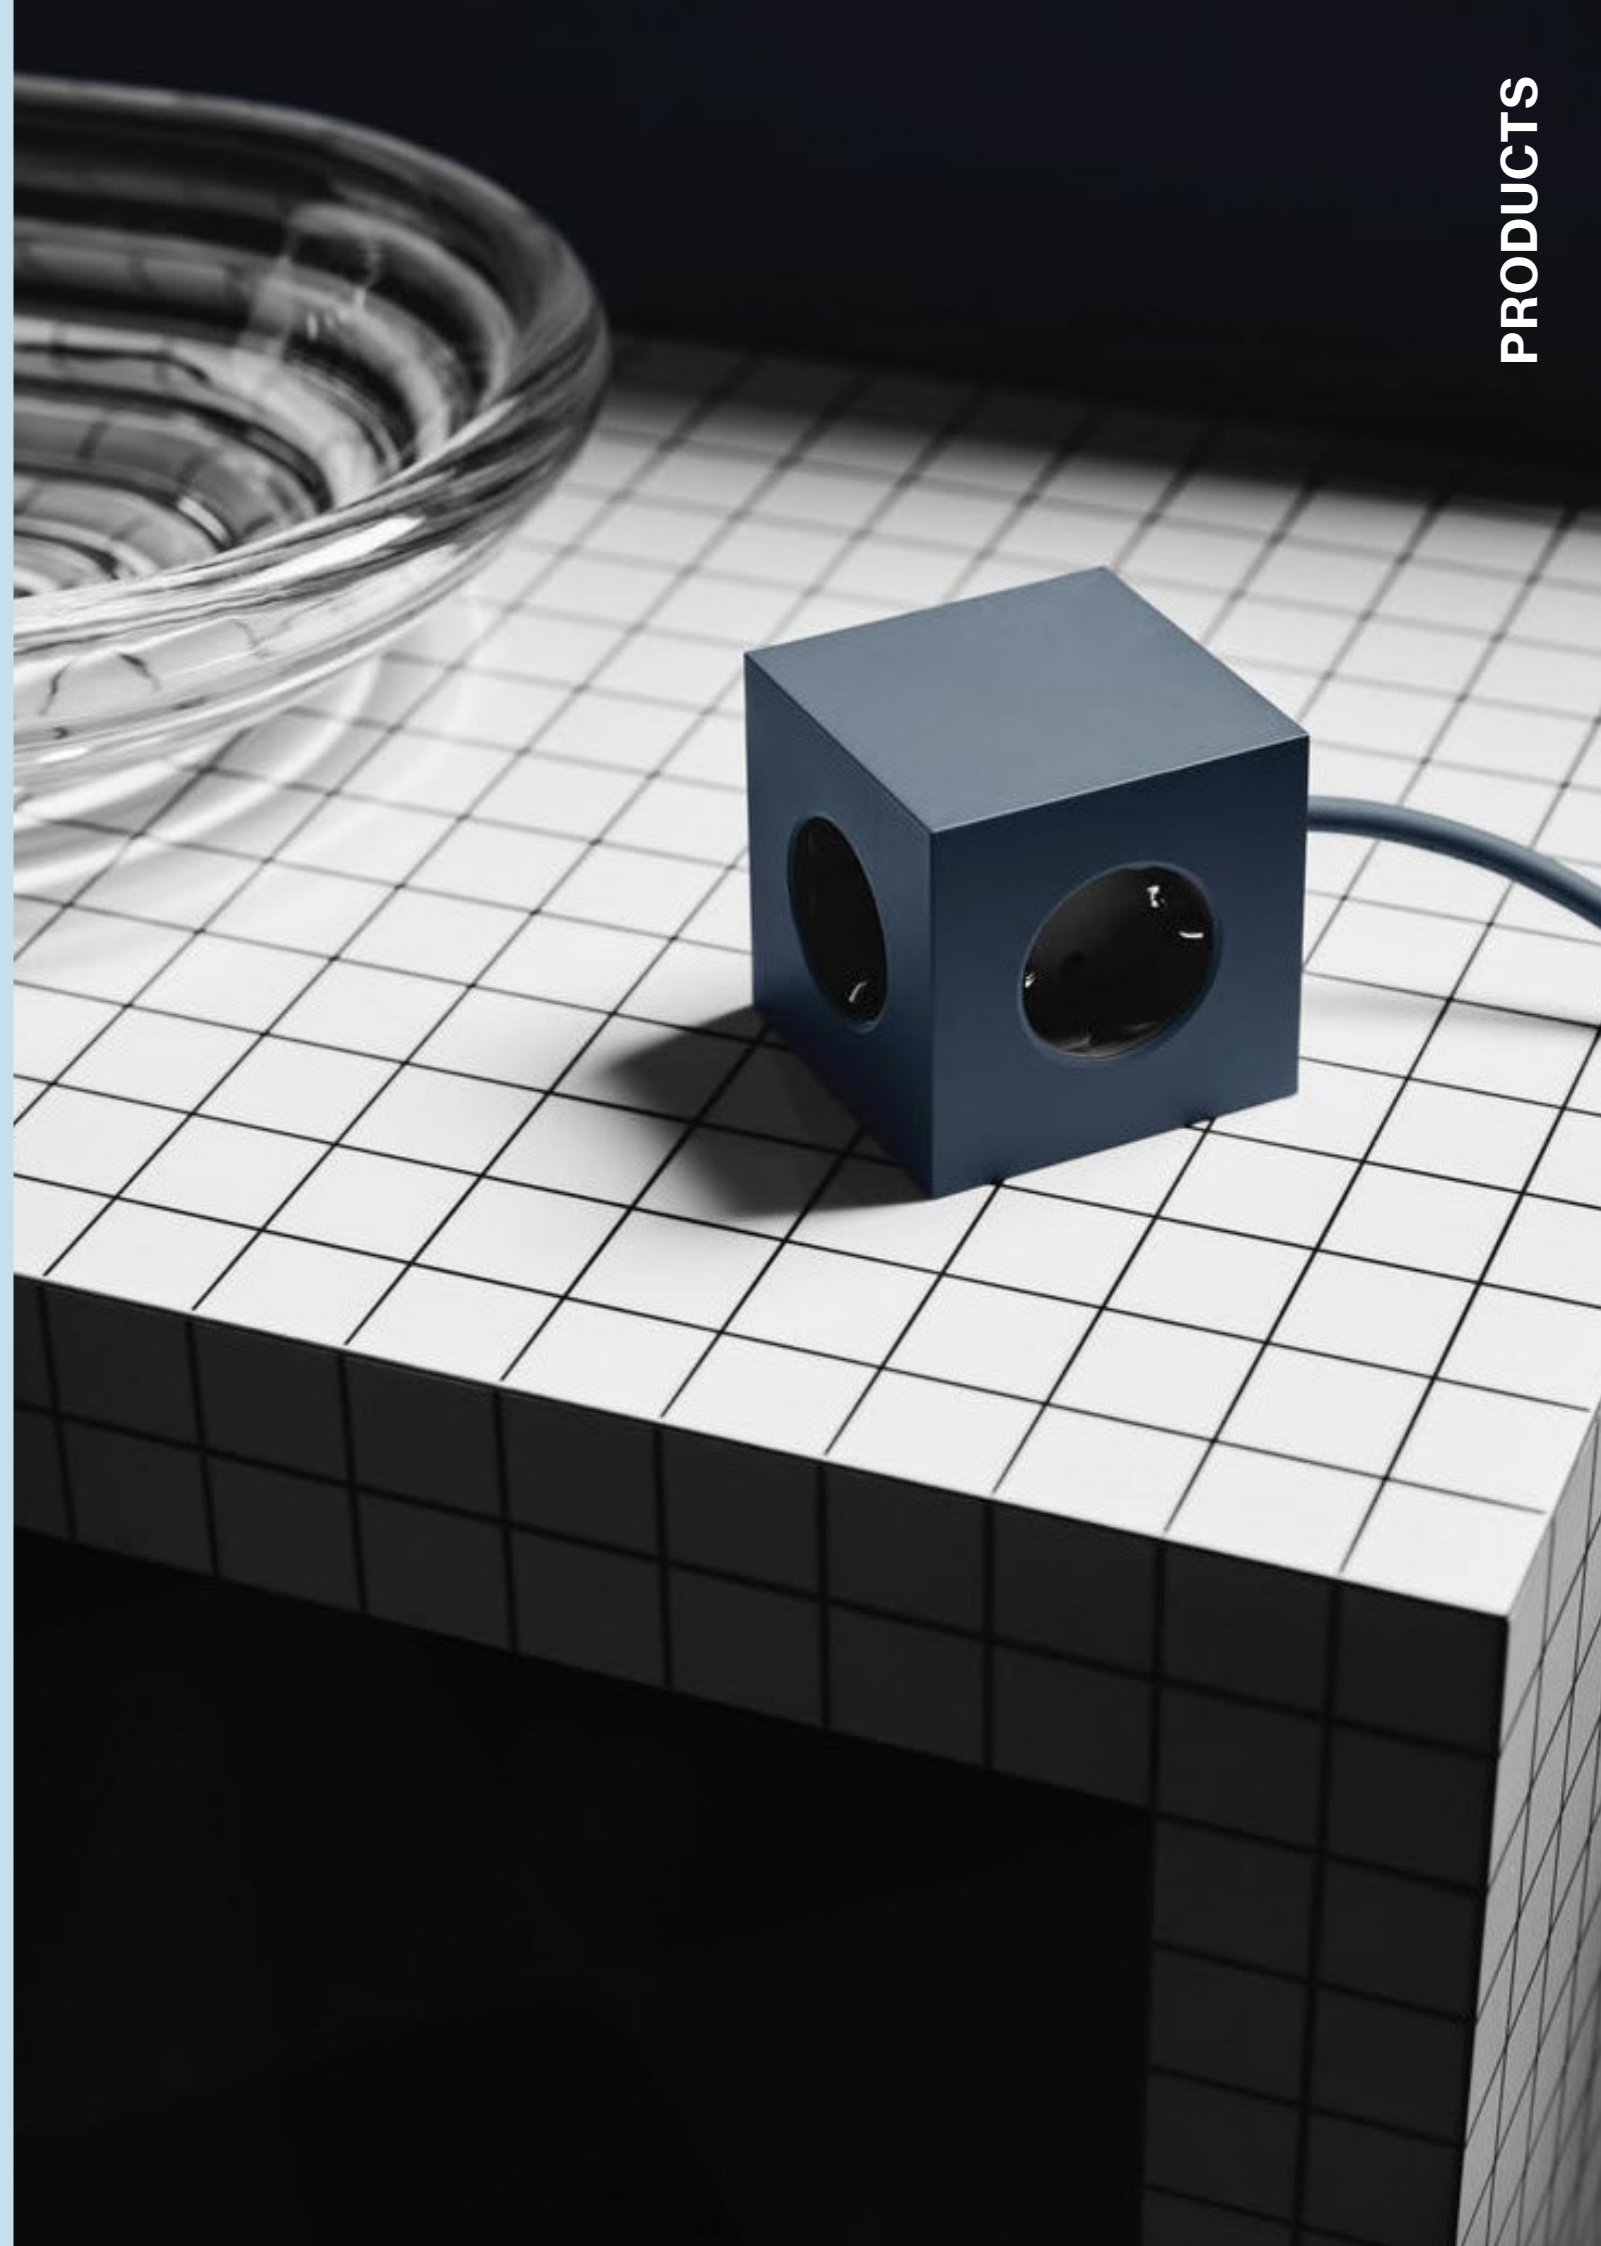

Square 1

The mother of all shapes.