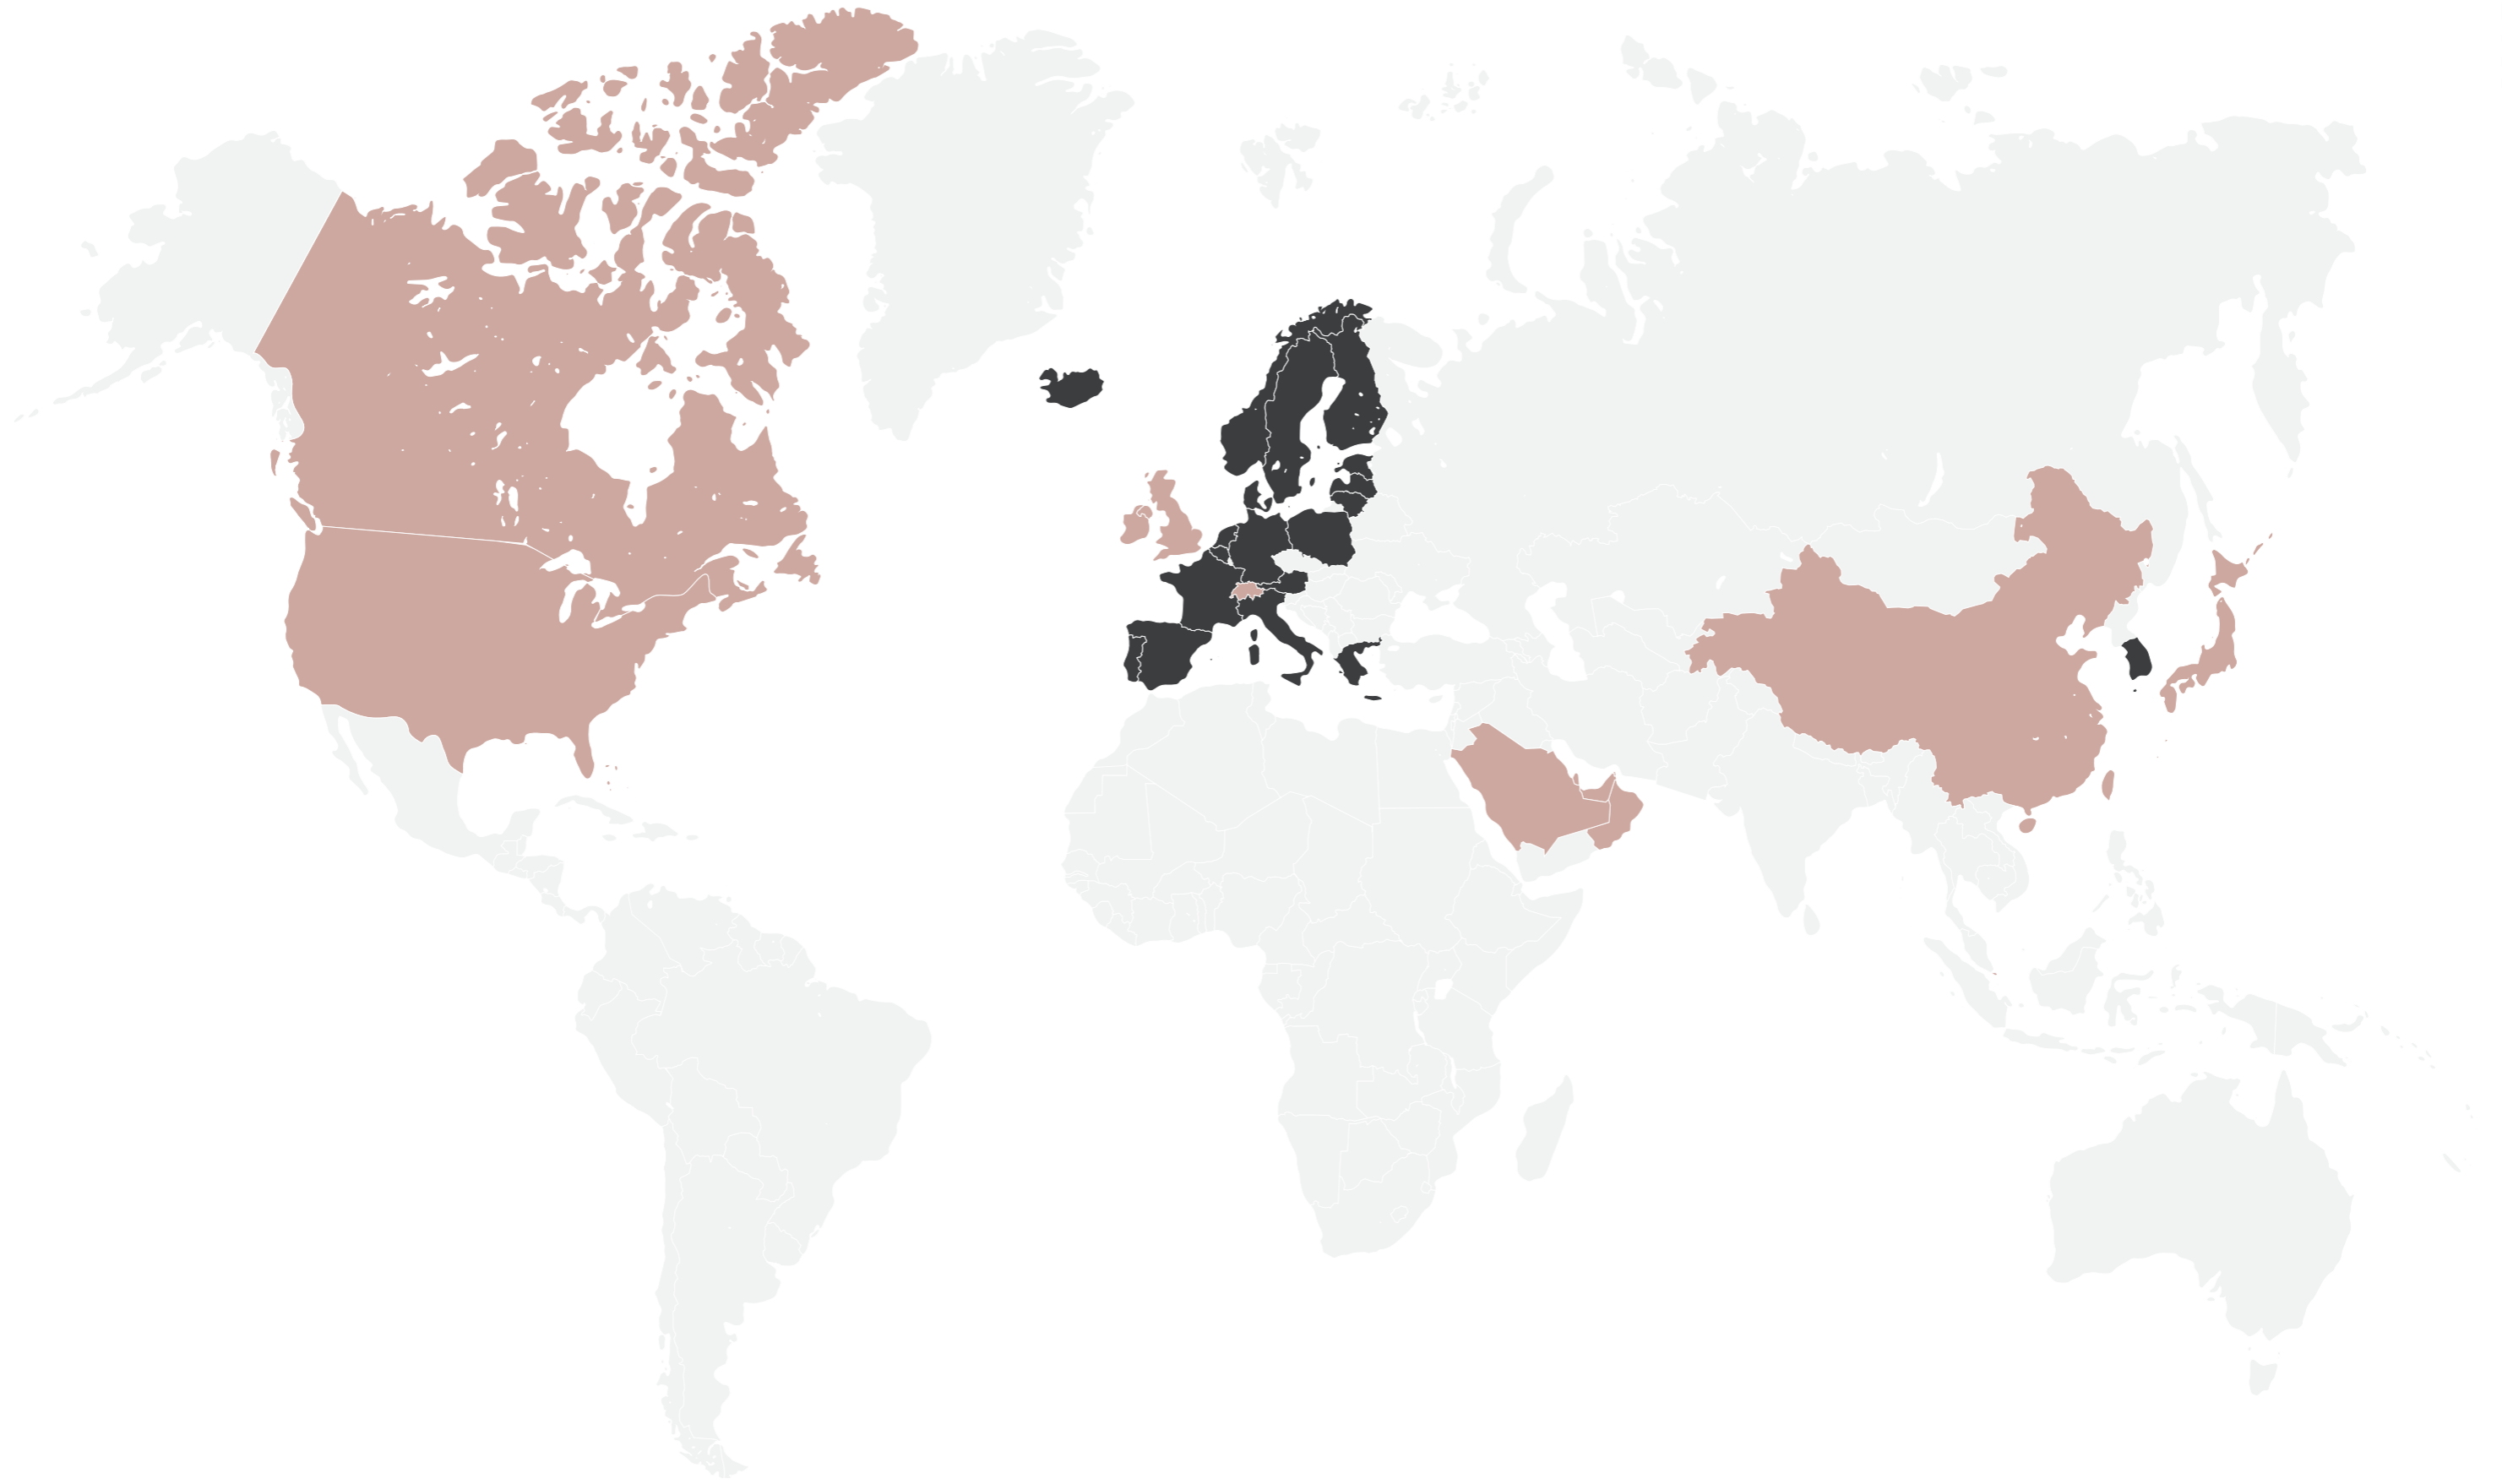

SEB

SWEDISH
STOCKINGS

Electrolux

Örsjö and AVOLT conference room

IKEA HQ Malmö

Established markets Launching soon

Setting a new
standard for homes, offices,
& public spaces.

More than 250.000 pieces of Square 1 sold in 2022.