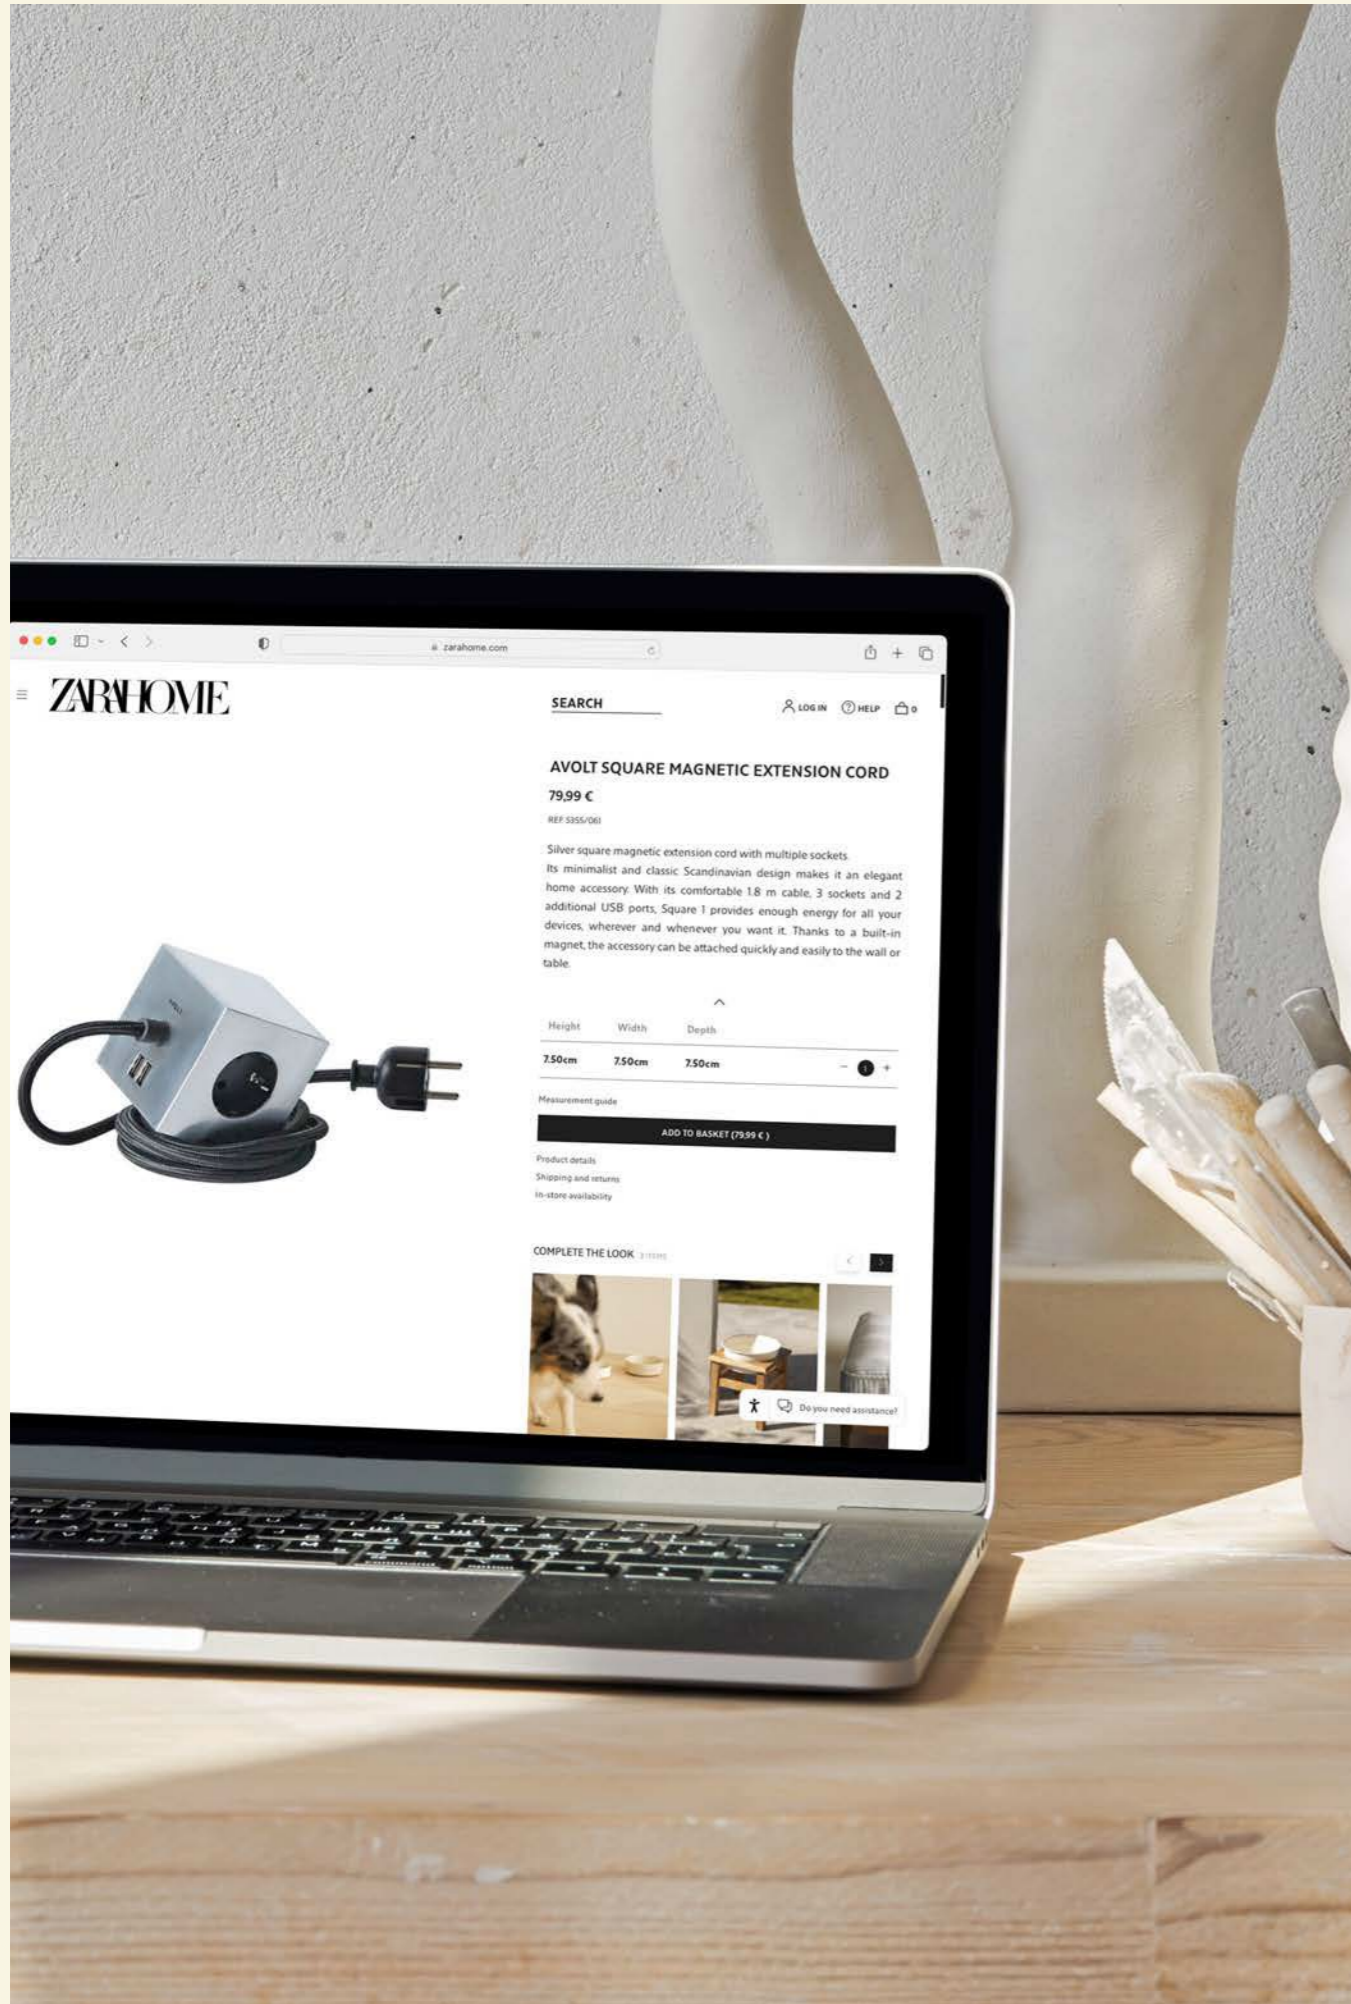

AVOLT x ZARA HOME