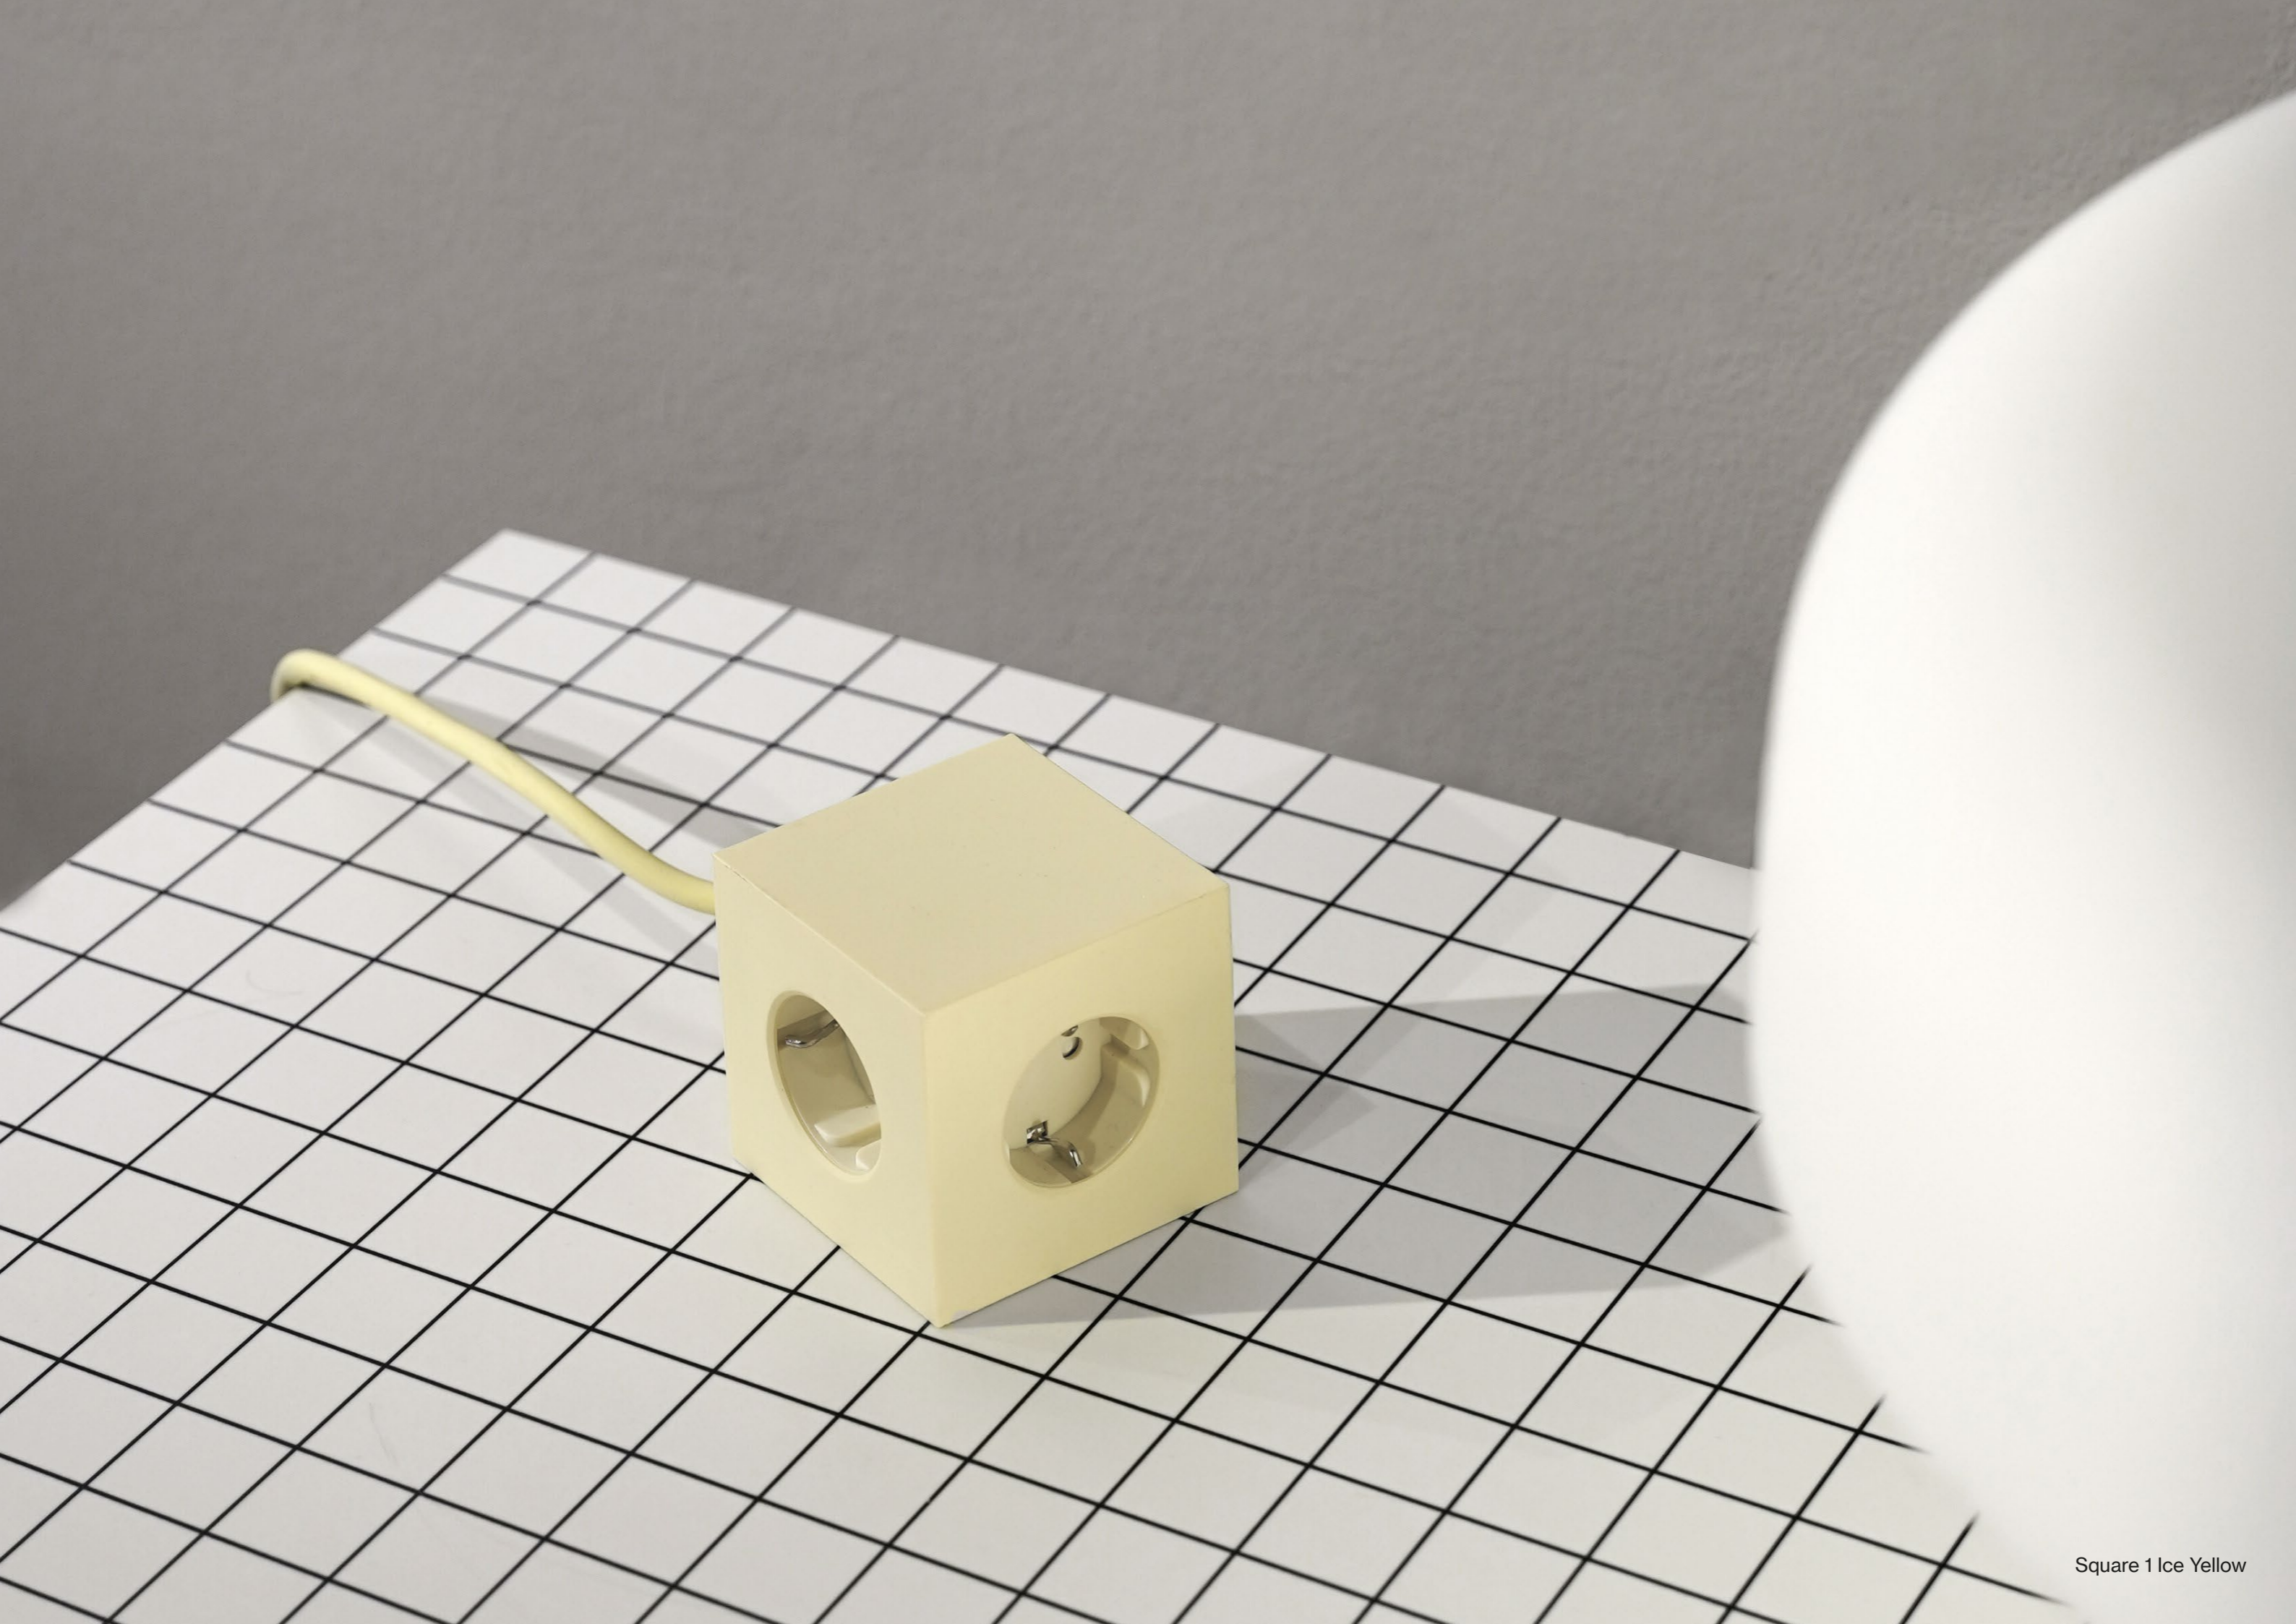

Impact and empower people's life by designing beautiful, timeless and sustainable objects that connects your devices to electricity, without compromising architecture and interior design.

Square 1

The mother of all shapes.

Lamp 1

The Red Dot Museum Essen

“The uncompromisingly minimalist use of forms and sustainability focused production make the design of the Square 1 stand out.”

Square 1 has been awarded multiple times by both The Red Dot Award and The Swedish Design Prize