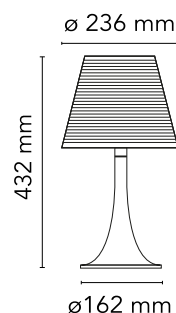

Halogen - 100W

Table lamp providing diffused light. Fully transparent, injection-molded PMMA polymethylmethacrylate frame; opaline, injection-molded polycarbonate internal diffuser and injectionmolded transparent or colored polycarbonate external diffuser completely finished with high-vacuum aluminization process.

Are you a professional and your project needs consulting and support?

BOOK AN APPOINTMENT