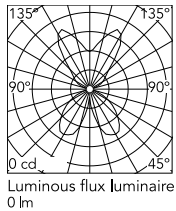

### Physical

Colour	Black
Length (mm)	236
Cord colour	Black
Net weight (kg)	1.22
Package height (mm)	300
Package width (mm)	515
Package length (mm)	265
Package volume (m3)	0.04
IP internal	20

### Photometric Files

LDT / IES [↓ LDT](#)

### Technical Drawings

2D [↓ ZIP](#)

3D [↓ ZIP](#)

## Schematic light drawing