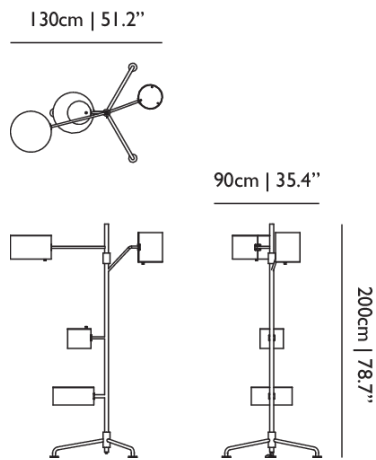

RAL 9010
Pure white

RAL 9016
Traffic white

RAL 3015
Light pink

RAL 5024
Pastel blue

Statistocrat Floor Lamp

Dimensions

Product

WIDTH 130cm | 51.2"
HEIGHT 200cm | 78.7"
DEPTH 90cm | 35.4"
WEIGHT NETTO 23kg | 50.71lbs

Packaging

WIDTH 121cm | 47.6"
HEIGHT 215cm | 84.6"
CUBAGE 3.15m³ | 111.16ft³
LENGTH 121cm | 47.6"
WEIGHT 81kg | 178.57lbs

Technical CE

MATERIAL

Aluminium frame with structured matt powdercoating.

ENERGY LABEL

50000 hours

CABLE COLOUR

Black

PLUG TYPE

US plug (Type A)

CABLE LENGTH

300cm | 118.1"

SWITCH