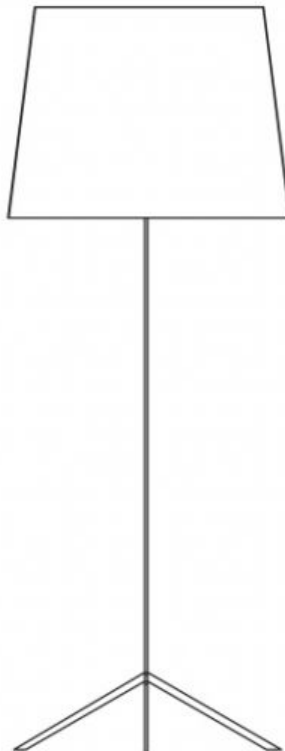

m o o o i[®]

Double Shade

Double Shade - A classic item from the Moooi lighting collection both versatile and charismatic in form and function.

| | |
|-----------------------|--|
| Designer | Marcel Wanders |
| Year of design | 1998 |
| Material | powder coated steel, shade: PVC/cotton laminate on metal structure |

m o o o i[®]

colours

white

black

technical

E27 x I
60 W MAX type A
Cable length 2,5M (black)
Europlug

E26 x I
60 W MAX type A
Cable length 2,5M (black)
US 2-pin plug

packaging

H 60 cm | 23,6"
W 62 cm | 24,4"
D 63 cm | 24,8"

Colli 1/1
Product weight:
2,1 KG | 4,6 lb
With packaging:
5 KG | 11 lb

cleaning instructions

Can be effectively cleaned using a regular household dust cloth or feather duster. Lightly dust inbetween each component when the lamps are not in use. Moooi recommends always reading the label of any cleaning products you wish to use on or near any item from the Moooi collection. For further information on how to clean this product please contact your nearest Moooi agent or dealer which can be located through our website.

m o o o i[®]

dimensions

60cm | 23.6"

160cm | 63"