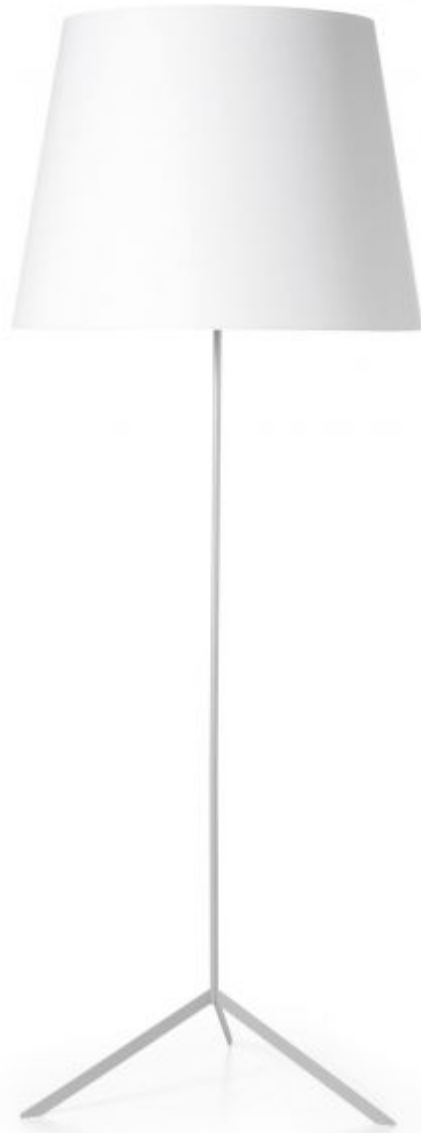

m o o o i[®]

Double Shade

Double Shade - A classic item from the Moooi lighting collection both versatile and charismatic in form and function.

| | |
|-----------------------|--|
| Designer | Marcel Wanders |
| Year of design | 1998 |
| Material | powder coated steel, shade: PVC/cotton laminate on metal structure |

m o o o i[®]

colours

white

black

technical

E27 x I
60 W MAX type A
Cable length 2,5M (black)
Europlug

E26 x I
60 W MAX type A
Cable length 2,5M (black)
US 2-pin plug

packaging

H 60 cm | 23,6"
W 62 cm | 24,4"
D 63 cm | 24,8"

Colli 1/1
Product weight:
2,1 KG | 4,6 lb
With packaging:
5 KG | 11 lb

cleaning instructions

Can be effectively cleaned using a regular household dust cloth or feather duster. Lightly dust inbetween each component when the lamps are not in use. Moooi recommends always reading the label of any cleaning products you wish to use on or near any item from the Moooi collection. For further information on how to clean this product please contact your nearest Moooi agent or dealer which can be located through our website.

m o o o i[®]

dimensions

60cm | 23.6"

160cm | 63"