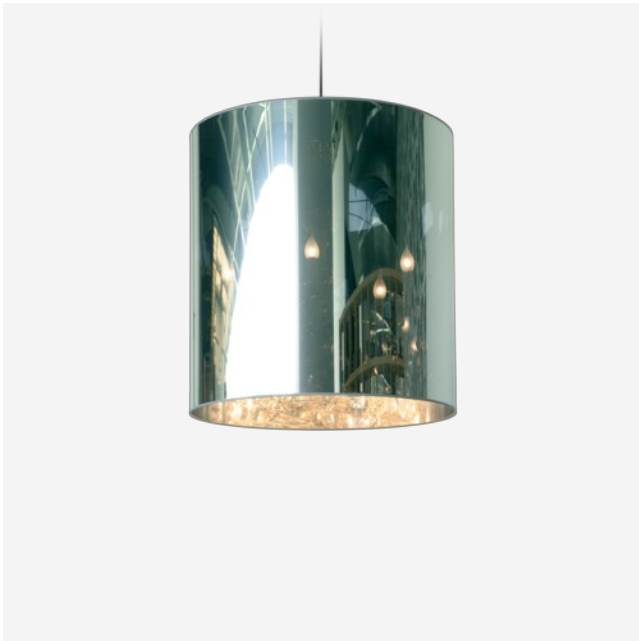

## Light Shade Shade

JURGEN BEY

Light Shade Shade is a one way mirror that reflects its environment as well as concealing the chandelier within. When the light is turned on, the 'Light Shade Shade' reveals its unforeseen identity and projects the former beauty that lies within.