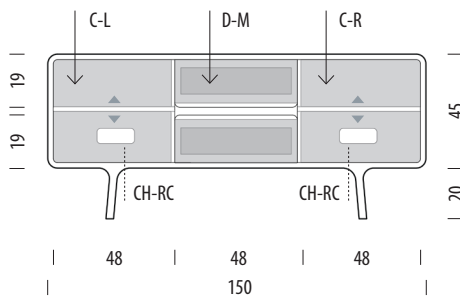

### Item no. 01B

Assembled product

Internal storage	Width	Depth	Height
D-L	65	35	14
D-M	65	35	11
D-R	65	35	14

## Basic info

**Design** Salih Teskeredžić

**Product size** W: 150, D: 45, H: 65

**Packaging** W: 152, D: 51, H: 70

**Volume** 0,54 m<sup>3</sup>

**Net weight** 51,4 kg

**Gross weight** 58,6 kg

### Item no. 162

Assembled product

Internal storage	Width	Depth	Height
C-L	47	39	15-22
D-M	44	35	11
C-R	47	39	15-22
CH-RC	14		5

- ▲ Shelves indicated with triangle arrows are height-adjustable and removable.