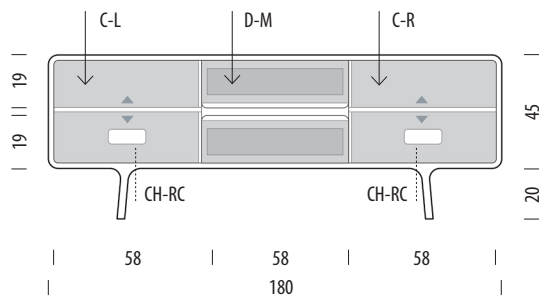

### Item no. 162

Assembled product

Internal storage	Width	Depth	Height
C-L	47	39	15-22
D-M	44	35	11
C-R	47	39	15-22
CH-RC	14		5

- ▲ Shelves indicated with triangle arrows are height-adjustable and removable.

## Basic info

**Design** Salih Teskeredžić

**Product size** W: 180, D: 45, H: 65

**Packaging** W: 182, D: 47, H: 70

**Volume** 0,60 m<sup>3</sup>

**Net weight** 61,4 kg

**Gross weight** 70,9 kg

### Item no. 019

Assembled product

Internal storage	Width	Depth	Height
C-L	57	39	15-22
D-M	54	35	11
C-R	57	39	15-22
CH-RC	14		5

- ▲ Shelves indicated with triangle arrows are height-adjustable and removable.
- ▼