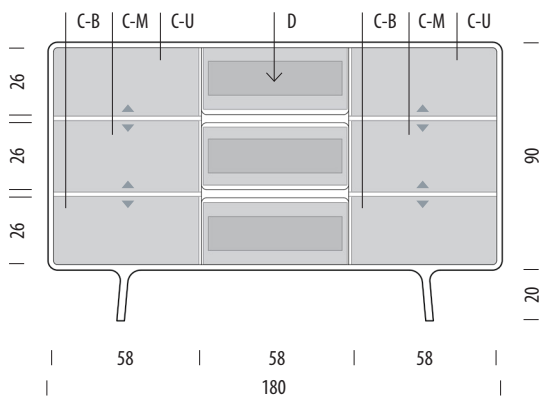

## Basic info

**Design** Salih Teskeredžić

**Product size** W: 180, D: 45, H: 110

**Packaging** W: 182, D: 47, H: 115

**Volume** 0,98 m<sup>3</sup>

**Net weight** 91,5 kg

**Gross weight** 101 kg

### Item no. 01E

Assembled product

Internal storage	Width	Depth	Height
C-U	58	39	24-31
C-M	58	39	21-34
C-B	58	39	23-29
D (each)	53	35	14

▲ Shelves indicated with triangle arrows are height-adjustable and removable.