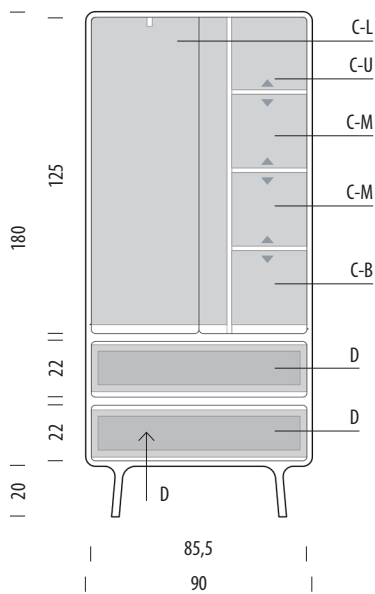

### Item no. 01E

Assembled product

Internal storage	Width	Depth	Height
C-U	58	39	24-31
C-M	58	39	21-34
C-B	58	39	23-29
D (each)	53	35	14

▲ Shelves indicated with triangle arrows are height-adjustable and removable.

## Basic info

**Design** Salih Teskeredžić

**Product size** W: 90, D: 45, H: 200

**Packaging** W: 92, D: 47, H: 205

**Volume** 0,89 m<sup>3</sup>

**Net weight** 92,7 kg

**Gross weight** 101,7 kg

### Item no. 01F

Assembled product

Internal storage	Width	Depth	Height
C-L	54	39	122
C-U	30	39	26-32
C-M	30	39	23-35
C-B	30	39	26-32
D (each)	53	35	14

▲ Shelves indicated with triangle arrows are height-adjustable and removable.

## Basic info

<b>Design</b>	Salih Teskeredžić
<b>Product size</b>	W: 53, D: 45, H: 43
<b>Packaging</b>	W: 55,5, D: 51,5, H: 48,5
<b>Volume</b>	0,14 m <sup>3</sup>
<b>Net weight</b>	15,3 kg
<b>Gross weight</b>	17,3 kg