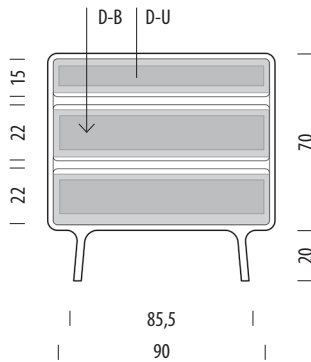

### Item no. 019

Assembled product

Internal storage	Width	Depth	Height
C-L	57	39	15-22
D-M	54	35	11
C-R	57	39	15-22
CH-RC	14		5

- ▲ Shelves indicated with triangle arrows are height-adjustable and removable.
- ▼

## Basic info

**Design** Salih Teskeredžić

**Product size** W: 90, D: 45, H: 110

**Packaging** W: 92, D: 47, H: 115

**Volume** 0,50 m<sup>3</sup>

**Net weight** 47,7 kg

**Gross weight** 54,9 kg

### Item no. 01C

Assembled product

Internal storage	Width	Depth	Height
D	81	35	8
C-U	86	39	27-33
C-B	86	39	28-35

- ▲ Shelves indicated with triangle arrows are height-adjustable and removable.
- ▼

## Basic info

<b>Design</b>	Salih Teskeredžić
<b>Product size</b>	W: 90, D: 45, H: 90
<b>Packaging</b>	W: 92, D: 47, H: 95
<b>Volume</b>	0,41 m <sup>3</sup>
<b>Net weight</b>	48,2 kg
<b>Gross weight</b>	55 kg