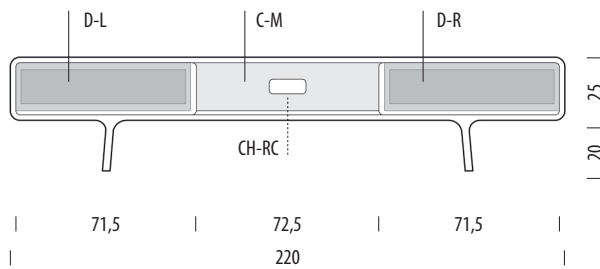

#### Dimensions (tolerances)

The dimensions shown are indicative, they may vary due to the natural properties of wood, season, or manufacturing processes. Deviations from the specified size may occur, usually no more than 1 cm.

### Drawings reference - Internal storage symbols

---

**Space** C - Compartment  
D - Drawer  
S - Shelf  
CH - Cable hole

**Position** U - Upper  
M - Middle  
B - Bottom  
R - Right  
L - Left

**Shape** RC - Rectangular  
CR - Circular

e.g. C-UR | Compartment - upper right  
D-BL | Drawer - bottom left  
CH-RC | Cable hole - rectangular

**Shelves** Shelves indicated with triangle arrows are height-adjustable and removable.

## Basic info

<b>Design</b>	Salih Teskeredžić
<b>Product size</b>	W: 220, D: 45, H: 45
<b>Packaging</b>	W: 222, D: 47, H: 50
<b>Volume</b>	0,52 m <sup>3</sup>
<b>Net weight</b>	43,6 kg
<b>Gross weight</b>	52,6 kg