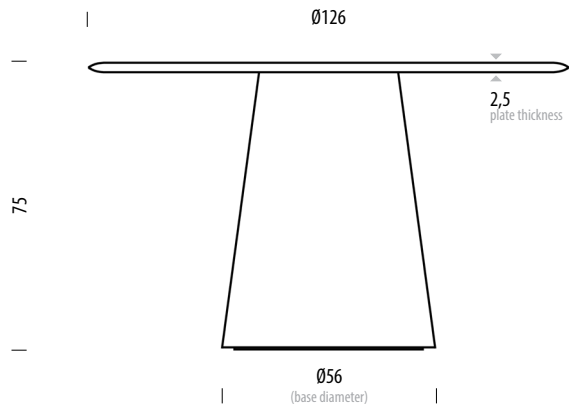

Product size W: Ø126, H: 75

Package 1 - Plate W: 133, D: 132,5, H: 6

Package 2 - Base W: 58, D: 58,5, H: 80

Volume 0,38 m³

Net weight 40,4 kg

Gross weight 45,1 kg

Item no. 5A8

Assembly 15 min / 2 persons

Plate	Thickness (cm)
	2,5

Mushroom Round Table Ø126

Seating overview - Nora Chair

0cm 100 140 160 180 200 220 240

Scale: 1:40

Version: 28-3-2024

Nora Chair
W: 45, D: 47, H: 79

5 chairs

Deepest chair fit area:
Ø155 cm

Optimum seating area:
Ø215-245 cm

Nora Chair
W: 45, D: 47, H: 79

6 chairs

Deepest chair fit area:
Ø170 cm

Optimum seating area:
Ø215-245 cm

Mushroom Round Table Ø126

Seating overview - Fawn Chair

0cm 100 140 160 180 200 220 240

Scale: 1:40

Version: 28-3-2024

Fawn Chair
W: 48, D: 48, H: 75

5 chairs

Deepest chair fit area:
Ø175 cm

Optimum seating area:
Ø215-245 cm

Fawn Chair
W: 48, D: 48, H: 75