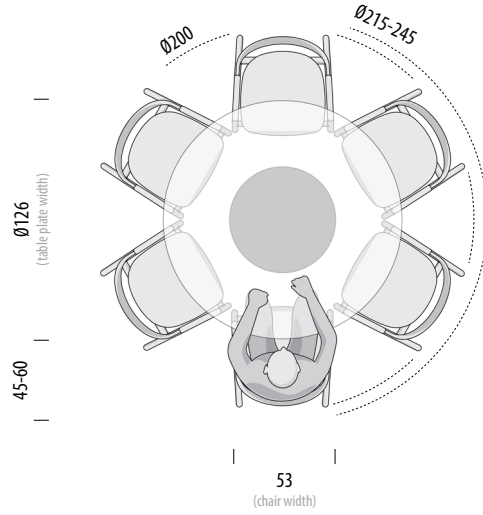

Optimum seating area:
Ø215-245 cm

Book Armchair
W: 62, D: 53, H: 83

6 chairs

Deepest chair fit area:
Ø205 cm

Optimum seating area:
Ø215-245 cm

Mushroom Round Table Ø126

Seating overview - Muna Chair

0cm 100 140 160 180 200 220 240

Scale: 1:40

Version: 28-3-2024

Muna Chair
W: 53, D: 53, H: 75

5 chairs

Deepest chair fit area:
Ø185 cm

Optimum seating area:
Ø215-245 cm

Muna Chair
W: 53, D: 53, H: 75

6 chairs

Deepest chair fit area:
Ø200 cm

Optimum seating area:
Ø215-245 cm

Mushroom Round Table Ø126

Seating overview - Ava Chair

0cm 100 140 160 180 200 220 240

Scale: 1:40

Version: 28-3-2024

Ava Chair
W: 56, D: 53, H: 77

5 chairs

Deepest chair fit area:
Ø190 cm

Optimum seating area:
Ø215-245 cm

Ava Chair
W: 56, D: 53, H: 77

6 chairs

Deepest chair fit area:
Ø210 cm

Optimum seating area:
Ø215-245 cm

Mushroom Round Table Ø126