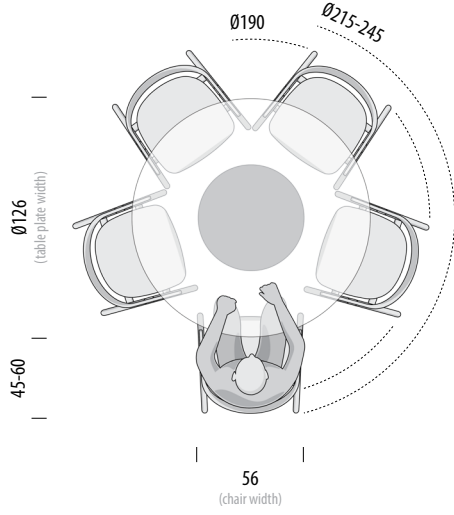

Deepest chair fit area:
Ø155 cm

Optimum seating area:
Ø215-245 cm

Nora Chair
W: 45, D: 47, H: 79

6 chairs

Deepest chair fit area:
Ø170 cm

Optimum seating area:
Ø215-245 cm

Mushroom Round Table Ø126

Seating overview - Fawn Chair

Scale: 1:40

Version: 28-3-2024

Muna Chair
W: 53, D: 53, H: 75

5 chairs

Deepest chair fit area:
Ø185 cm

Optimum seating area:
Ø215-245 cm

Muna Chair
W: 53, D: 53, H: 75

6 chairs

Deepest chair fit area:
Ø200 cm

Optimum seating area:
Ø215-245 cm

Mushroom Round Table Ø126

Seating overview - Ava Chair

0cm 100 140 160 180 200 220 240

Scale: 1:40

Version: 28-3-2024

Ava Chair
W: 56, D: 53, H: 77

5 chairs

Deepest chair fit area:
Ø190 cm

Optimum seating area:
Ø215-245 cm

Ava Chair
W: 56, D: 53, H: 77

6 chairs

Deepest chair fit area:
Ø210 cm

Optimum seating area:
Ø215-245 cm

Mushroom Round Table Ø126