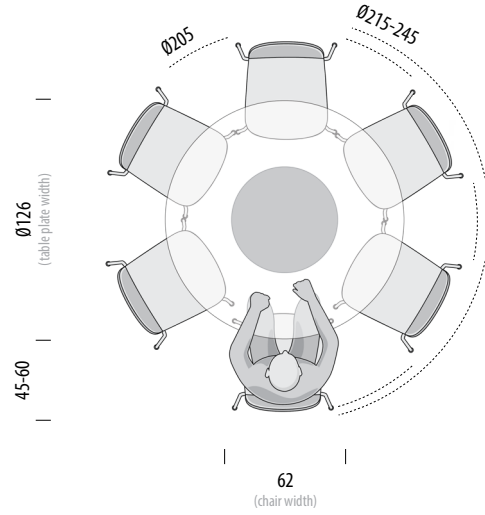

0cm 100 140 160 180 200 220 240

Scale: 1:40

Version: 28-3-2024

Fawn Chair
W: 48, D: 48, H: 75

5 chairs

Deepest chair fit area:
Ø175 cm

Optimum seating area:
Ø215-245 cm

Fawn Chair
W: 48, D: 48, H: 75

6 chairs

Deepest chair fit area:
Ø185 cm

Optimum seating area:
Ø215-245 cm

Mushroom Round Table Ø126

Seating overview - Book Side Chair

0cm 100 140 160 180 200 220 240

Scale: 1:40

Version: 28-3-2024

Book Side Chair
W: 53,5, D: 51,5, H: 83

5 chairs

Deepest chair fit area:
Ø185 cm

Optimum seating area:
Ø215-245 cm

Book Side Chair
W: 53,5, D: 51,5, H: 83

6 chairs

Deepest chair fit area:
Ø205 cm

Optimum seating area:
Ø215-245 cm

Mushroom Round Table Ø126

Seating overview - Book Armchair

0cm 100 140 160 180 200 220 240

Scale: 1:40

Version: 28-3-2024

Book Armchair
W: 62, D: 53, H: 83

5 chairs

Deepest chair fit area:
Ø185 cm