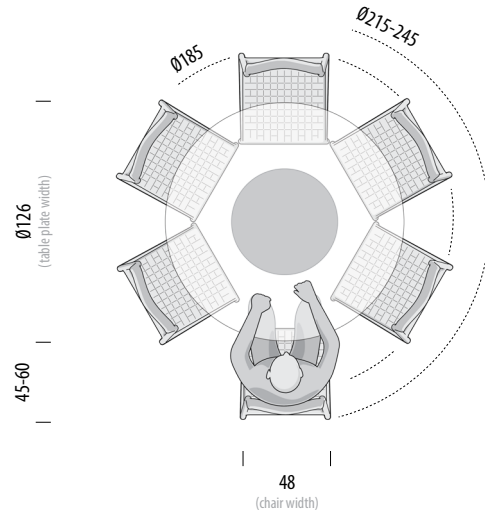

Deepest chair fit area:
Ø155 cm

Optimum seating area:
Ø215-245 cm

Nora Chair
W: 45, D: 47, H: 79

6 chairs

Deepest chair fit area:
Ø170 cm

Optimum seating area:
Ø215-245 cm

Mushroom Round Table Ø126

Seating overview - Fawn Chair

0cm 100 140 160 180 200 220 240

Scale: 1:40

Version: 28-3-2024

Fawn Chair
W: 48, D: 48, H: 75

5 chairs

Deepest chair fit area:
Ø175 cm

Optimum seating area:
Ø215-245 cm

Fawn Chair
W: 48, D: 48, H: 75

6 chairs

Deepest chair fit area:
Ø185 cm

Optimum seating area:
Ø215-245 cm

Mushroom Round Table Ø126

Seating overview - Book Side Chair

0cm 100 140 160 180 200 220 240

Scale: 1:40

Version: 28-3-2024

Book Side Chair
W: 53,5, D: 51,5, H: 83

5 chairs

Deepest chair fit area:
Ø185 cm

Optimum seating area:
Ø215-245 cm

Book Side Chair
W: 53,5, D: 51,5, H: 83

6 chairs

Deepest chair fit area:
Ø205 cm

Optimum seating area:
Ø215-245 cm