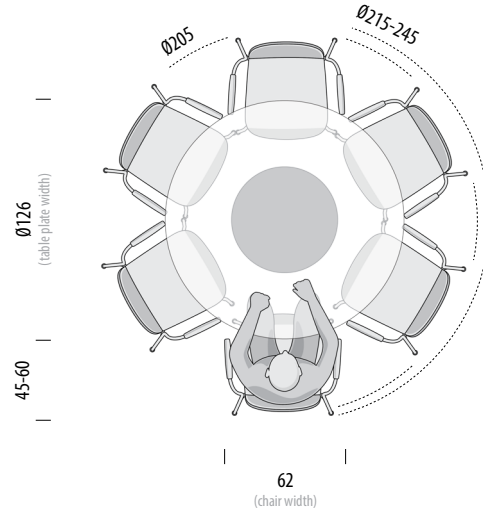

0cm 100 140 160 180 200 220 240

Scale: 1:40

Version: 28-3-2024

Fawn Chair
W: 48, D: 48, H: 75

5 chairs

Deepest chair fit area:
Ø175 cm

Optimum seating area:
Ø215-245 cm

Fawn Chair
W: 48, D: 48, H: 75

Mushroom Round Table Ø126

Seating overview - Book Armchair

0cm 100 140 160 180 200 220 240

Scale: 1:40

Version: 28-3-2024

Book Armchair
W: 62, D: 53, H: 83

5 chairs

Deepest chair fit area:
Ø185 cm

Optimum seating area:
Ø215-245 cm

Book Armchair
W: 62, D: 53, H: 83

6 chairs

Deepest chair fit area:
Ø205 cm

Optimum seating area:
Ø215-245 cm

Mushroom Round Table Ø126

Seating overview - Muna Chair

0cm 100 140 160 180 200 220 240

Deepest chair fit area:
Ø200 cm

Optimum seating area:
Ø215-245 cm

Mushroom Round Table Ø126

Seating overview - Ava Chair

0cm 100 140 160 180 200 220 240

Scale: 1:40

Version: 28-3-2024

Ava Chair
W: 56, D: 53, H: 77