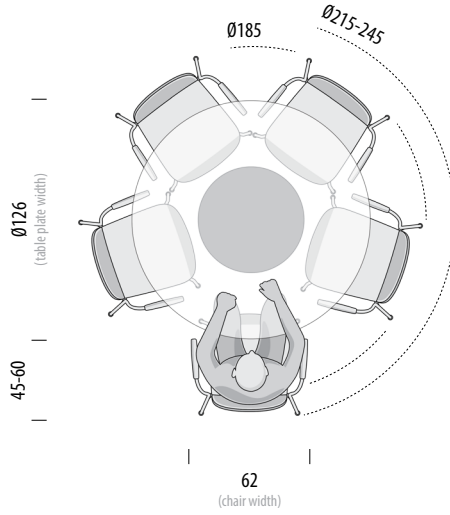

0cm 100 140 160 180 200 220 240

Scale: 1:40

Version: 28-3-2024

Fawn Chair
W: 48, D: 48, H: 75

5 chairs

Deepest chair fit area:
Ø175 cm

Optimum seating area:
Ø215-245 cm

Fawn Chair
W: 48, D: 48, H: 75

Book Side Chair
W: 53,5, D: 51,5, H: 83

5 chairs

Deepest chair fit area:
Ø185 cm

Optimum seating area:
Ø215-245 cm

Book Side Chair
W: 53,5, D: 51,5, H: 83

6 chairs

Deepest chair fit area:
Ø205 cm

Optimum seating area:
Ø215-245 cm

Mushroom Round Table Ø126

Seating overview - Book Armchair

0cm 100 140 160 180 200 220 240

Scale: 1:40

Version: 28-3-2024

Book Armchair
W: 62, D: 53, H: 83

5 chairs

Deepest chair fit area:
Ø185 cm

Optimum seating area:
Ø215-245 cm

Book Armchair
W: 62, D: 53, H: 83

6 chairs

Deepest chair fit area:
Ø205 cm

Optimum seating area:
Ø215-245 cm

Mushroom Round Table Ø126

Seating overview - Muna Chair

0cm 100 140 160 180 200 220 240