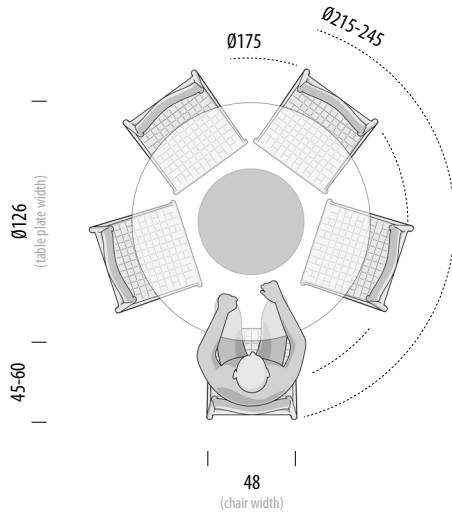

Deepest chair fit area:
Ø155 cm

Optimum seating area:
Ø215-245 cm

Nora Chair
W: 45, D: 47, H: 79

6 chairs

Deepest chair fit area:
Ø170 cm

Optimum seating area:
Ø215-245 cm

Mushroom Round Table Ø126

Seating overview - Fawn Chair

0cm 100 140 160 180 200 220 240

Scale: 1:40

Version: 28-3-2024

Fawn Chair
W: 48, D: 48, H: 75

5 chairs

Deepest chair fit area:
Ø175 cm

Optimum seating area:
Ø215-245 cm

Fawn Chair
W: 48, D: 48, H: 75

6 chairs

Deepest chair fit area:
Ø185 cm

Optimum seating area:
Ø215-245 cm

Mushroom Round Table Ø126

Seating overview - Book Side Chair

0cm 100 140 160 180 200 220 240

Scale: 1:40

Version: 28-3-2024

Book Side Chair
W: 53,5, D: 51,5, H: 83

5 chairs

Deepest chair fit area:
Ø185 cm

Optimum seating area:
Ø215-245 cm

Book Side Chair
W: 53,5, D: 51,5, H: 83

6 chairs

Deepest chair fit area:
Ø205 cm

Optimum seating area:
Ø215-245 cm