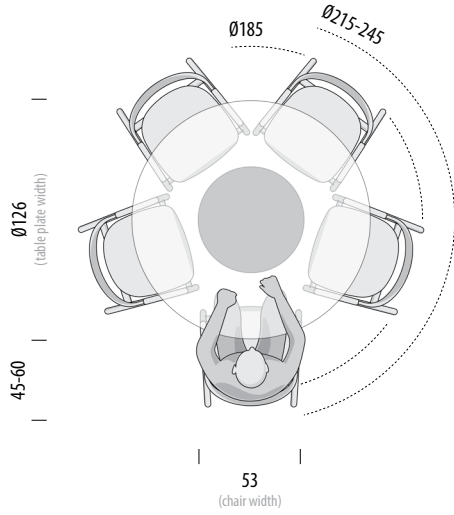

Optimum seating area:
Ø215-245 cm

Book Armchair
W: 62, D: 53, H: 83

6 chairs

Deepest chair fit area:
Ø205 cm

Optimum seating area:
Ø215-245 cm

Mushroom Round Table Ø126

Seating overview - Muna Chair

0cm 100 140 160 180 200 220 240

Scale: 1:40

Version: 28-3-2024

Muna Chair
W: 53, D: 53, H: 75

5 chairs

Deepest chair fit area:
Ø185 cm

Optimum seating area:
Ø215-245 cm

Muna Chair
W: 53, D: 53, H: 75

6 chairs

Deepest chair fit area:
Ø200 cm

Optimum seating area:
Ø215-245 cm

Mushroom Round Table Ø126

Seating overview - Ava Chair

0cm 100 140 160 180 200 220 240

Scale: 1:40

Version: 28-3-2024

Ava Chair
W: 56, D: 53, H: 77

5 chairs

Deepest chair fit area:
Ø190 cm

Optimum seating area:
Ø215-245 cm

Ava Chair
W: 56, D: 53, H: 77

6 chairs

Deepest chair fit area:
Ø210 cm

Optimum seating area:
Ø215-245 cm

Mushroom Round Table Ø126