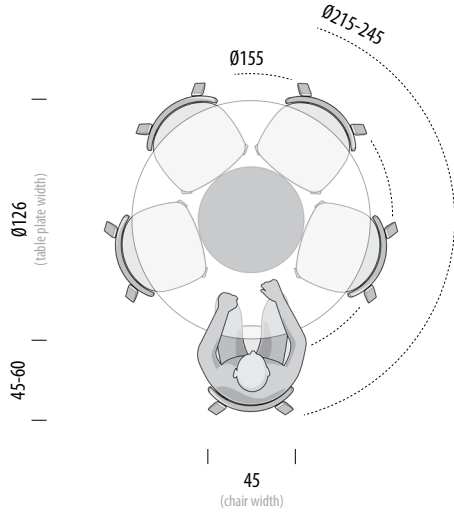

Product size W: Ø126, H: 75

Package 1 - Plate W: 133, D: 132,5, H: 6

Package 2 - Base W: 58, D: 58,5, H: 80

Volume 0,38 m³

Net weight 40,4 kg

Gross weight 45,1 kg

Item no. 5A8

Assembly 15 min / 2 persons

Plate	Thickness (cm)
	2,5

Mushroom Round Table Ø126

Seating overview - Nora Chair

0cm 100 140 160 180 200 220 240

Scale: 1:40

Version: 28-3-2024

Nora Chair
W: 45, D: 47, H: 79

5 chairs

Deepest chair fit area:
Ø155 cm

Optimum seating area:
Ø215-245 cm

Nora Chair
W: 45, D: 47, H: 79

6 chairs

Deepest chair fit area:
Ø170 cm

Optimum seating area:
Ø215-245 cm

Mushroom Round Table Ø126

Seating overview - Fawn Chair

0cm 100 140 160 180 200 220 240

Scale: 1:40

Version: 28-3-2024

Fawn Chair
W: 48, D: 48, H: 75

5 chairs

Deepest chair fit area:
Ø175 cm

Optimum seating area:
Ø215-245 cm

Fawn Chair
W: 48, D: 48, H: 75