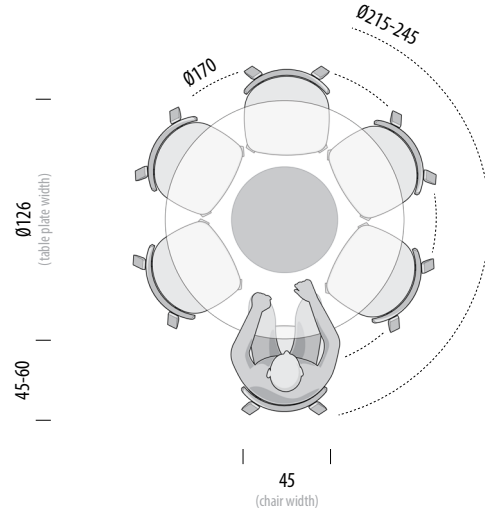

Plate	Thickness (cm)
	2,5

Mushroom Round Table Ø126

Seating overview - Nora Chair

0cm 100 140 160 180 200 220 240

Scale: 1:40

Version: 28-3-2024

Nora Chair
W: 45, D: 47, H: 79

5 chairs

Deepest chair fit area:
Ø155 cm

Optimum seating area:
Ø215-245 cm

Nora Chair
W: 45, D: 47, H: 79

6 chairs

Deepest chair fit area:
Ø170 cm

Optimum seating area:
Ø215-245 cm

Mushroom Round Table Ø126

Seating overview - Fawn Chair

0cm 100 140 160 180 200 220 240

Scale: 1:40

Version: 28-3-2024

Fawn Chair
W: 48, D: 48, H: 75

5 chairs

Deepest chair fit area:
Ø175 cm

Optimum seating area:
Ø215-245 cm

Fawn Chair
W: 48, D: 48, H: 75

6 chairs

Deepest chair fit area:
Ø185 cm

Optimum seating area:
Ø215-245 cm

Mushroom Round Table Ø126

Seating overview - Book Side Chair

0cm 100 140 160 180 200 220 240

Scale: 1:40

Version: 28-3-2024