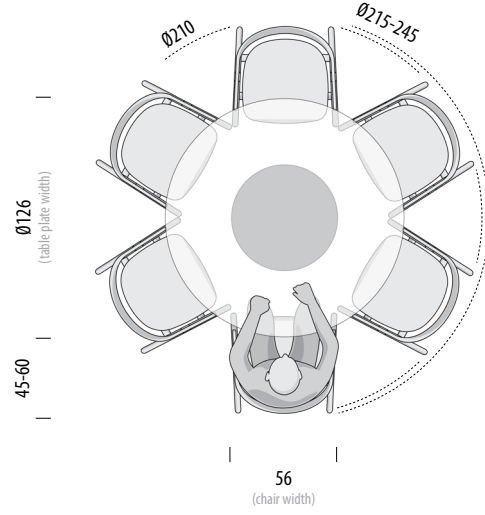

Deepest chair fit area:
Ø155 cm

Optimum seating area:
Ø215-245 cm

Nora Chair
W: 45, D: 47, H: 79

6 chairs

Deepest chair fit area:
Ø170 cm

Optimum seating area:
Ø215-245 cm

Mushroom Round Table Ø126

Seating overview - Fawn Chair

0cm 100 140 160 180 200 220 240

Scale: 1:40

Version: 28-3-2024

Fawn Chair
W: 48, D: 48, H: 75

5 chairs

Deepest chair fit area:
Ø175 cm

Optimum seating area:
Ø215-245 cm

Fawn Chair
W: 48, D: 48, H: 75

Deepest chair fit area:
Ø200 cm

Optimum seating area:
Ø215-245 cm

Mushroom Round Table Ø126

Seating overview - Ava Chair

0cm 100 140 160 180 200 220 240

Scale: 1:40

Version: 28-3-2024

Ava Chair
W: 56, D: 53, H: 77

5 chairs

Deepest chair fit area:
Ø190 cm

Optimum seating area:
Ø215-245 cm

Ava Chair
W: 56, D: 53, H: 77

6 chairs

Deepest chair fit area:
Ø210 cm

Optimum seating area:
Ø215-245 cm

Mushroom Round Table Ø126