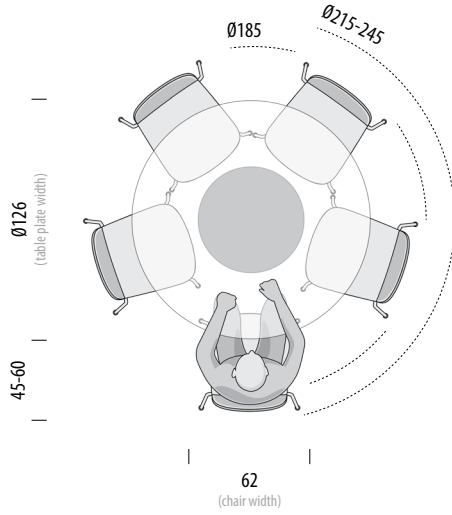

Deepest chair fit area:
Ø155 cm

Optimum seating area:
Ø215-245 cm

Nora Chair
W: 45, D: 47, H: 79

6 chairs

Deepest chair fit area:
Ø170 cm

Optimum seating area:
Ø215-245 cm

Mushroom Round Table Ø126

Seating overview - Fawn Chair

0cm 100 140 160 180 200 220 240

Scale: 1:40

Version: 28-3-2024

Fawn Chair
W: 48, D: 48, H: 75

5 chairs

Deepest chair fit area:
Ø175 cm

Optimum seating area:
Ø215-245 cm

Fawn Chair
W: 48, D: 48, H: 75

6 chairs

Deepest chair fit area:
Ø185 cm

Optimum seating area:
Ø215-245 cm

Mushroom Round Table Ø126

Seating overview - Book Side Chair

0cm 100 140 160 180 200 220 240

Scale: 1:40

Version: 28-3-2024

Book Side Chair
W: 53,5, D: 51,5, H: 83

5 chairs

Deepest chair fit area:
Ø185 cm

Optimum seating area:
Ø215-245 cm

Book Side Chair
W: 53,5, D: 51,5, H: 83

6 chairs

Deepest chair fit area:
Ø205 cm

Optimum seating area:
Ø215-245 cm