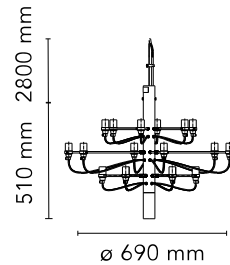

Physical

Colour	Matte Black
Length (mm)	670
Cord colour	Black
Cord length (mm)	2800
Canopy colour	Black
Canopy length/diameter (mm)	146
Canopy height (mm)	36
Net weight (kg)	3.27
Package volume (m3)	0.02
IP internal	20