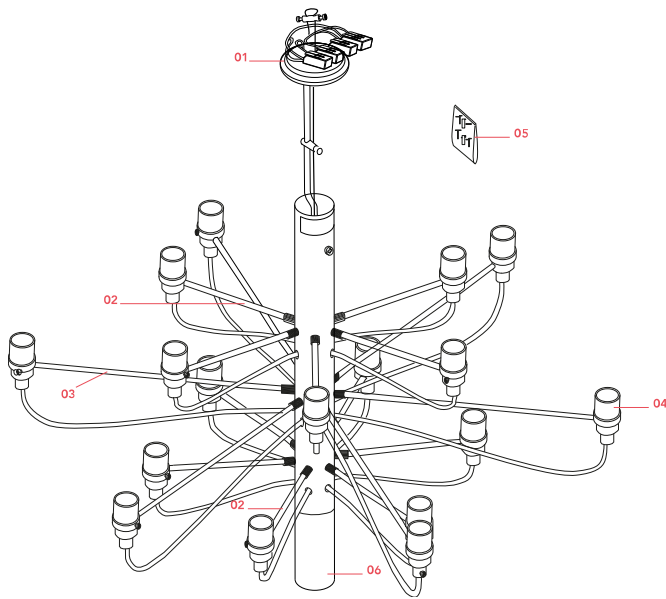

Physical

Colour	Matte Black
Length (mm)	670
Cord colour	Black
Cord length (mm)	2800
Canopy colour	Black
Canopy length/diameter (mm)	146
Canopy height (mm)	36
Net weight (kg)	3.27
Package volume (m3)	0.02
IP internal	20

RF28889

LED Frosted Mini Lamp E14 2,7W
2700K Dimmable (Set 20pcs)

NOT INCLUDED

RF28890

LED Clear Mini Lamp E14 2W
2200K Dimmable (Set 20pcs)

Spare Parts

- | | | |
|-----|----------------------------------|-----------|
| 01. | 2097-18-30-50 black ceiling rose | RF1500331 |
| 02. | Opal black short arm (200mm) | RF26022 |
| 03. | Black Medium Arm (310mm) | RF33864 |
| 04. | 2097 E14 lamp holder | RL7050100 |
| 05. | Opal black screw kit | RF1400100 |
| 06. | Opal black lower cap | RF1400200 |

RF1500331

2097-18-30-50 black ceiling rose

RF26022

Opal black short arm (200mm)

RF33864

Black Medium Arm (310mm)

RL7050100

2097 E14 lamp holder