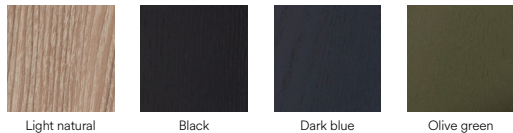

Finishes

Wooden structure

Upholstered

100% polyester

Teulat offers tailored upholstery for this product. Contact us at design@teulat.es for more information.