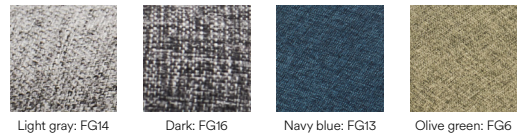

Downloads

Fact sheet 420,36 ↓

Images 25,36 MB ↓

File 3ds 533,80 KB ↓

File obj 1.34 MB ↓

Samples

Teulat supplies samples of all the finishes. Contact us at design@teulat.es for more information.