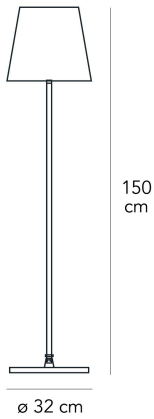

Floor lamp with diffused light dimmable with sliding switch. Frame made of brushed nickel-plated metal. Diffuser made of white blown glass with satin-finish. Black power cable, dimmer and plug. European two-pole plug. Bulb not included.

PRODUCT NAME

3247 MEDIUM

SKU

F324725150KBNE

MATERIAL

glass, metal

MADE IN

IT