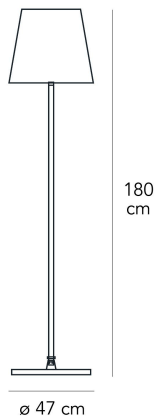

Floor lamp with dual switching. Frame made of brushed nickel-plated metal. Opaline blown glass diffuser. Partially dimmable light with sliding switch. Black power cable, dimmer and plug. European two-pole plug. Bulb not included.

PRODUCT NAME

3247 LARGE

SKU

F324730150KBNE

MATERIAL

glass, metal

MADE IN

IT