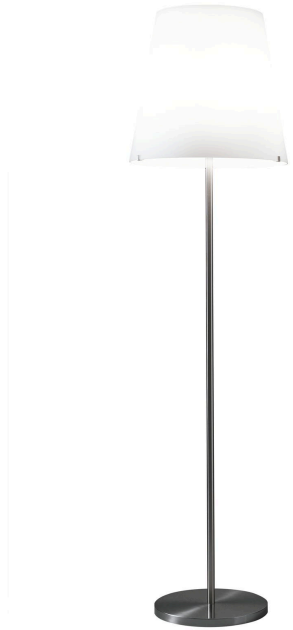

3247 LARGE

Historical Archive, 1954

Family of lamps, which includes the floor and table version, re-edited by the FontanaArte historical archive. With well-balanced proportions and a simple and refined design, these lamps create atmospheres with soft and harmonious tones.

Floor lamp with dual switching. Frame made of brushed nickel-plated metal. Opaline blown glass diffuser. Partially dimmable light with sliding switch. Black power cable, dimmer and plug. European two-pole plug. Bulb not included.

PRODUCT NAME

3247 LARGE

SKU

F324730150KBNE

MATERIAL

glass, metal

MADE IN

IT

COLOUR

Nickel, White

ALIMENTATION CABLE

Black

GROUP TENSION

Bulb

DIMMER

Dimmer included