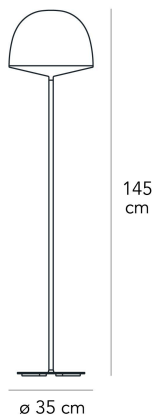

Floor lamp with direct light not dimmable. Painted metal frame. Top diffuser made of painted polycarbonate; bottom diffuser made of opaline polycarbonate. Transparent power cable, plug and switch. European two-pole plug. Bulb not included.

PRODUCT NAME
CHESHIRE MEDIUM

SKU
F425225350BINE

MATERIAL
polymer, metal

MADE IN
IT

COLOUR
white

ALIMENTATION CABLE
Transparent

GROUP TENSION
Bulb

DIMMER
Not dimmable