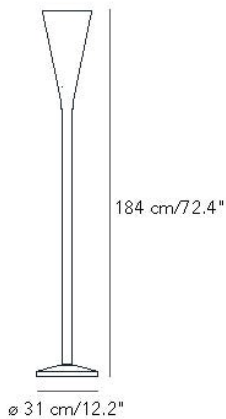

PRODUCT NAME
LUMINATOR

SKU
F005630210BIWL

MATERIAL
painted metal

MADE IN
IT

COLOUR
white

ALIMENTATION CABLE
Black

GROUP TENSION
Integrated Led

DIMMER
Dimmer included

ENERGY CLASS
G

TENSION
WL

LIGHT SOURCE
LED 30W (3000K, CRI>80, 3000Lm)

CERTIFICATIONS
CE **EAC** **IP20** *Classe II*