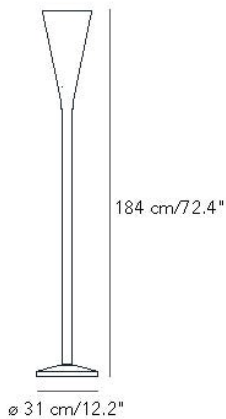

LUMINATOR

Pietro Chiesa, 1932

Luminator is one of the first projects that Pietro Chiesa, then the owner of a workshop in Milan specialized in artistic glasswork, created for FontanaArte, where he would later become artistic director alongside Gio Ponti. The first indirect light floor lamp, Luminator is composed of a thin metal shaft that opens into a cone, inside which is the light source. A single element resting on a circular base, it is a lamp of an almost abstract rigor and purity, and is by far one of the most extraordinary pieces designed by Pietro Chiesa.

Floor lamp with indirect light and dimmable by switch button. Frame made of satin nickel-plated metal. Black power cable, dimmer and plug. Plug-in power supply with interchangeable plugs (UK - USA - UE - AUS). Integrated led.