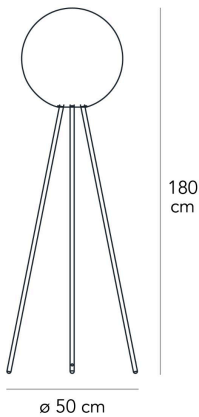

PRIMA SIGNORA

Daniela Puppa, 1992

A magnificent globe in white blown glass crowns the chrome-plated tripod. The surprising arrangement of these understated lines produces a very well-balanced result.

Floor lamp with diffused light dimmable with sliding switch. Chromed metal frame. Opaline blown glass diffuser. Transparent power cable, dimmer and plug. European two-pole plug. Bulb not included.

PRODUCT NAME
PRIMA SIGNORA

SKU
F289130150CBNE

MATERIAL
glass, metal

MADE IN
IT

COLOUR
chrome, white

ALIMENTATION CABLE
Transparent

GROUP TENSION
Bulb

DIMMER
Dimmer included