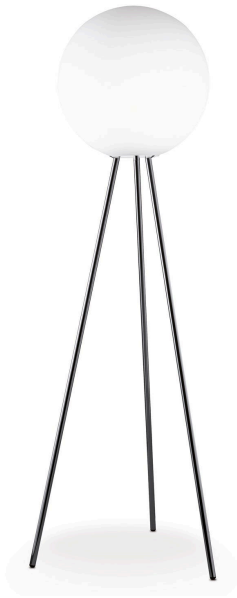

PRIMA SIGNORA

Daniela Puppa, 1992

A magnificent globe in white blown glass crowns the chrome-plated tripod. The surprising arrangement of these understated lines produces a very well-balanced result.

Floor lamp with diffused light dimmable with sliding switch. Chromed metal frame. Opaline blown glass diffuser. Transparent power cable, dimmer and plug. European two-pole plug. Bulb not included.

PRODUCT NAME
PRIMA SIGNORA

SKU
F289130150CBNE

MATERIAL
glass, metal

MADE IN
IT

COLOUR
chrome, white

ALIMENTATION CABLE
Transparent

GROUP TENSION
Bulb

DIMMER
Dimmer included