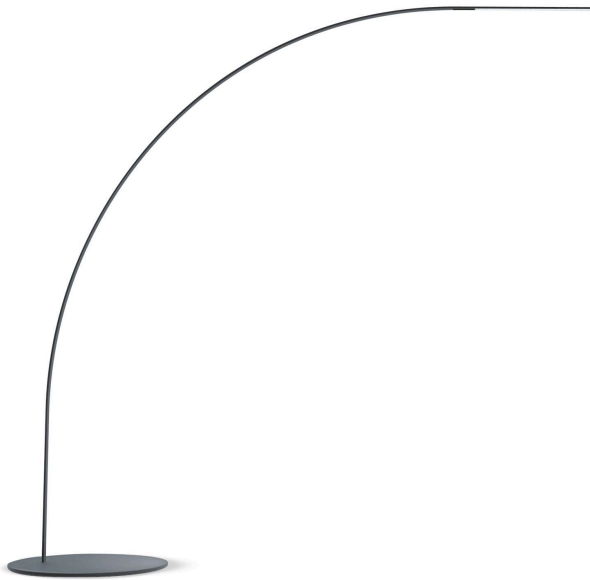

## YUMI

Shigeru Ban, 2011

Yumi means bow in Japanese. Today, this simple shape is re-interpreted by Shigeru Ban for FontanaArte. Its absolute harmony is destined to turn into a new universal classic. Yumi is both delicate and strong: an essential sign that meets a resistant and light structure. 170 LEDs are discreetly sunk into the structure of the lamp minimising the use of space and further enhancing the continuous line of the bow design. Choosing materials that are resistant to high temperatures made it possible to sink the wiring entirely inside the stem during the production process. Yumi spreads a warm downward glow which is ideal for creating an intimate atmosphere. It adds character to different interiors with its distinct but subtle personality.

Floor lamp with direct and dimmable light. Frame and base in painted metal. Black power cable, dimmer and plug. Plug-in power supply with interchangeable plugs (UK - USA - UE - AUS). Integrated led.