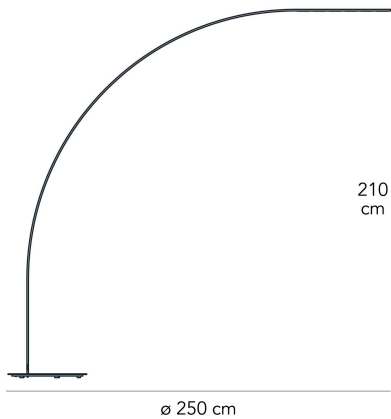

PRODUCT NAME

YUMI

SKU

F414330200BIWL

MATERIAL

metal

MADE IN

IT

COLOUR

white

ALIMENTATION CABLE

Black

GROUP TENSION

Integrated Led

DIMMER

Dimmer included

ENERGY CLASS

F

TENSION

WL

LIGHT SOURCE

LED 240x22W (2700K, CRI>90, 2400Lm)

CERTIFICATIONS

CE **EAC** **IP20** *Classe II*