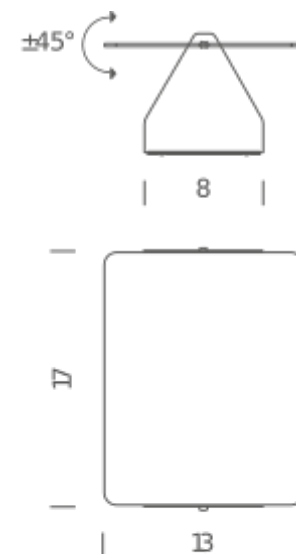

LED

LAMPING

Source	LED board
Total power	10W
Emission	direct/indirect orientable
Switching	ON/OFF
Tension	110-240V
Color temperature	3000K
Luminous flux	235lm
Typ CRI	85
IP class	20
Dimensions	17x13x8cm
Materials	aluminium
Notes	White body
Net lamp weight	0,8 kg

Codes

AVP LWD 31	white/natural anodized
AVP LWN 31	white/black anodized
AVP LWR 31	white/red
AVP LWG 31	white/yellow
AVP LWB 31	white/blue
AVP LWH 31	white/polished inox
AVP LWW31	white/white

PACKAGE

Package 01	Dimension: 15x24x10 cm / Gross weight: 0,9 kg

Certificazioni