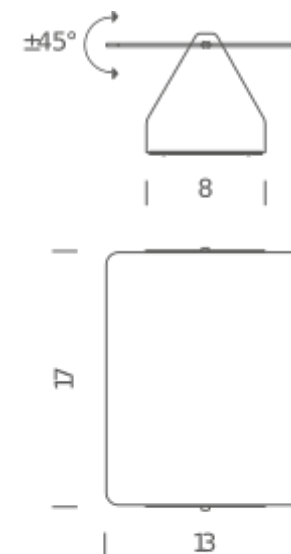

E14 LED/HALO/FLUO

LAMPING

Source	E14
Total power	8W
Emission	direct/indirect orientable
Switching	dimnable according to bulb
Tension	230V
IP class	20
Dimensions	17x13x8cm
Materials	aluminium
Notes	cable length 1,1m, switch on board, bulb Ømax 3cm (not included). With external cable plug (removable). White body. Red RAL3002, yellow RAL1033, blue RAL5002

Codes

AVP EWN 31
AVP EWD 31
AVP EWR 31
AVP EWG 31
AVP EWB 31
AVP EWH 31
AVP EWW 31

Structure/Diffuser

white/black anodized
white/natural anodized
white/red
white/yellow
white/blue
white/polished inox
white/white

PACKAGE

Package 01 Dimension: 15x24x10 cm

Certificazioni