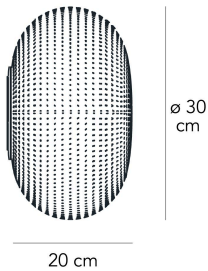

BIANCA MEDIUM

Matti Klenell, 2015

Bianca is a family of luminaires with the decoration on the diffuser surface features an orderly series of shallow delicate grooves etched into the white glass, yielding an effect resembling small footprints on fresh snow. Mouth blown, belt sanded and dipped in acid to obtain the distinctive 'silk effect' typical of fine glassware, Bianca diffusers are available in three different diameters.

Wall lamp with indirect light dimmable. Milk-white diffuser made of blown glass with satin-finish. Painted metal frame. Integrated led.

PRODUCT NAME
BIANCA MEDIUM

SKU
F432865150BINE

MATERIAL
glass, metal