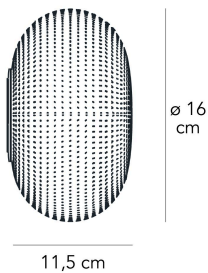

BIANCA SMALL

Matti Klenell, 2015

Bianca is a family of luminaires with the decoration on the diffuser surface features an orderly series of shallow delicate grooves etched into the white glass, yielding an effect resembling small footprints on fresh snow. Mouth blown, belt sanded and dipped in acid to obtain the distinctive 'silk effect' typical of fine glassware, Bianca diffusers are available in three different diameters.

Wall lamp with indirect light dimmable. Milk-white diffuser made of blown glass with satin-finish. Painted metal frame. Bulb not included.

PRODUCT NAME

BIANCA SMALL

SKU

F432860150BINE

MATERIAL

glass, metal

MADE IN