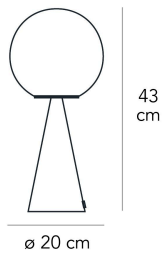

BILIA

Gio Ponti, 1932

Nothing more than a sphere, set in an apparently impossible feat of balance, upon a cone that serves as the base. One of Gio Ponti's many compositional magic tricks, designed in 1932. The counterbalancing of two elementary geometric forms results in an original, perfectly proportioned object. An unpretentious composition, enriched by the extraordinary balance of its proportions and the stylish discretion of non-reflective materials. The light is diffused and valorized by the geometrical simplicity of the design. In designing Bilia, Gio Ponti imagined a smaller version in a range of "spray colours". From those handwritten notes of the original project, FontanaArte presents Bilia Mini in new breathtaking chromatic variations.

Table lamp with diffused light and dimmable by switch button. Galvanized metal frame. Diffuser made of white blown glass with satin-finish. Transparent power cable, dimmer and plug. European two-pole plug. Bulb not included.