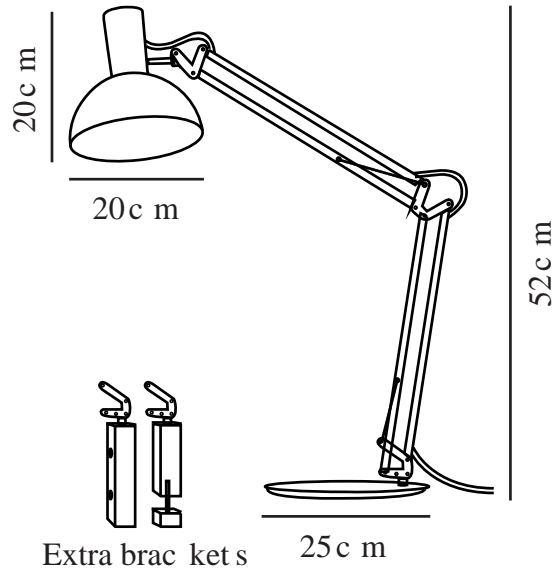

# ARKI | TABLE LAMP | BLACK

75145003

Voltage (V): 230 Volt  
IP degree: IP20  
Maximum bulb wattage (W): 60W  
Class (Class 1, Class 2, Class 3):  
Class 2 (Double isolated)  
Socket type: E27  
Dimmerable: Yes with compatible  
bulb  
Switch placement: On the fixture

Primary material: Metal  
Secondary material: Plastic  
Colour of the cable: Black  
Length of the cable (cm): 180  
Surface material of the cable:  
Plastic  
Is the cable replaceable: False

Colour: Black  
Height (cm): 52  
Shade Diameter (cm): 20  
Shade Height (cm): 20  
Outdoor base dimension (cm): 25  
Tilt Angle (°): 120  
Turning Angle (°): 350

EAN: 5701581279872  
TUN: 1483724  
Item Number: 75145003

Pcs Per Master Carton: 2  
Sales Box Height (cm): 65  
Sales Box Width(cm): 42  
Sales Box Depth (cm): 23  
Sales Box Volume m<sup>3</sup> : 0.0628  
Product net weight (kg): 5

- Timeless and contemporary design
- Adjustable lamp head and arm
- Incl. table foot, wall bracket and clamp

A classical architect light with mounting options for walls, desktops, and table feet. It is simple in design, and the attractive matte finish gives it a contemporary look. Design by Bønnelycke MDD.