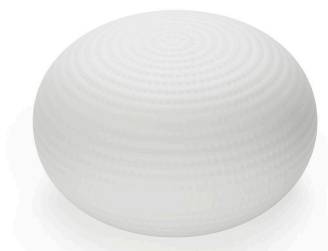

BIANCA MEDIUM

Matti Klenell, 2015

Bianca is a family of luminaires with the decoration on the diffuser surface features an orderly series of shallow delicate grooves etched into the white glass, yielding an effect resembling small footprints on fresh snow. Mouth blown, belt sanded and dipped in acid to obtain the distinctive 'silk effect' typical of fine glassware, Bianca diffusers are available in three different diameters.

Table lamp with diffused and not dimmable light. Milk-white diffuser made of blown glass with satin-finish. Painted metal frame. Transparent power cable, plug and switch. European two-pole plug. Bulb not included.

PRODUCT NAME
BIANCA MEDIUM

SKU
F430805150BINE

MATERIAL
glass, metal

MADE IN
IT

COLOUR
white

ALIMENTATION CABLE
Transparent

GROUP TENSION
Bulb

DIMMER
Not dimmable