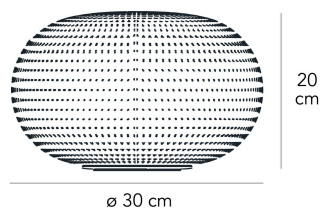

PRODUCT NAME
BIANCA MEDIUM

SKU
F430805150BINE

MATERIAL
glass, metal

MADE IN
IT

COLOUR
white

ALIMENTATION CABLE
Transparent

GROUP TENSION
Bulb

DIMMER
Not dimmable

ENERGY CLASS
A → G

TENSION
NE

LIGHT SOURCE
1x max 46W E27

CERTIFICATIONS
CEIP20 Classe II