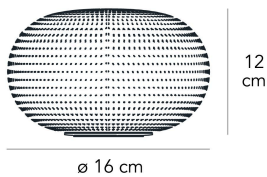

PRODUCT NAME

BIANCA SMALL

SKU

F430800150BINE

MATERIAL

glass, metal

MADE IN

IT

COLOUR

white

ALIMENTATION CABLE

Transparent

GROUP TENSION

Bulb

DIMMER

Not dimmable

ENERGY CLASS

A → G

TENSION

NE

LIGHT SOURCE

1x max 30W G9

CERTIFICATIONS

CEIP20 Classe II