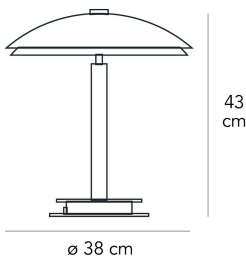

Table lamp with direct light not dimmable. Chrome-plated brass frame. Top diffuser made of sandblasted glass and internally painted, bottom diffuser made of sandblasted glass. Black power cable, plug and switch. European two-pole plug. Bulb not included.