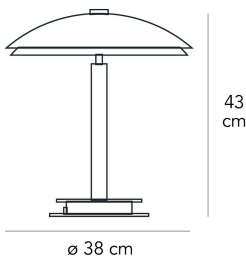

Table lamp with direct light not dimmable. Glossy brass frame. Top diffuser made of sandblasted glass and internally painted, bottom diffuser made of sandblasted glass. Black power cable, plug and switch. European two-pole plug. Bulb not included.