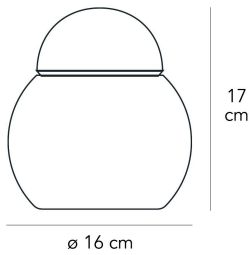

Table lamp with diffused light not dimmable. Diffusers made of glossy white blown glass. Black power cable, plug and switch. European two-pole plug. Bulb not included.

PRODUCT NAME
DARUMA SMALL

SKU
F502800100BINE