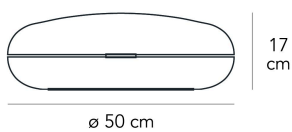

LOOP

Voon Wong & Benson Saw, 2003

A luminous object with unique appeal. The upper part of the body rotates to allow complete management of the intensity of the light. Loop can be put on a table or on the floor.

Table lamp with adjustable light through rotation of the top part. Glossy metal frame. Transparent power cable, switch and plug. Integrated led.

PRODUCT NAME

LOOP

SKU

F542910200AXLE

MATERIAL

steel

MADE IN