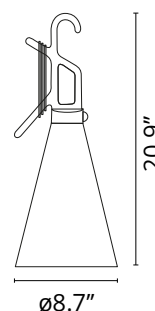

## Mayday

Designed by Konstantin Grcic, 2000

Incandescent - 60W

A versatile, contemporary table lamp from designer Konstantin Grcic, May Day is a brilliant blend of utility and sophistication. It features an injection-molded, tapered opaline polypropylene diffuser. May Day hook/handle also acts as a cord-winder, and is made of 10% talc-filled injection-molded polypropylene. On/off switch on the handle. Limited Edition: Designer Konstantin Grcic revisits the Mayday, his first-ever design for Flos, with a special 20th anniversary limited edition featuring a sleek, die-cast aluminum handle. Each handle has engraved the exclusive and unique progressive serial number for each piece plus the designer's signature. The incision was made by traditional handcrafted mechanical punching. Limited quantities available, while supplies last. Inspiration Behind the Design: Designed in 2000, Konstantin Grcic offers a lamp that is the height of functionality, but doesn't skimp on beauty. He created this conical light to go anywhere it is needed-whether that means it's displayed prominently or illuminates a utility closet. "It was a lamp I wanted to have for myself-a lamp that I felt should be something like a tool. A tool is an object that fulfills a function-a very concrete function-and normally its form explains the function. That's what makes a tool so beautiful." - Grcic Note: LED light bulb is not included with purchase. Sold separately.

## Physical

|                     |         |
|---------------------|---------|
| Color               | Orange  |
| Length (in)         | 8.66    |
| Cord color          | Black   |
| Cord length (in)    | 190.945 |
| Net weight (lb)     | 1.65    |
| Package height (in) | 21.65   |
| Package width (in)  | 8.86    |
| Package length (in) | 8.86    |
| Package volume (in) | 1699.15 |
| IP internal         | 20      |