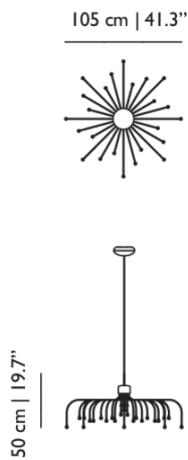

m o o o i

Starfall Light

FRONT

Live under the stars with Starfall Light by Front! The Starfall Light is a circular suspension light with a contemporary twist. Punctuated with 30 LED light sources, this upside-down chandelier brings perpetual star fall in your home. Thanks to 30 slim arms of different lengths, it not only resembles falling stars but also a starry night sky with dots of light at varying heights. A brand-new constellation waiting to be discovered! Installation is a breeze, thanks to the arms already in place, so you can enjoy your falling stars within moments.

Detailing

With the Starfall Light, you can go to sleep under the stars every night. Or dine with the watchful stars above you.

Colours

Black

Starfall Light / 30

Dimensions

Product

WIDTH 105cm | 41.3"
HEIGHT 50cm | 19.7"
DEPTH 105cm | 41.3"
DIAMETER 105cm | 41.3"
WEIGHT NETTO 2.9kg | 6.39lbs

Packaging

WIDTH 64cm | 25.2"
HEIGHT 30cm | 11.8"
CUBAGE 0.22m³ | 7.8ft³
LENGTH 115cm | 45.3"
WEIGHT 7.5kg | 16.53lbs

Technical CE / UL

MATERIAL

Powdercoated Stainless Steel and Poly Carbonate

INSTALLATION REQUIRED

50000 hours

CABLE LENGTH

250cm | 98.4"

COLOUR TEMPERATURE

2700 K (max)

LIGHT OUTPUT

1200 lm

LIGHTSOURCE TYPE