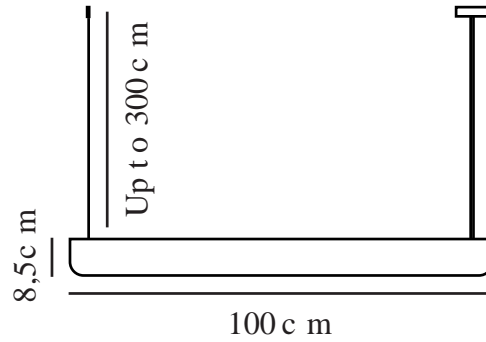

# BEAU 100 | PENDANT | BLACK

2220483003

Voltage (V): 220-240 Volt  
IP degree: IP20  
Maximum bulb wattage (W): 15W  
Class (Class 1, Class 2, Class 3):  
Class 2 (Double isolated)  
Socket type: S14S

Primary material: Metal  
Secondary material: Plastic  
Colour of the cable: Black  
Length of the cable (cm): 300  
Surface material of the cable:  
Textile  
Is the cable replaceable: False  
Colour: Black

Height (cm): 8.5  
Width (cm): 100  
Length (cm): 100  
EAN: 5704924010248  
Item Number: 2220483003  
Pcs Per Master Carton: 3

Sales Box Height (cm): 107  
Sales Box Width (cm): 16  
Sales Box Depth (cm): 14  
Sales Box Volume m<sup>3</sup>: 0.024  
Product net weight (kg): 2.55

Brightness of light (Lumen): 1500  
Colour temperature (Kelvin): 2700  
Ra-value : 80  
Lifetime (hours): 25000  
Beam angle (°) : 360  
Energy class: F  
Actual watt (W): 15

- Scandinavian minimalism
- Slim design
- Beautiful above a dining table or in the kitchen
- Replaceable bulb
- Bulb included