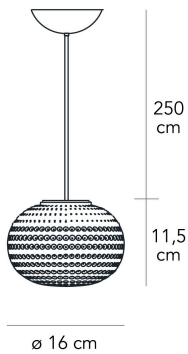

BIANCA SMALL

Matti Klenell, 2015

Bianca is a family of luminaires with the decoration on the diffuser surface features an orderly series of shallow delicate grooves etched into the white glass, yielding an effect resembling small footprints on fresh snow. Mouth blown, belt sanded and dipped in acid to obtain the distinctive 'silk effect' typical of fine glassware, Bianca diffusers are available in three different diameters.

Suspension lamp providing diffused dimmable light. Milk-white diffuser made of blown glass with satin-finish. Transparent power cable. Painted polycarbonate ceiling rose. Integrated led.

PRODUCT NAME
BIANCA SMALL

MATERIAL
glass, metal

COLOUR
white

GROUP TENSION
Bulb

ENERGY CLASS
A → G

LIGHT SOURCE
1x max 30W G9

SKU
F430680150BINE

MADE IN
IT

ALIMENTATION CABLE
Transparent