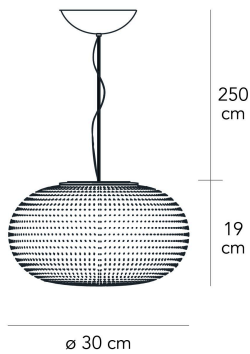

BIANCA MEDIUM

Matti Klenell, 2015

Bianca is a family of luminaires with the decoration on the diffuser surface features an orderly series of shallow delicate grooves etched into the white glass, yielding an effect resembling small footprints on fresh snow. Mouth blown, belt sanded and dipped in acid to obtain the distinctive 'silk effect' typical of fine glassware, Bianca diffusers are available in three different diameters.

Suspension lamp providing diffused dimmable light. Milk-white diffuser made of blown glass with satin-finish. Steel suspension cable. Transparent power cable. Painted polycarbonate ceiling rose. Integrated led.

PRODUCT NAME
BIANCA MEDIUM

SKU
F430685150BINE

MATERIAL
glass, metal

MADE IN
IT

COLOUR
white

ALIMENTATION CABLE
Transparent

GROUP TENSION
Bulb

DIMMER
Dimmable